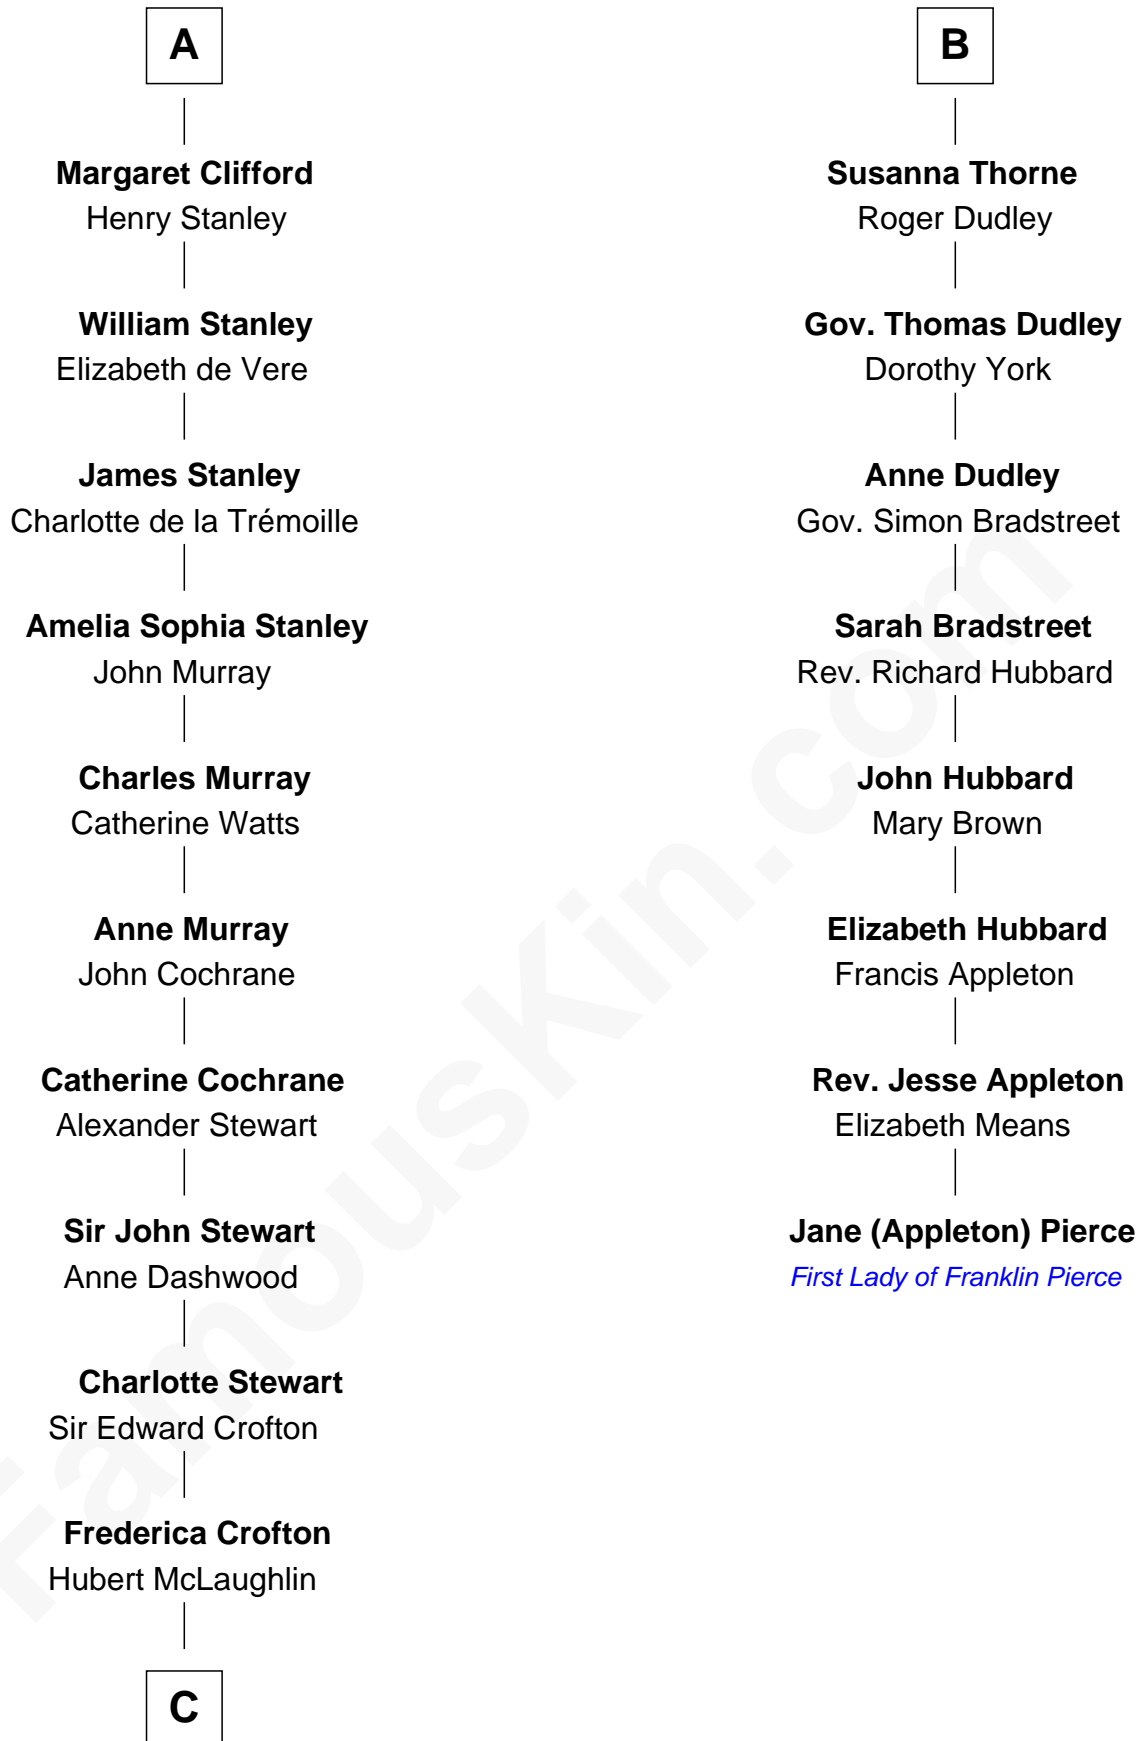

# FamousKin.com Relationship Chart of

**Guy Ritchie**

*British Filmmaker*

14th cousin 6 times removed of

**Jane (Appleton) Pierce**

*First Lady of President Franklin Pierce*

**Sir John Grey**

Avice Marmion

**Sir Robert Grey**  
Lora de St. Quintin

**Elizabeth Grey**  
Henry FitzHugh

**Eleanor Fitzhugh**  
Sir Henry Bromflete

**Margaret Bromflete**  
John Clifford

**Henry Clifford**  
Anne St. John

**Henry Clifford**  
Margaret Percy

**Henry Clifford**  
Eleanor Brandon

**A**

**Maud Grey**

Sir Thomas Harcourt

**Sir Thomas Harcourt**  
Jane Fraunceys

**Sir Richard Harcourt**  
Edith St. Clair

**Alice Harcourt**  
William Bessiles

**Elizabeth Bessiles**  
Richard Fettiplace

**Anne Fettiplace**  
Edward Purefoy

**Mary Purefoy**  
Thomas Thorne

**B**

**C**

—  
**Vivian Guy Ouseley McLaughlin**

Edith Jane Martineau

—  
**Doris Margareta McLaughlin**

Stuart John Ritchie