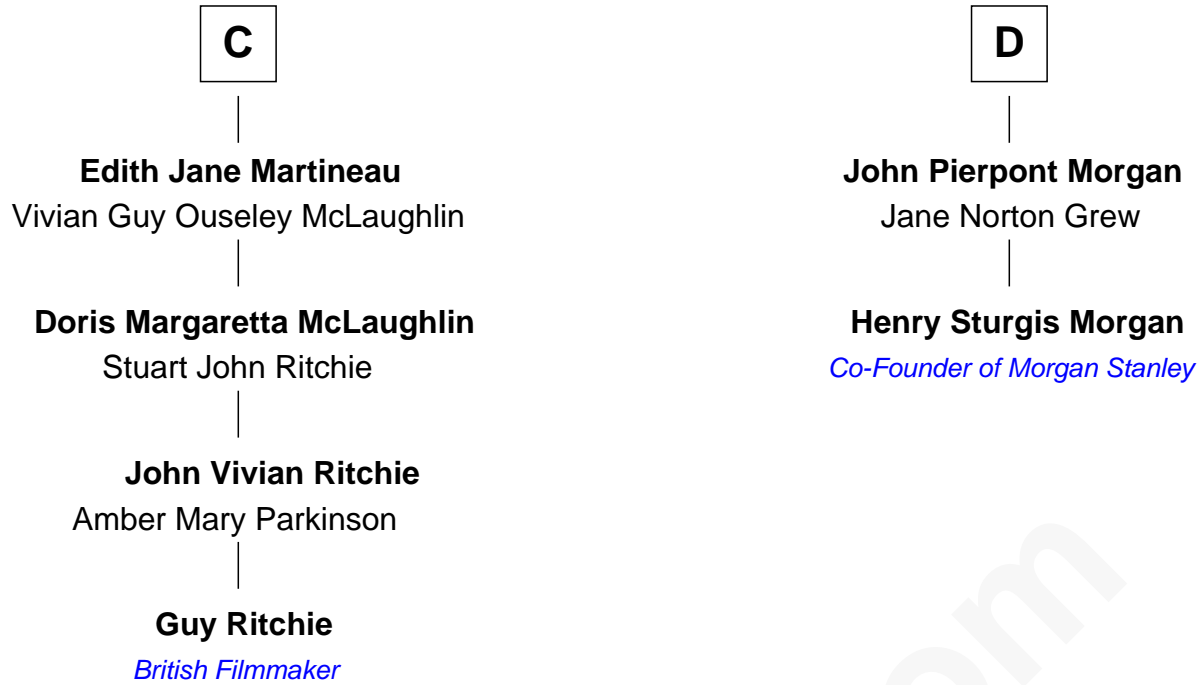

FamousKin.com Relationship Chart of

Guy Ritchie

British Filmmaker

18th cousin 2 times removed of

Henry Sturgis Morgan

Co-Founder of Morgan Stanley

Sir Thomas de Beauchamp

Katherine de Mortimer

Jane de Neville

Sir William Gascoigne

Sir William Gascoigne

Margaret Percy

Agnes Gascoigne

Sir Thomas Fairfax

A

Sir William Beauchamp

Joan Fitzalan

Joan Beauchamp

James Butler

Elizabeth Butler

John Talbot

Ann Talbot

Sir Henry Vernon

Elizabeth Vernon

Sir Robert Corbet

Dorothy Corbet

Sir Richard Mainwaring

Sir Arthur Mainwaring

Margaret Mainwaring

B

FamousKin.com