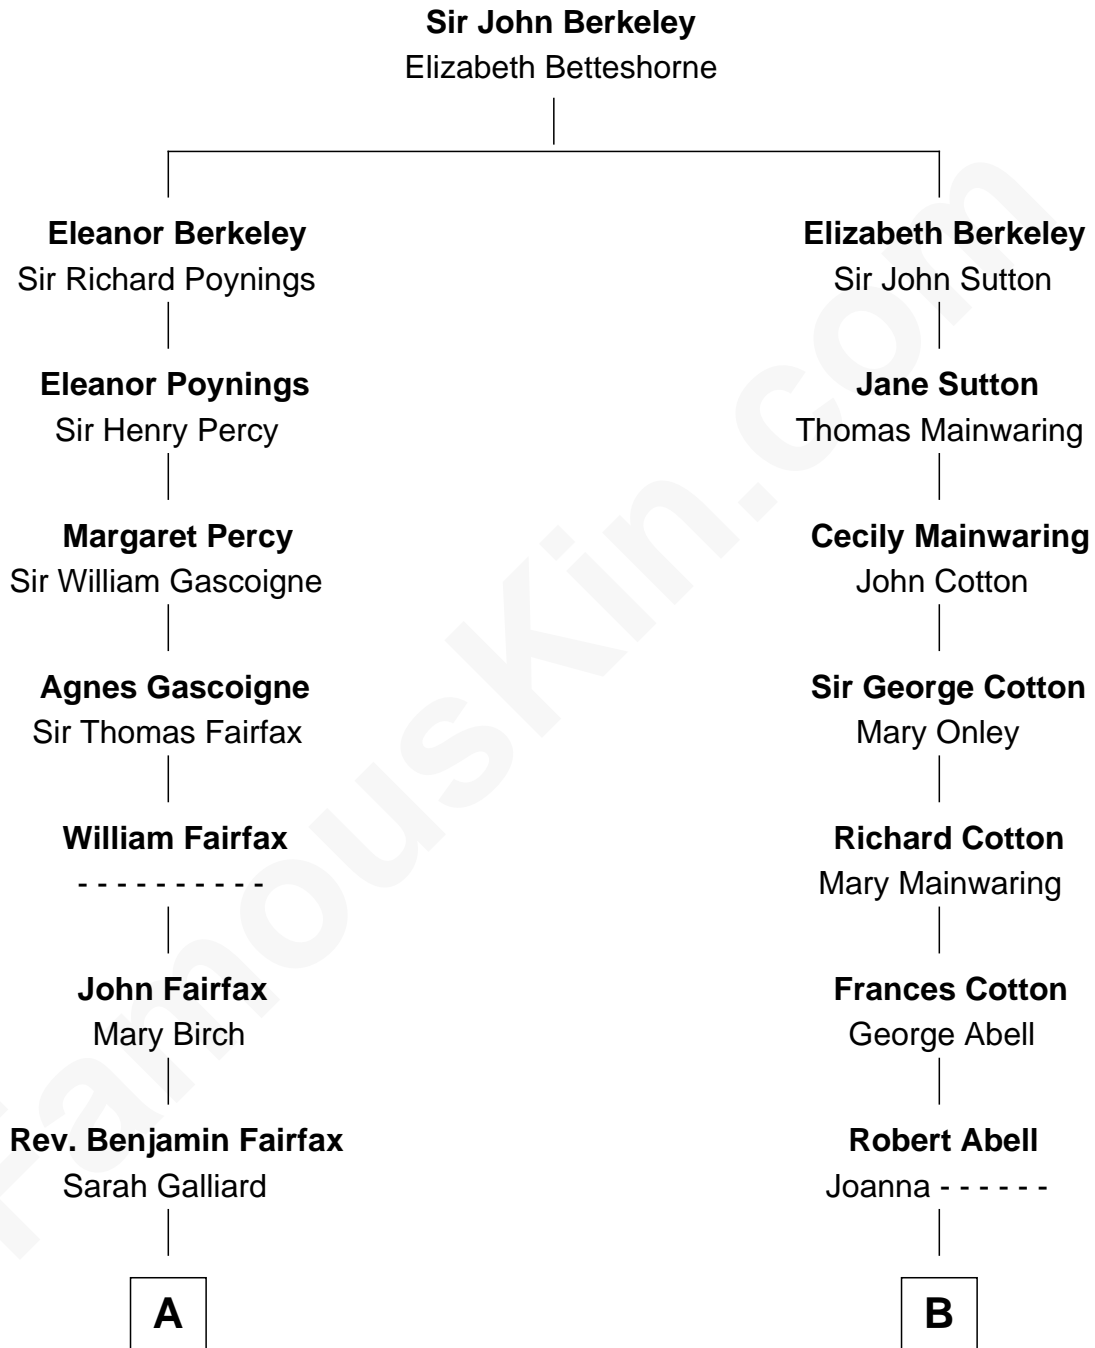

# FamousKin.com Relationship Chart of

**Guy Ritchie**

*British Filmmaker*

15th cousin 2 times removed of

**Henry Sturgis Morgan**

*Co-Founder of Morgan Stanley*

Guy Ritchie photo by [Georges Biard](#) (CC BY-SA 3.0)