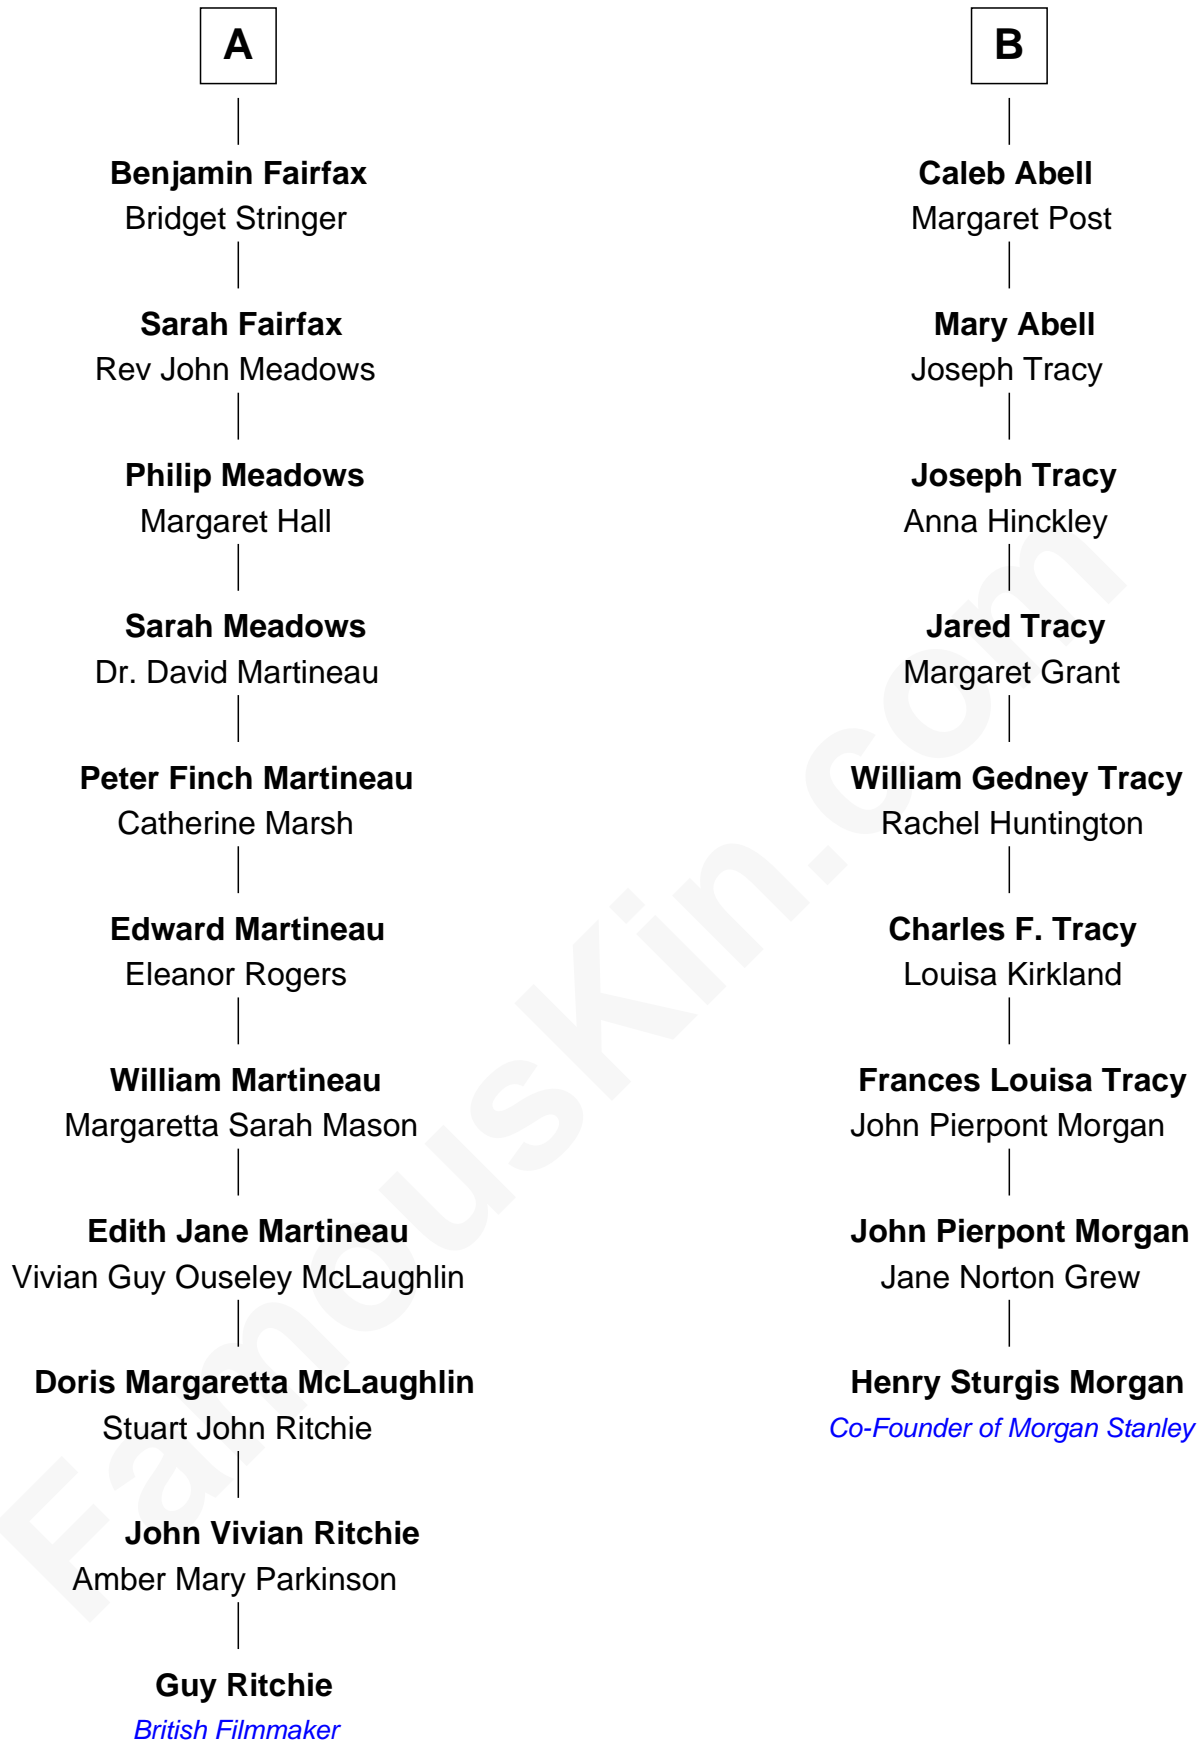

# FamousKin.com Relationship Chart of

**Guy Ritchie**

*British Filmmaker*

15th cousin 2 times removed of

**Henry Sturgis Morgan**

*Co-Founder of Morgan Stanley*

Guy Ritchie photo by [Georges Biard](#) (CC BY-SA 3.0)