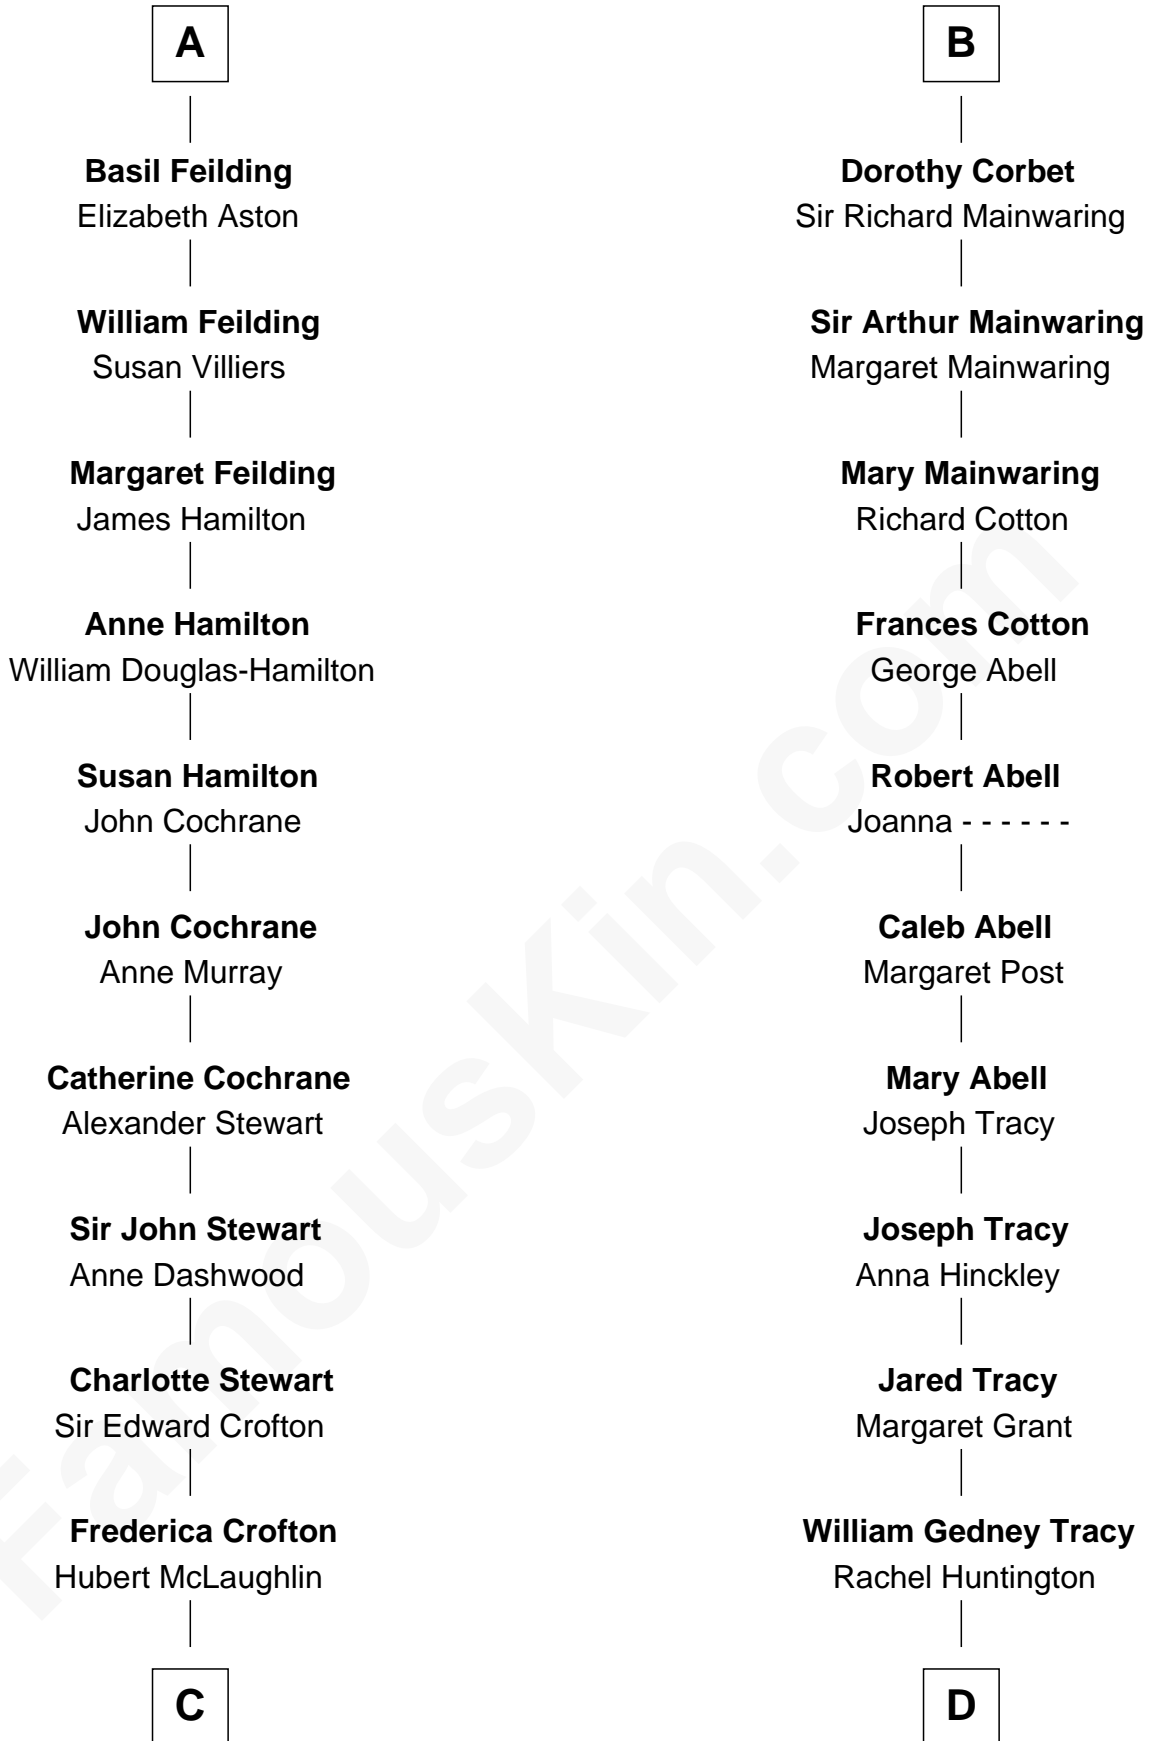

FamousKin.com Relationship Chart of

Guy Ritchie

British Filmmaker

20th cousin of

Henry Sturgis Morgan

Co-Founder of Morgan Stanley

Sir John Crophull

Margery de Verdun

William Parr

Mary Salisbury

Maud Parr

Sir Ralph Lane

Dorothy Lane

Sir William Feilding

A

Thomas Crophull

Sybil Delabere

Agnes Crophull

Sir Walter Devereux

Sir Walter Devereux

Elizabeth Bromwich

Sir Walter Devereux

Elizabeth Merbery

Sir Walter Devereux

Anne Ferrers

Elizabeth Devereux

Sir Richard Corbet

Sir Robert Corbet

Elizabeth Vernon

B

C

Vivian Guy Ouseley McLaughlin