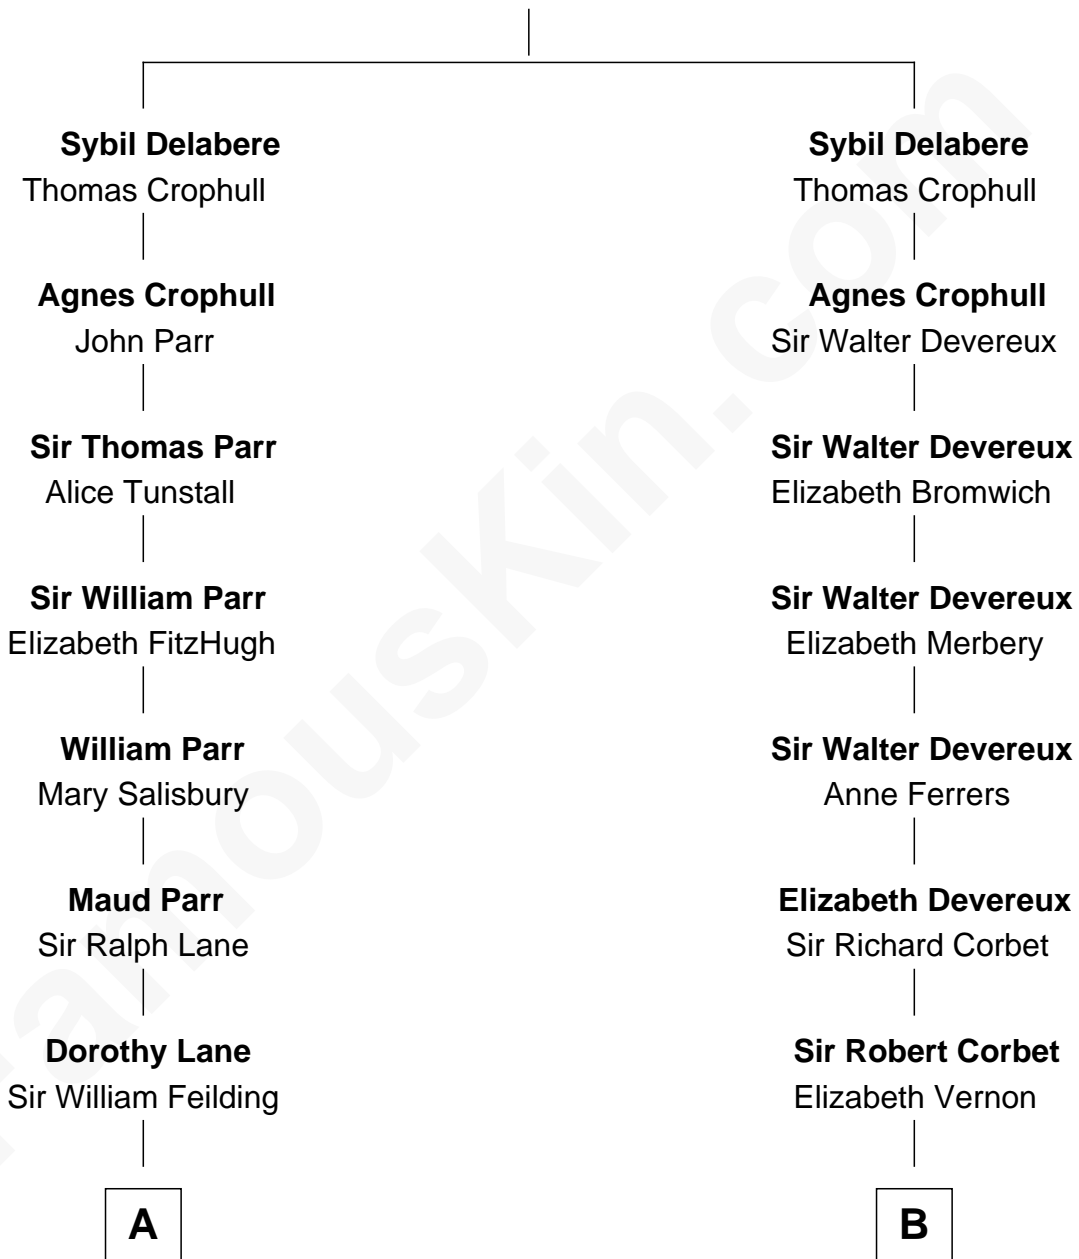

FamousKin.com Relationship Chart of

Guy Ritchie
British Filmmaker

20th cousin of

Henry Sturgis Morgan
Co-Founder of Morgan Stanley

Sir John Delabere

C

Vivian Guy Ouseley McLaughlin

Edith Jane Martineau

Doris Margaretta McLaughlin

Stuart John Ritchie

John Vivian Ritchie

Amber Mary Parkinson

Guy Ritchie

British Filmmaker

D

Charles F. Tracy