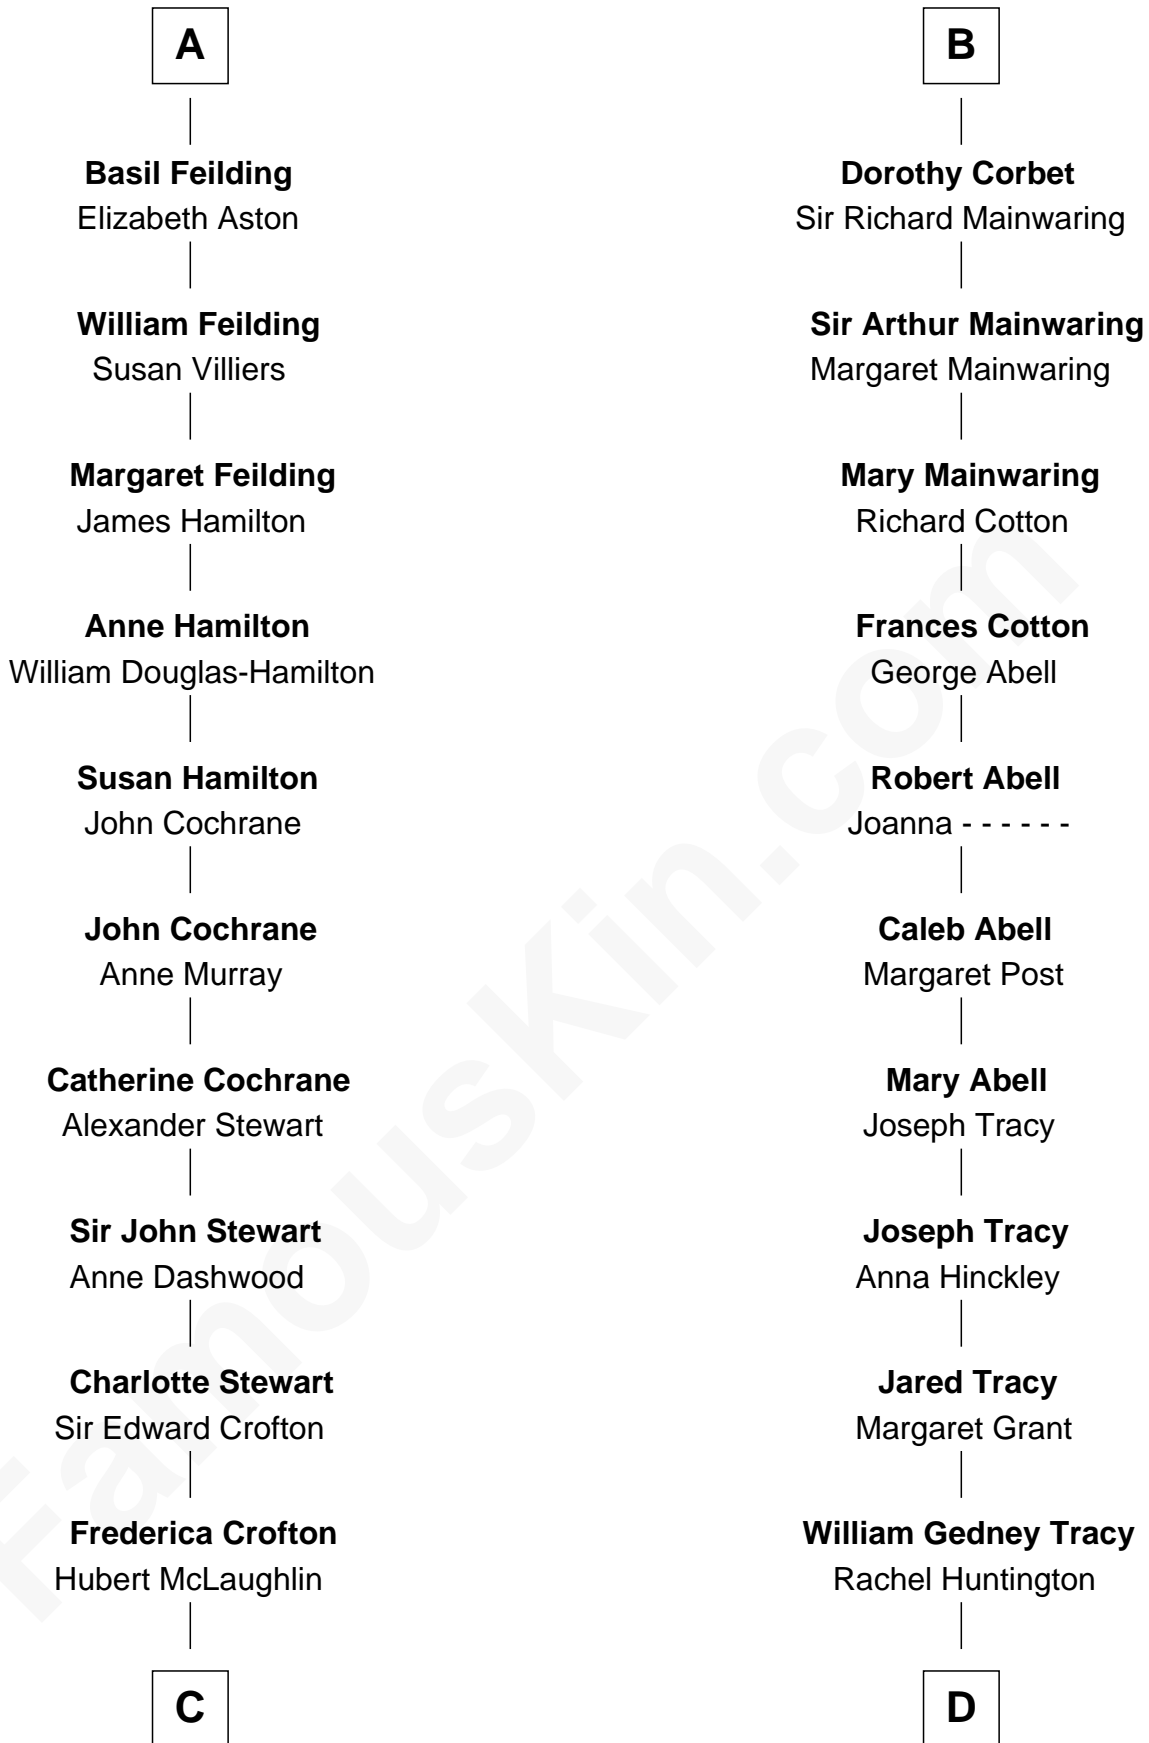

FamousKin.com Relationship Chart of

Guy Ritchie
British Filmmaker

20th cousin of

Henry Sturgis Morgan
Co-Founder of Morgan Stanley

Sir John Delabere

C

Vivian Guy Ouseley McLaughlin

Edith Jane Martineau

Doris Margaretta McLaughlin

Stuart John Ritchie

John Vivian Ritchie

Amber Mary Parkinson

Guy Ritchie

British Filmmaker

D

Charles F. Tracy