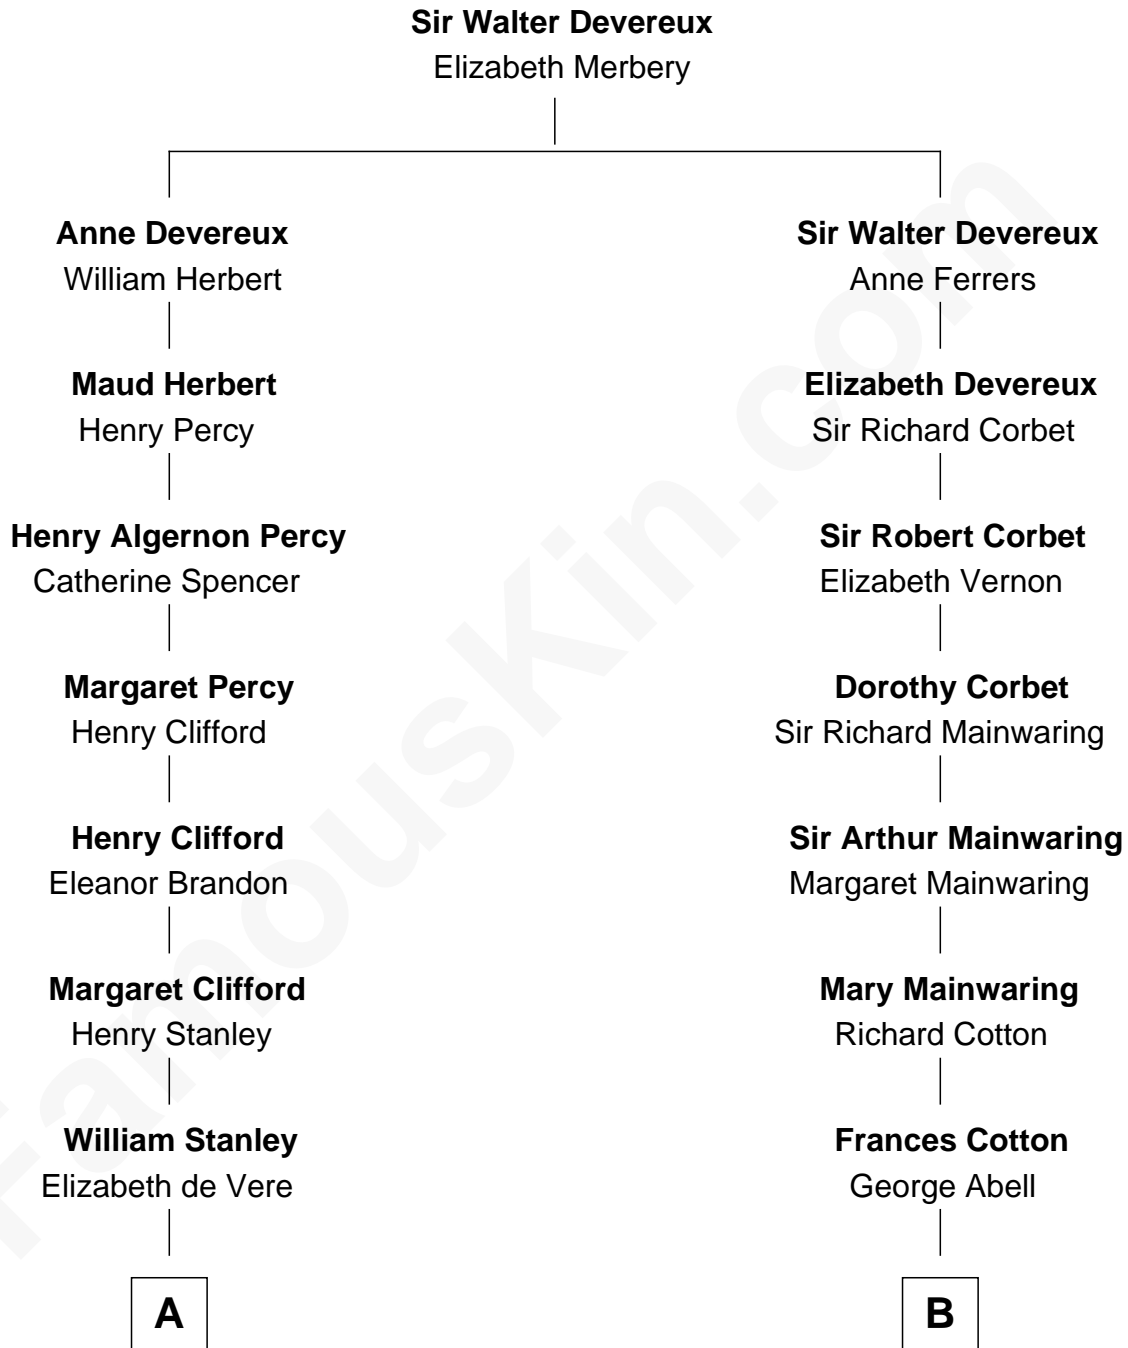

FamousKin.com Relationship Chart of

Guy Ritchie

British Filmmaker

16th cousin 2 times removed of

Henry Sturgis Morgan

Co-Founder of Morgan Stanley

C

—
John Vivian Ritchie
Amber Mary Parkinson