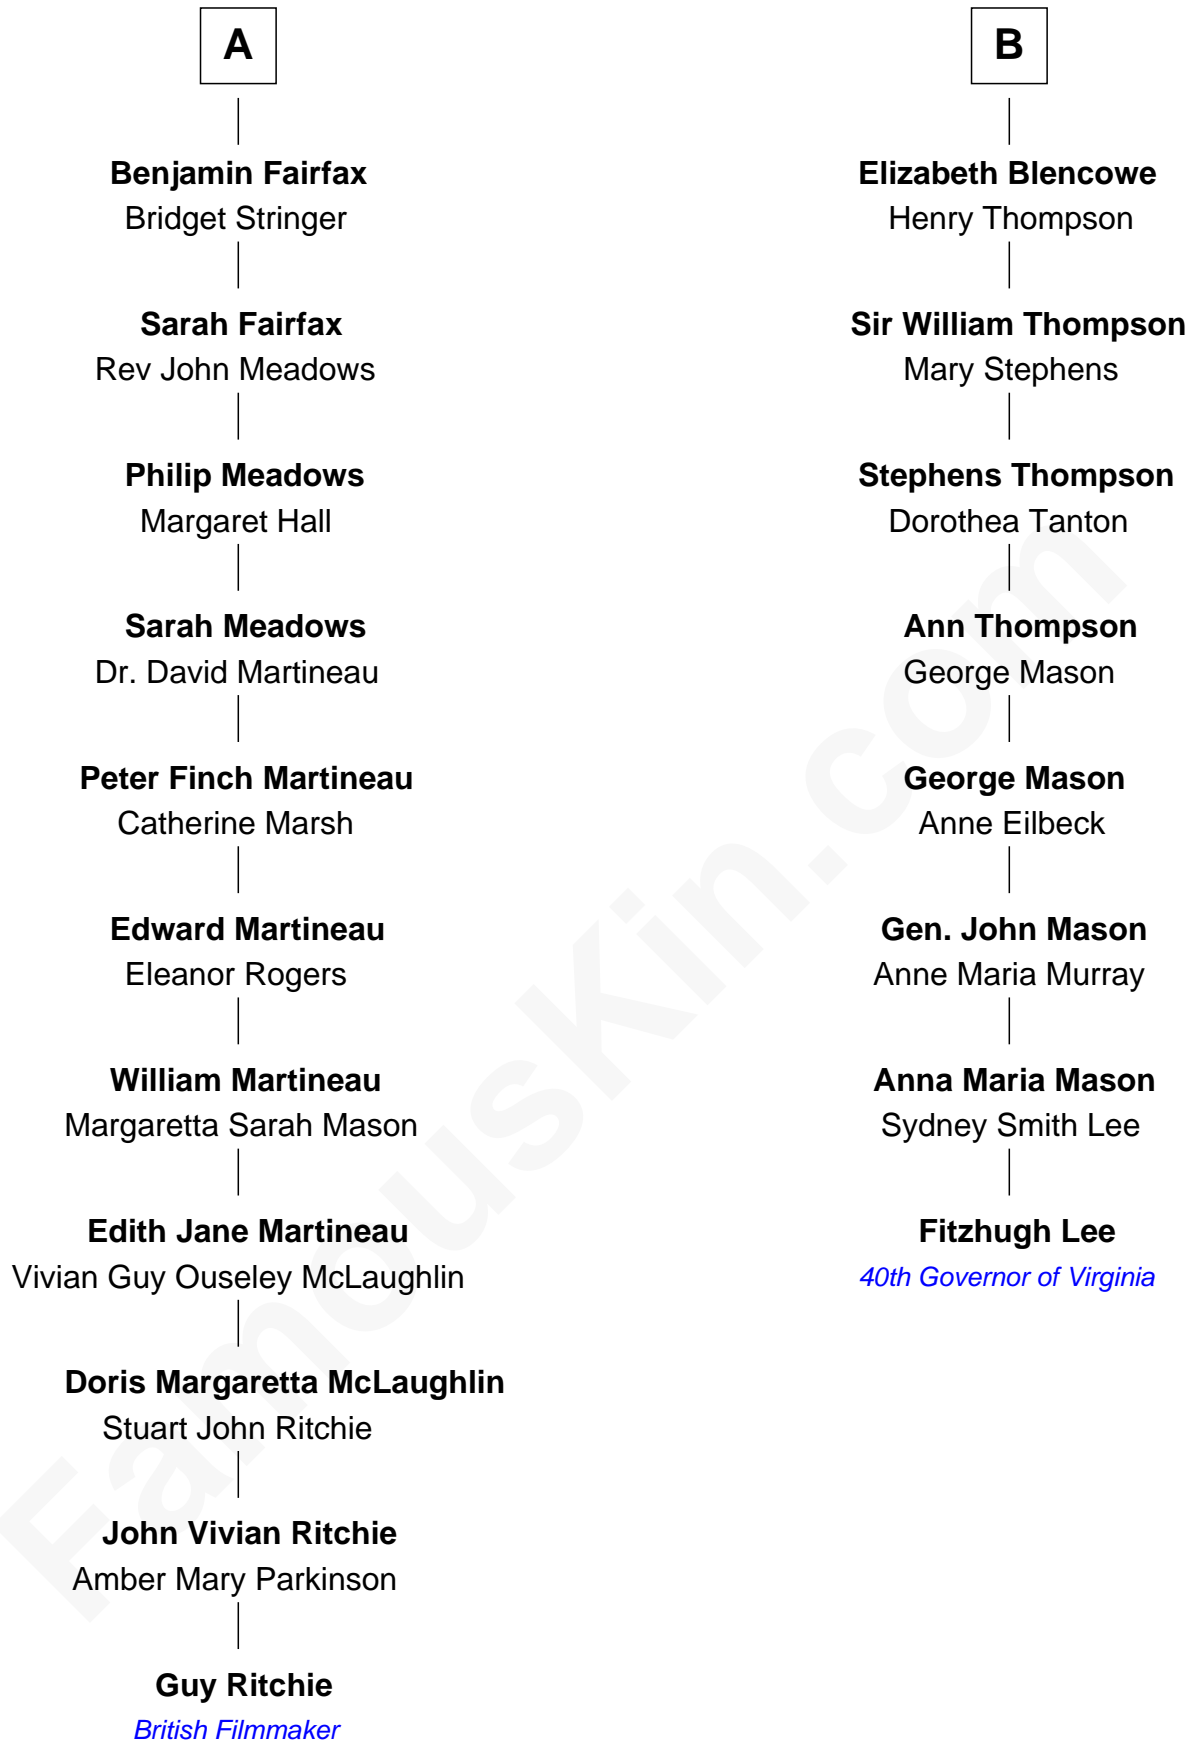

# FamousKin.com Relationship Chart of

**Guy Ritchie**

*British Filmmaker*

14th cousin 3 times removed of

**Fitzhugh Lee**

*40th Governor of Virginia*

Guy Ritchie photo by [Georges Biard](#) (CC BY-SA 3.0)