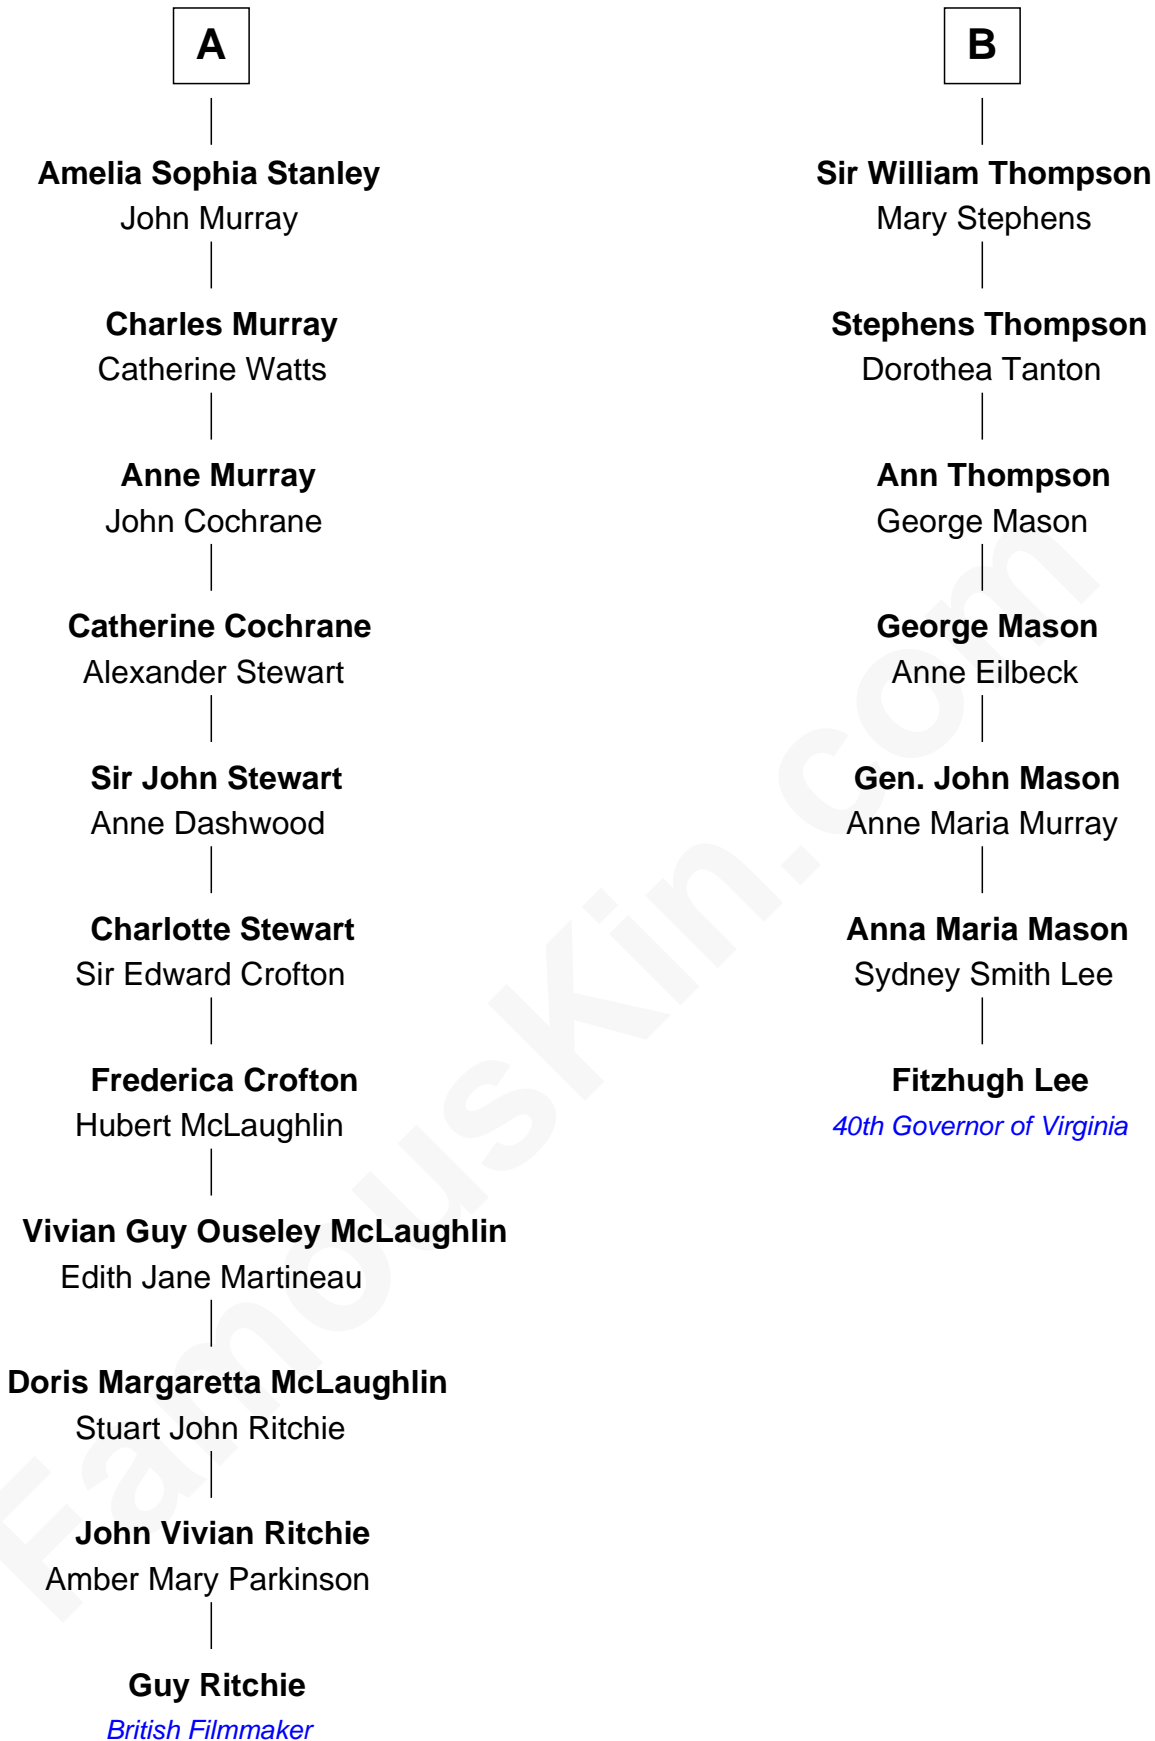

FamousKin.com Relationship Chart of

Guy Ritchie

British Filmmaker

13th cousin 4 times removed of

Fitzhugh Lee

40th Governor of Virginia

Thomas Clifford

Joan Dacre

John Clifford
Margaret Bromflete

Henry Clifford
Anne St. John

Henry Clifford
Margaret Percy

Henry Clifford
Eleanor Brandon

Margaret Clifford
Henry Stanley

William Stanley
Elizabeth de Vere

James Stanley
Charlotte de la Trémoille

A

Matilda Clifford
Sir Edmund Sutton

Thomas Dudley
Grace Threlkeld

Winifred Dudley
Anthony Blencowe

Richard Blencowe
Apollonia Tolson

Sir Henry Blencowe
Grace Sandford

John Blencowe
Anne Mallison

Elizabeth Blencowe
Henry Thompson

B

Guy Ritchie photo by [Georges Biard](#) (CC BY-SA 3.0)