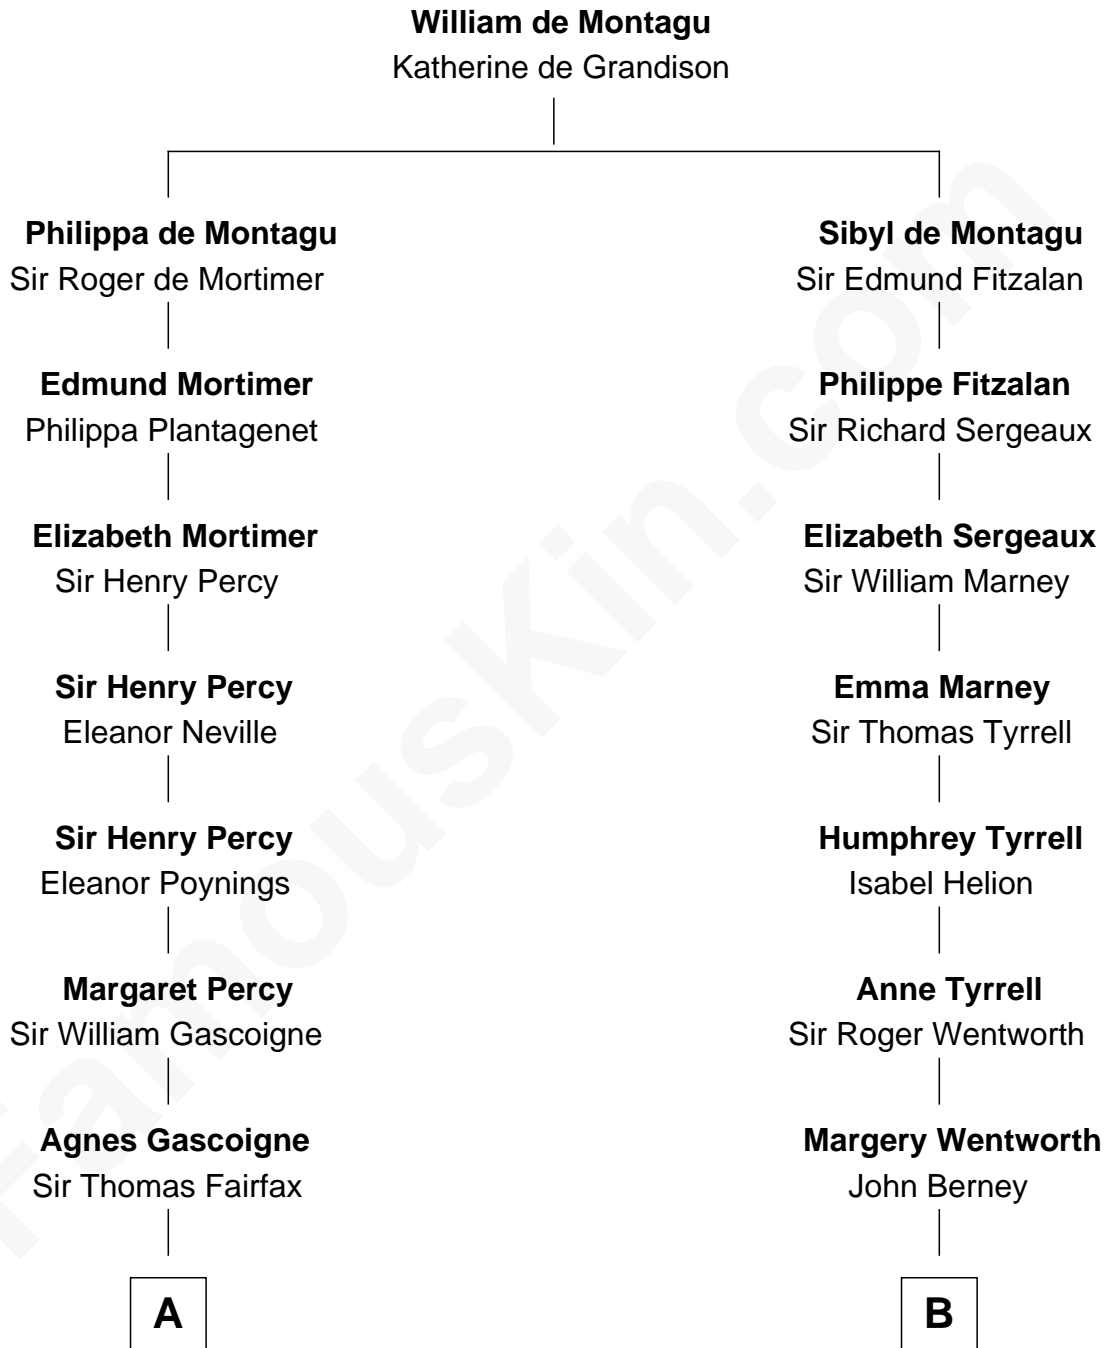

FamousKin.com Relationship Chart of

Guy Ritchie

British Filmmaker

17th cousin 3 times removed of

Fitzhugh Lee

40th Governor of Virginia

C

Edith Jane Martineau
Vivian Guy Ouseley McLaughlin

Doris Margaretta McLaughlin
Stuart John Ritchie

John Vivian Ritchie
Amber Mary Parkinson

Guy Ritchie
British Filmmaker

FamousKin.com