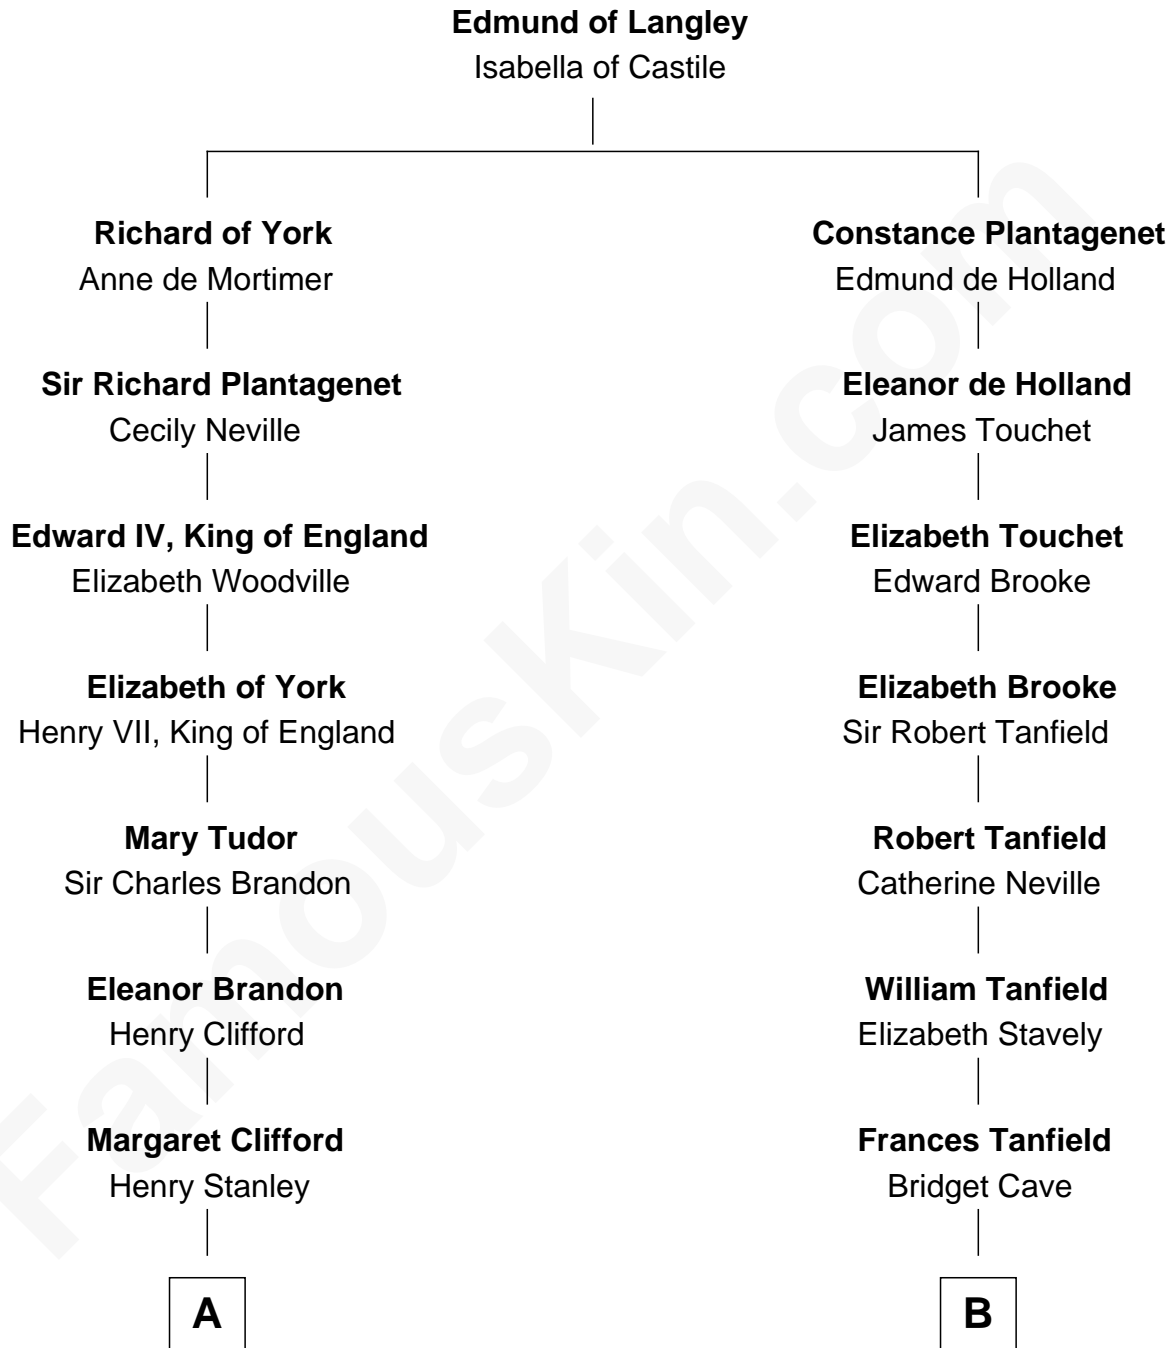

FamousKin.com Relationship Chart of

Guy Ritchie

British Filmmaker

17th cousin 2 times removed of

Fitzhugh Lee

40th Governor of Virginia

C

—
Doris Margaretta McLaughlin

Stuart John Ritchie

—
John Vivian Ritchie

Amber Mary Parkinson

—
Guy Ritchie

British Filmmaker

FamousKin.com