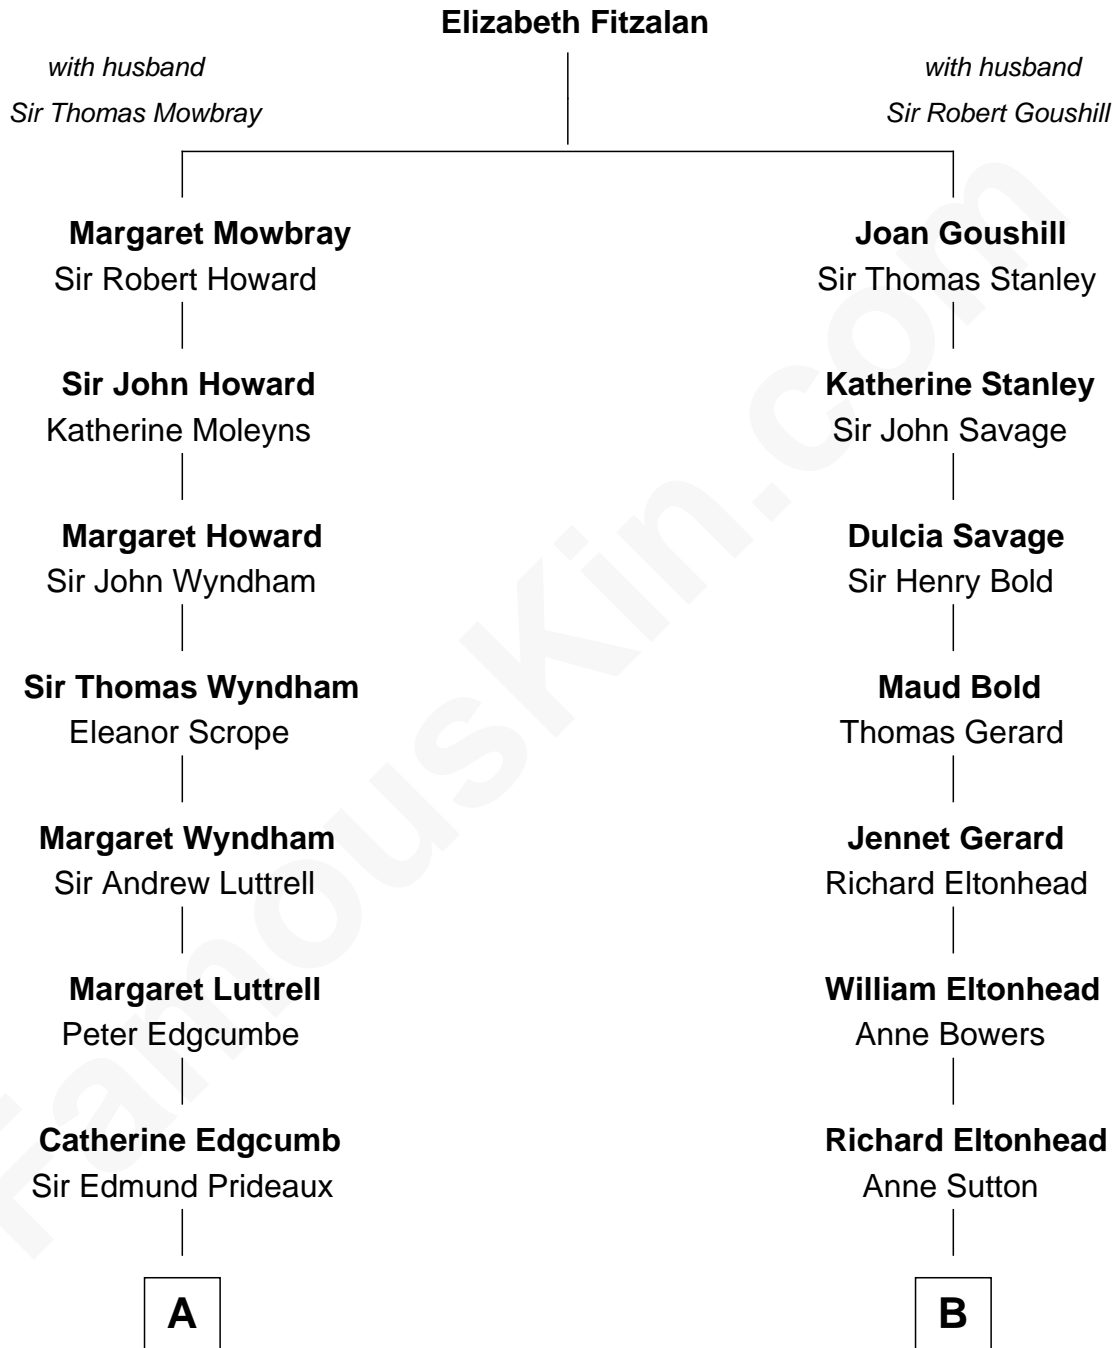

FamousKin.com Relationship Chart of

Guy Ritchie

British Filmmaker

13th cousin 5 times removed of

Fitzhugh Lee

40th Governor of Virginia

C

—
John Vivian Ritchie
Amber Mary Parkinson