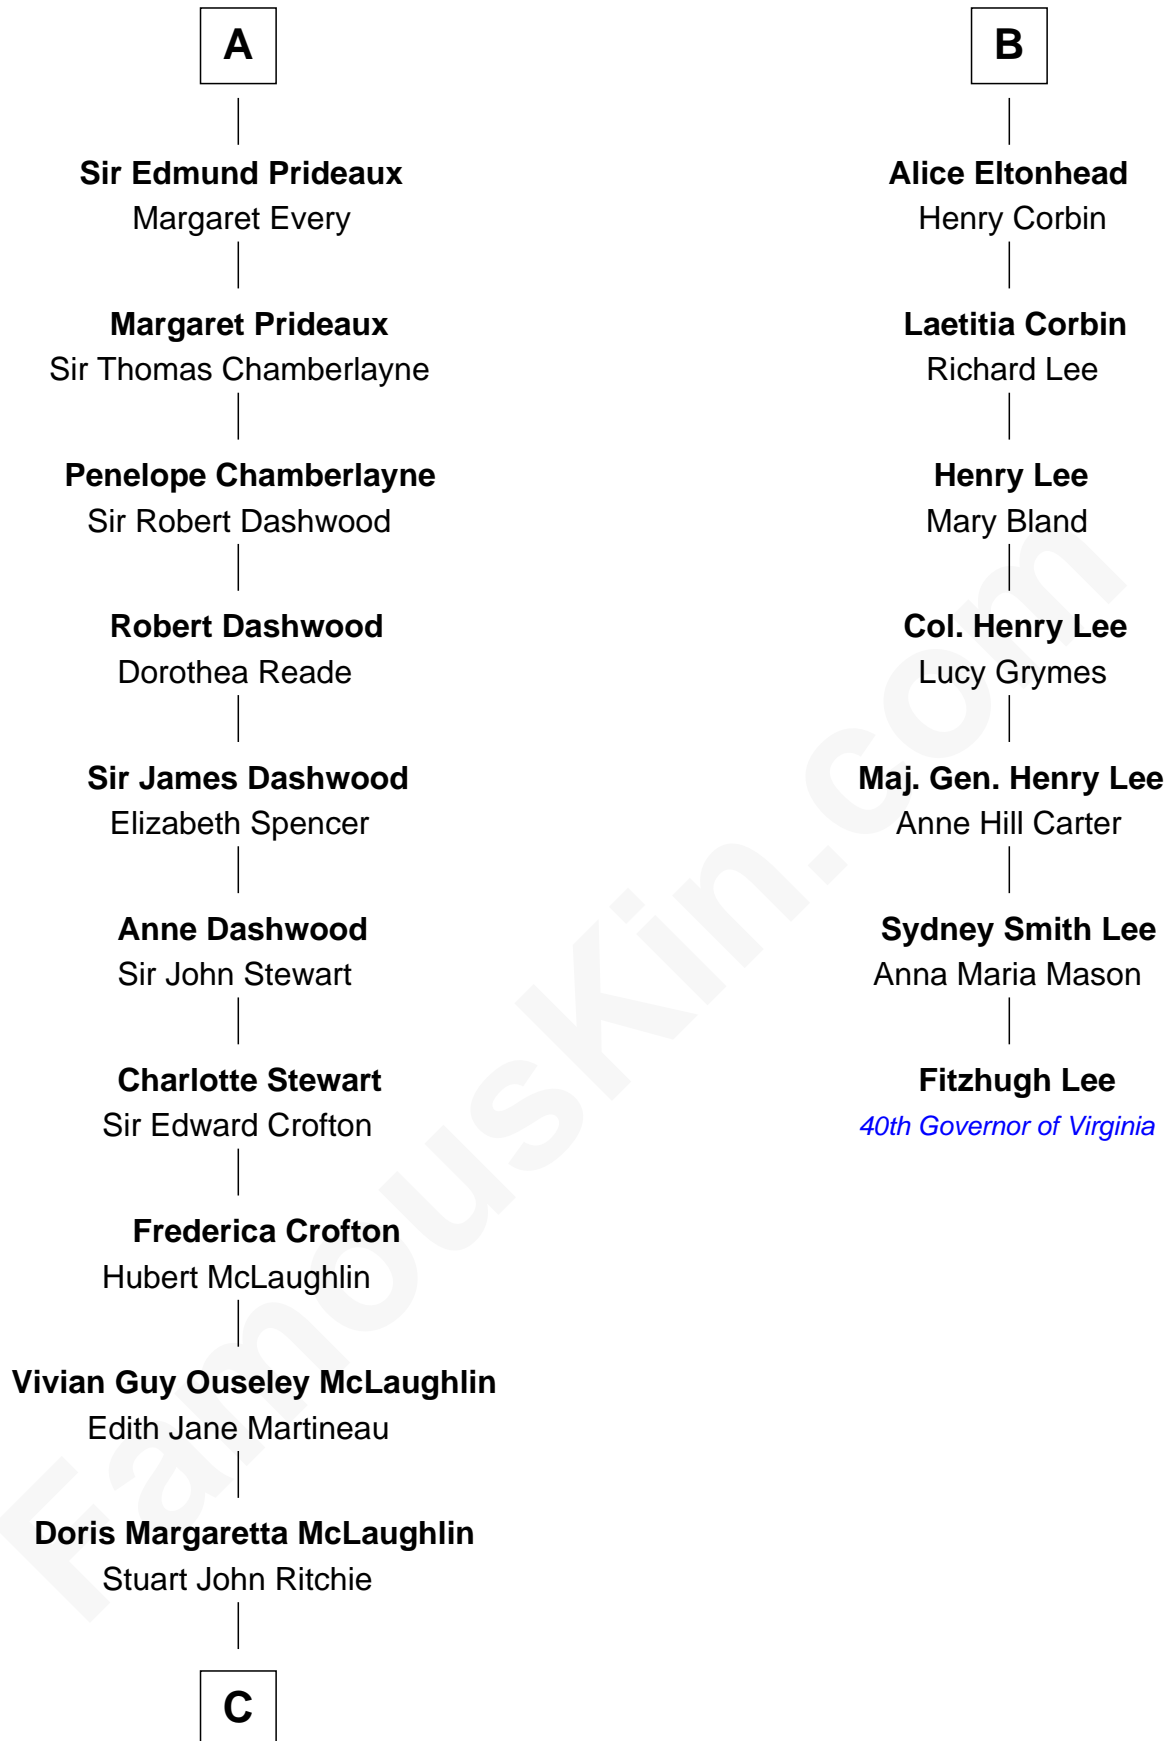

FamousKin.com Relationship Chart of

Guy Ritchie

British Filmmaker

13th cousin 5 times removed of

Fitzhugh Lee

40th Governor of Virginia

C

—
John Vivian Ritchie
Amber Mary Parkinson