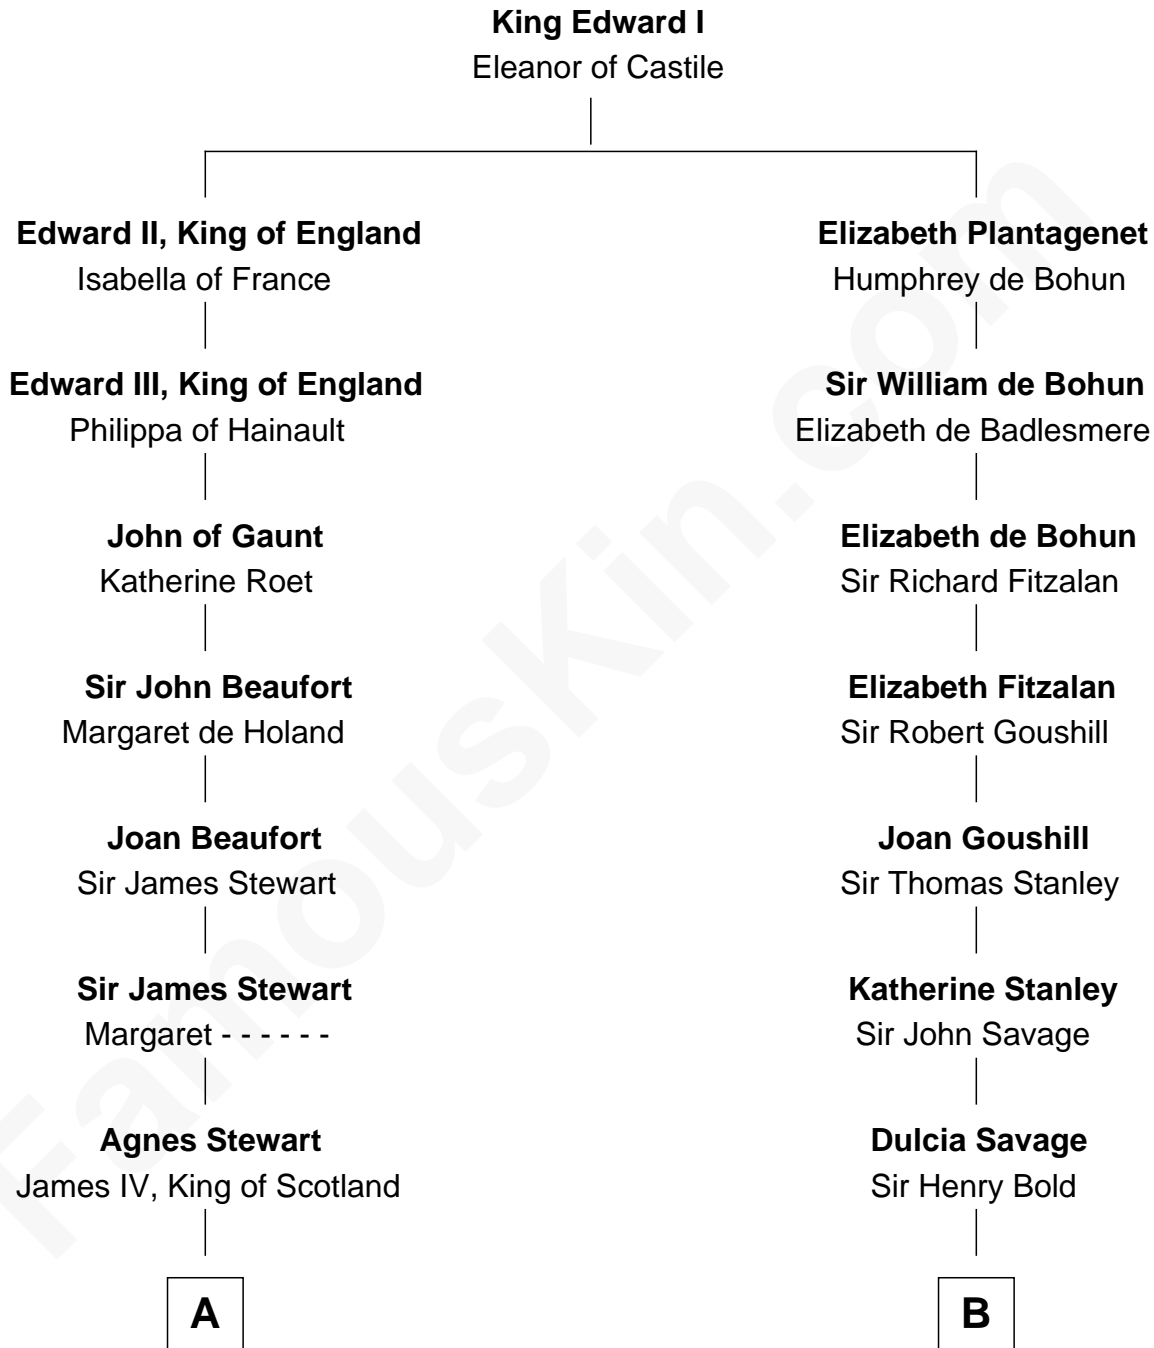

FamousKin.com Relationship Chart of

Guy Ritchie

British Filmmaker

15th cousin 6 times removed of

Thomas Sim Lee

2nd and 7th Governor of Maryland

C

Frederica Crofton

Hubert McLaughlin

Vivian Guy Ouseley McLaughlin

Edith Jane Martineau

Doris Margareta McLaughlin

Stuart John Ritchie

John Vivian Ritchie

Amber Mary Parkinson

Guy Ritchie