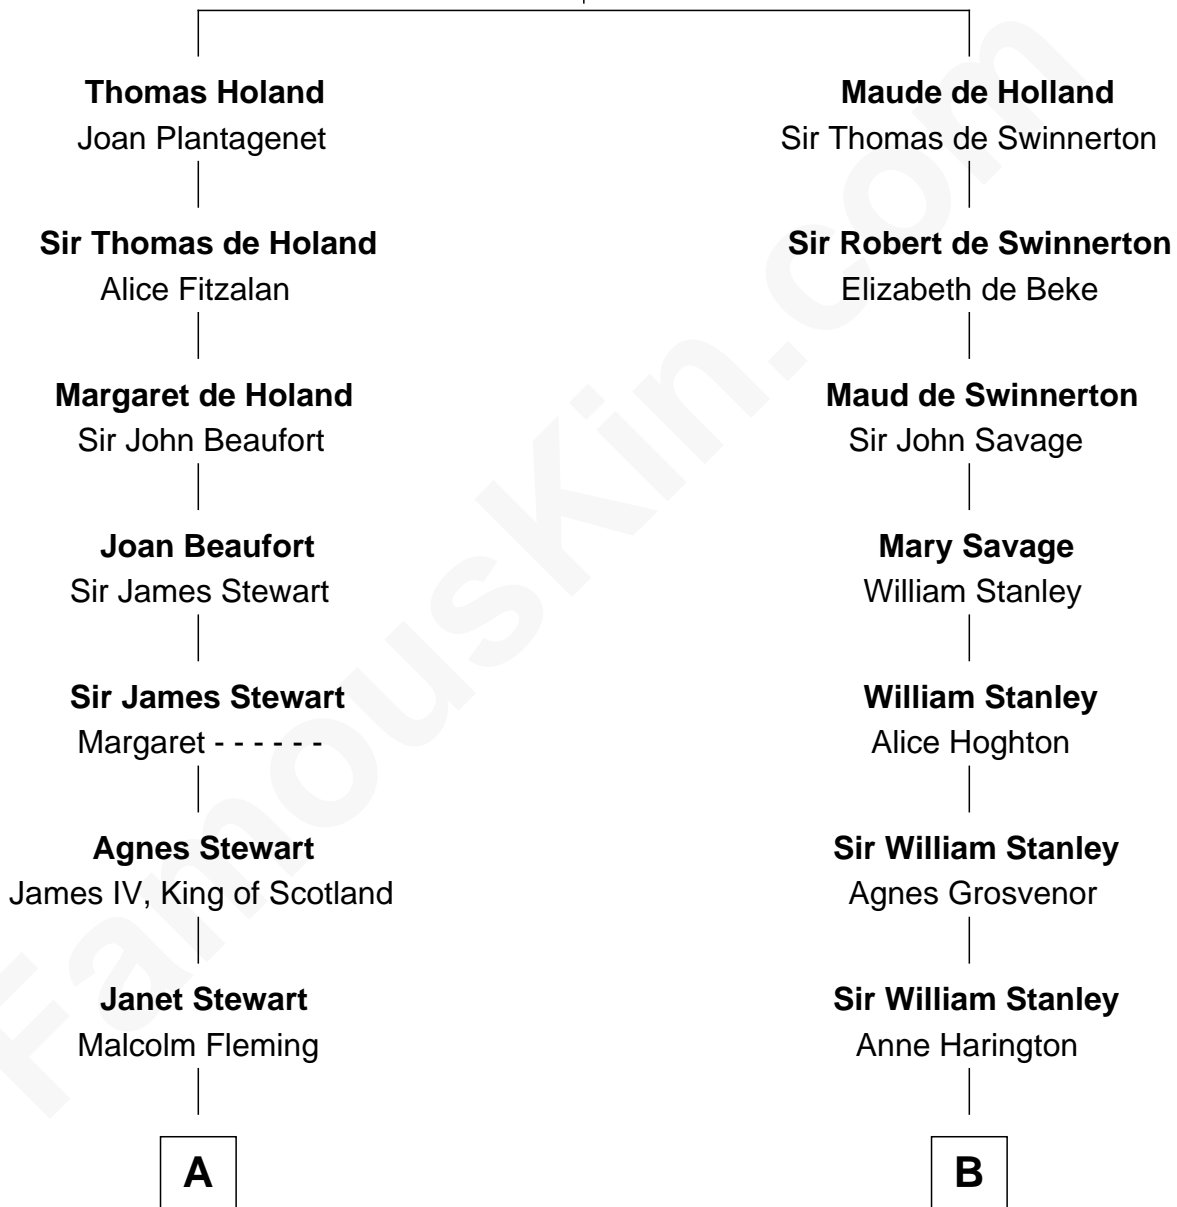

FamousKin.com Relationship Chart of

Guy Ritchie

British Filmmaker

14th cousin 6 times removed of

Thomas Sim Lee

2nd and 7th Governor of Maryland

Sir Robert de Holland

Maude la Zouche

C

—
Vivian Guy Ouseley McLaughlin

Edith Jane Martineau

—
Doris Margareta McLaughlin

Stuart John Ritchie

—
John Vivian Ritchie

Amber Mary Parkinson

—
Guy Ritchie