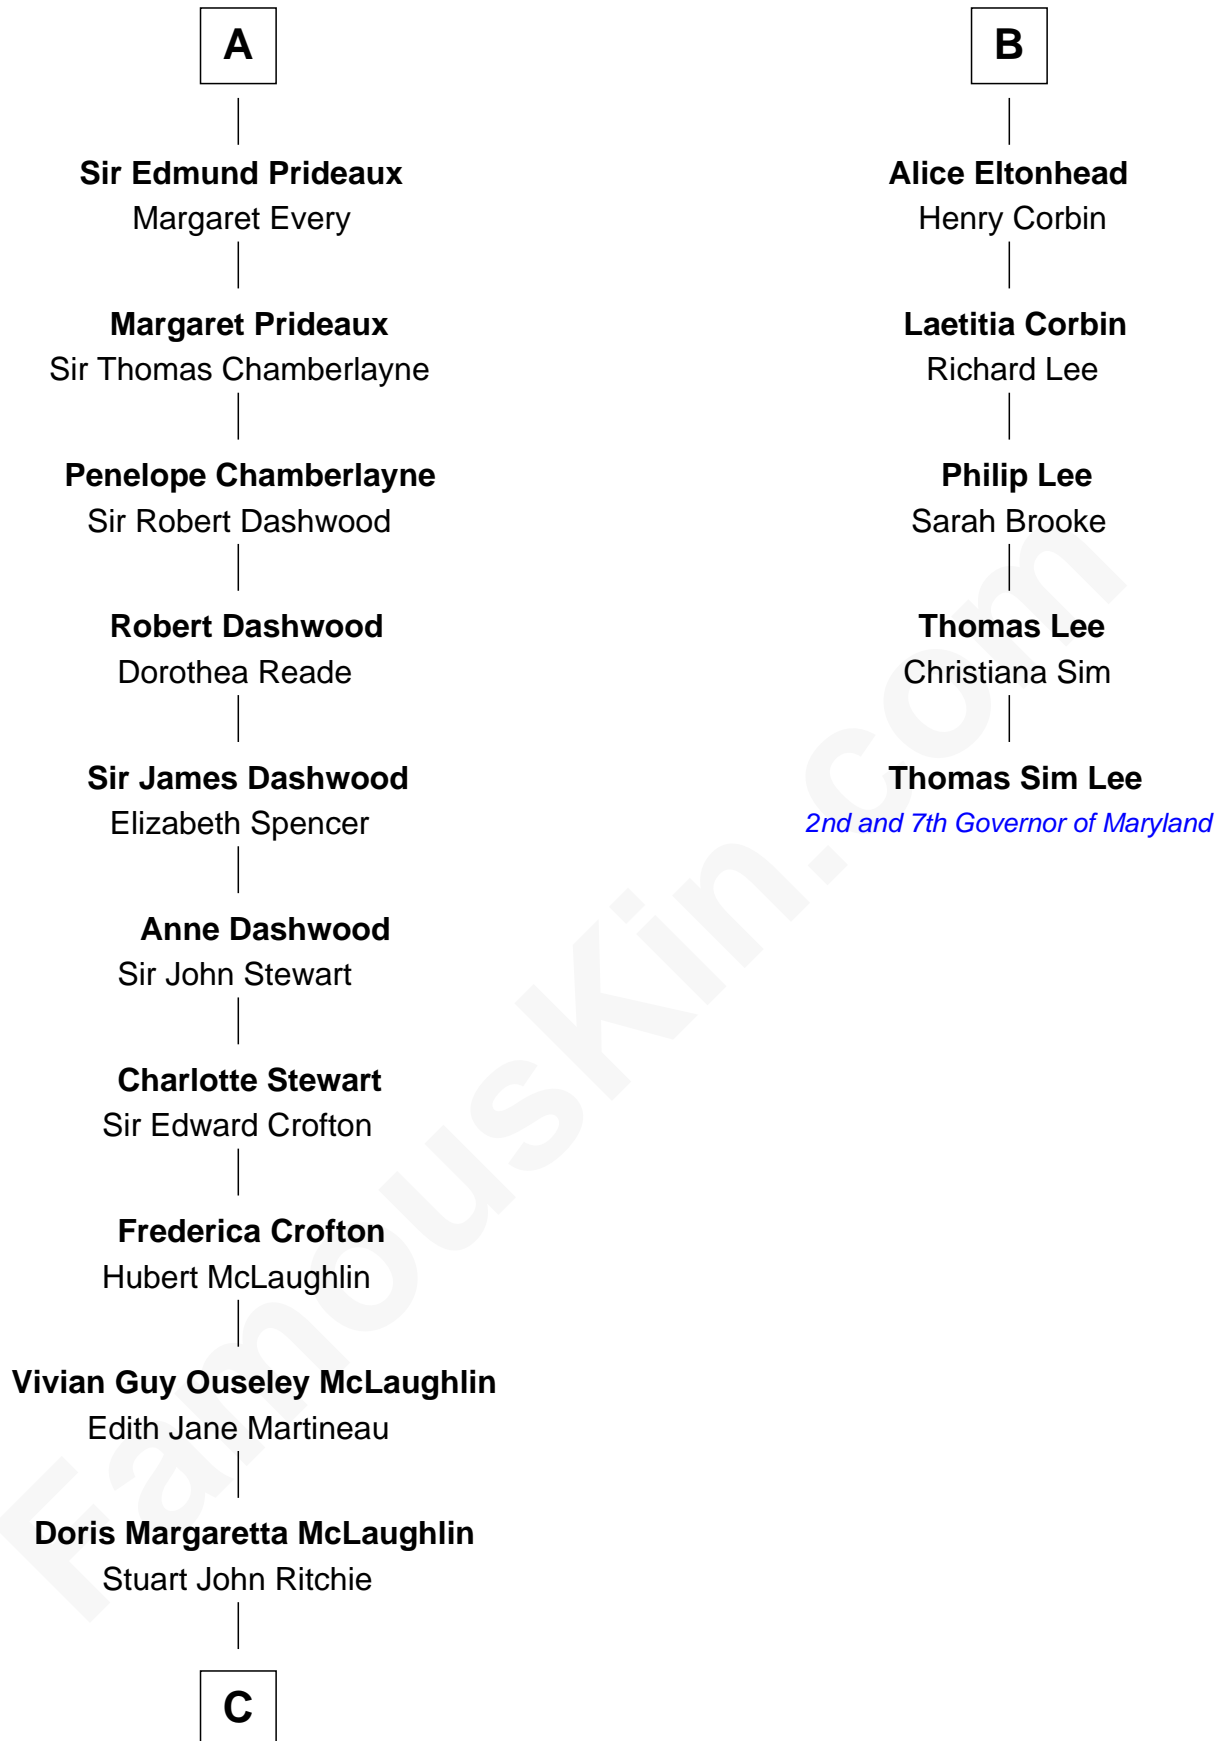

FamousKin.com Relationship Chart of

Guy Ritchie

British Filmmaker

11th cousin 7 times removed of

Thomas Sim Lee

2nd and 7th Governor of Maryland

C

—
John Vivian Ritchie
Amber Mary Parkinson