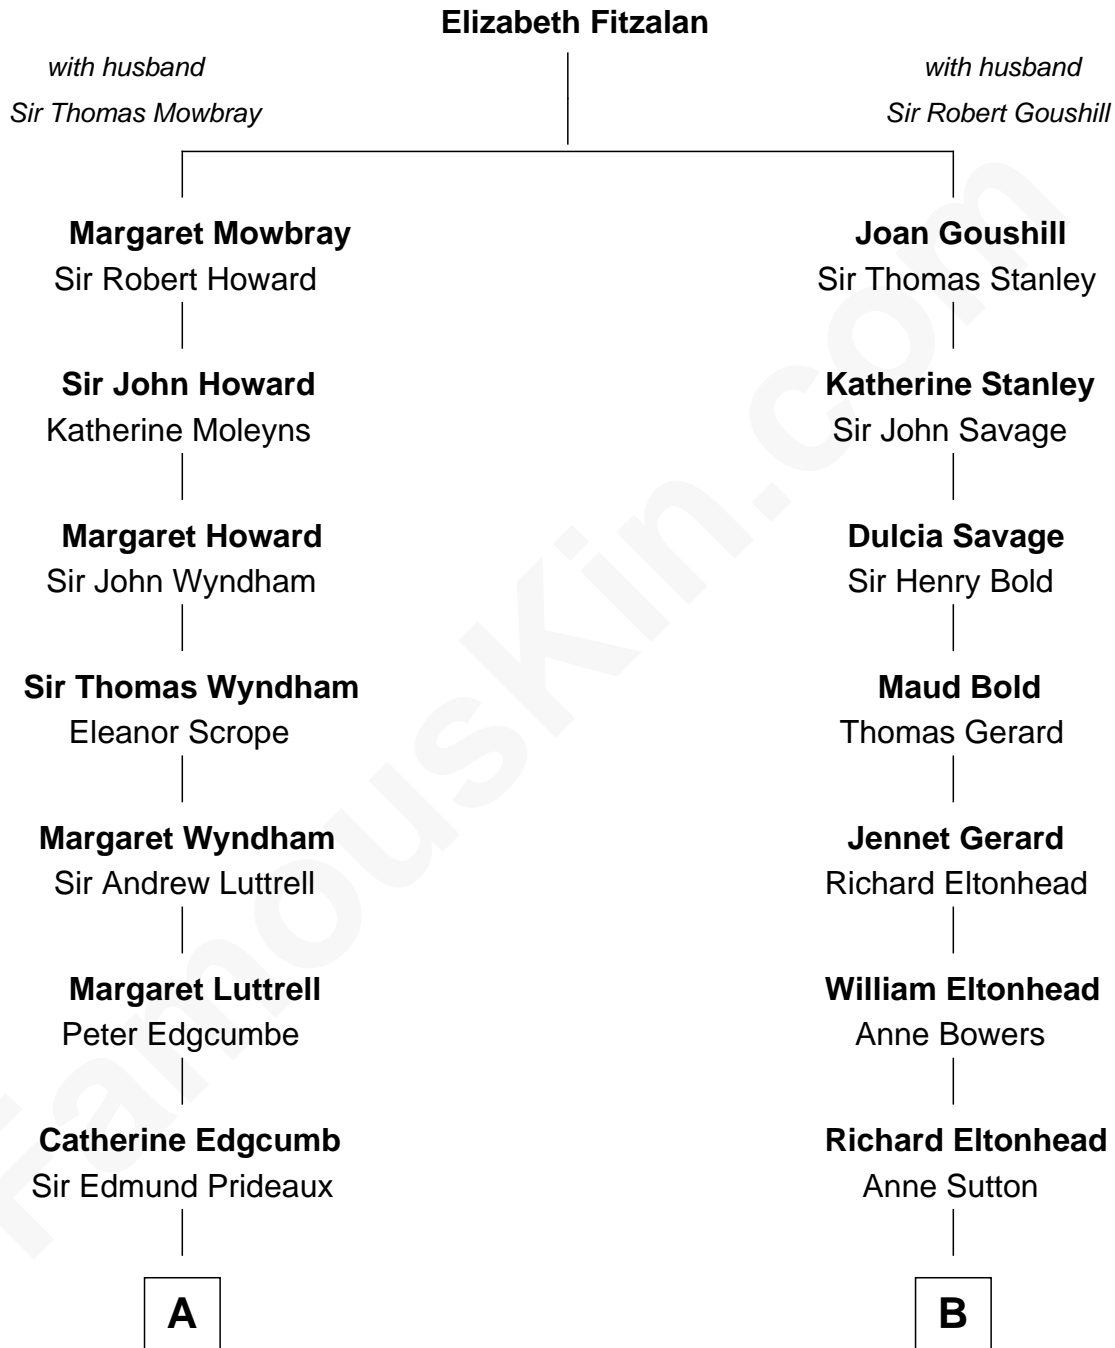

FamousKin.com Relationship Chart of

Guy Ritchie

British Filmmaker

11th cousin 7 times removed of

Thomas Sim Lee

2nd and 7th Governor of Maryland

C

—
John Vivian Ritchie
Amber Mary Parkinson