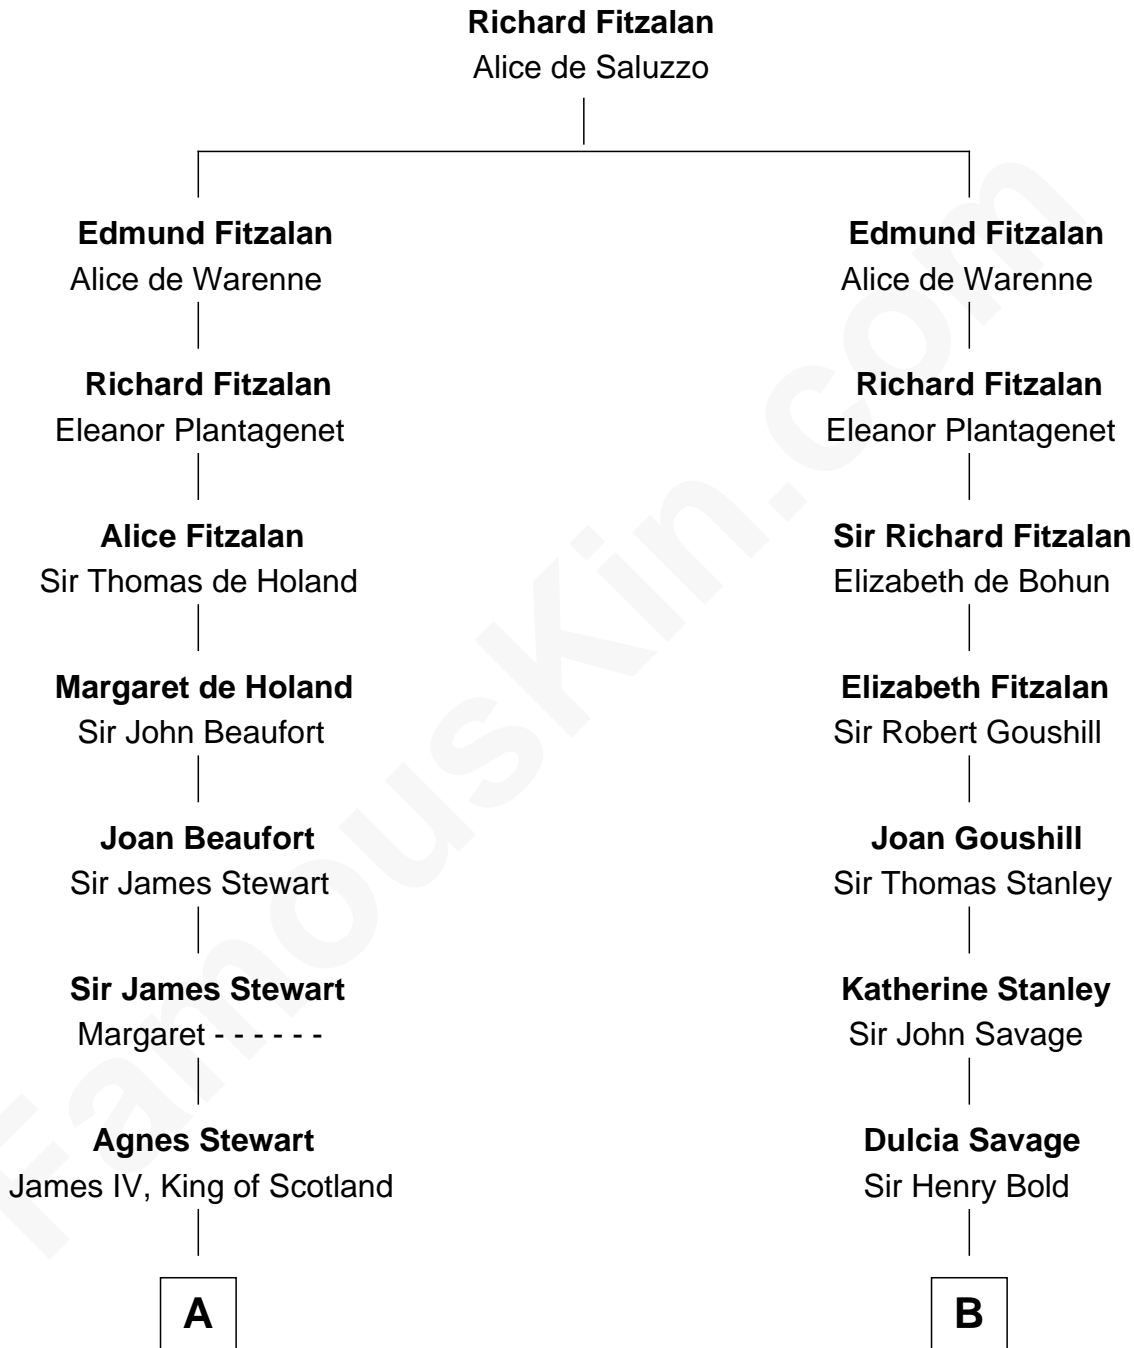

# FamousKin.com Relationship Chart of

**Guy Ritchie**

*British Filmmaker*

15th cousin 6 times removed of

**Thomas Sim Lee**

*2nd and 7th Governor of Maryland*

**C**

Frederica Crofton

Hubert McLaughlin

Vivian Guy Ouseley McLaughlin

Edith Jane Martineau

Doris Margareta McLaughlin

Stuart John Ritchie

John Vivian Ritchie

Amber Mary Parkinson

**Guy Ritchie**