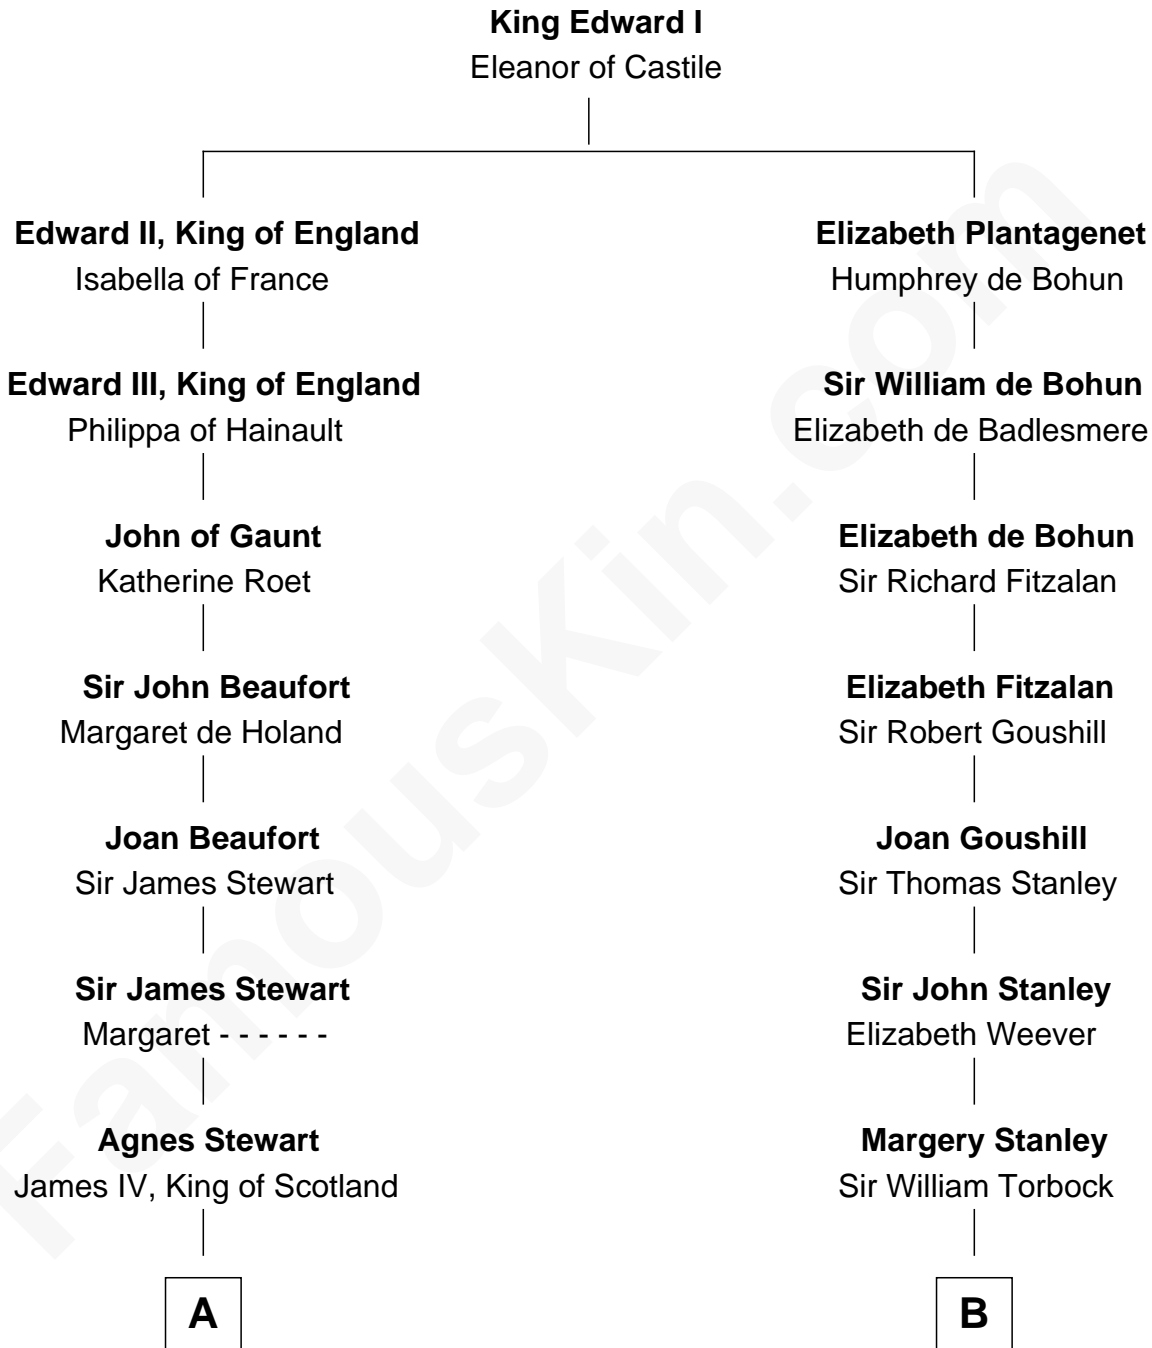

FamousKin.com Relationship Chart of

Guy Ritchie

British Filmmaker

16th cousin 5 times removed of

Edward Lloyd V

13th Governor of Maryland

C

Frederica Crofton

Hubert McLaughlin

Vivian Guy Ouseley McLaughlin

Edith Jane Martineau

Doris Margareta McLaughlin

Stuart John Ritchie

John Vivian Ritchie

Amber Mary Parkinson

Guy Ritchie