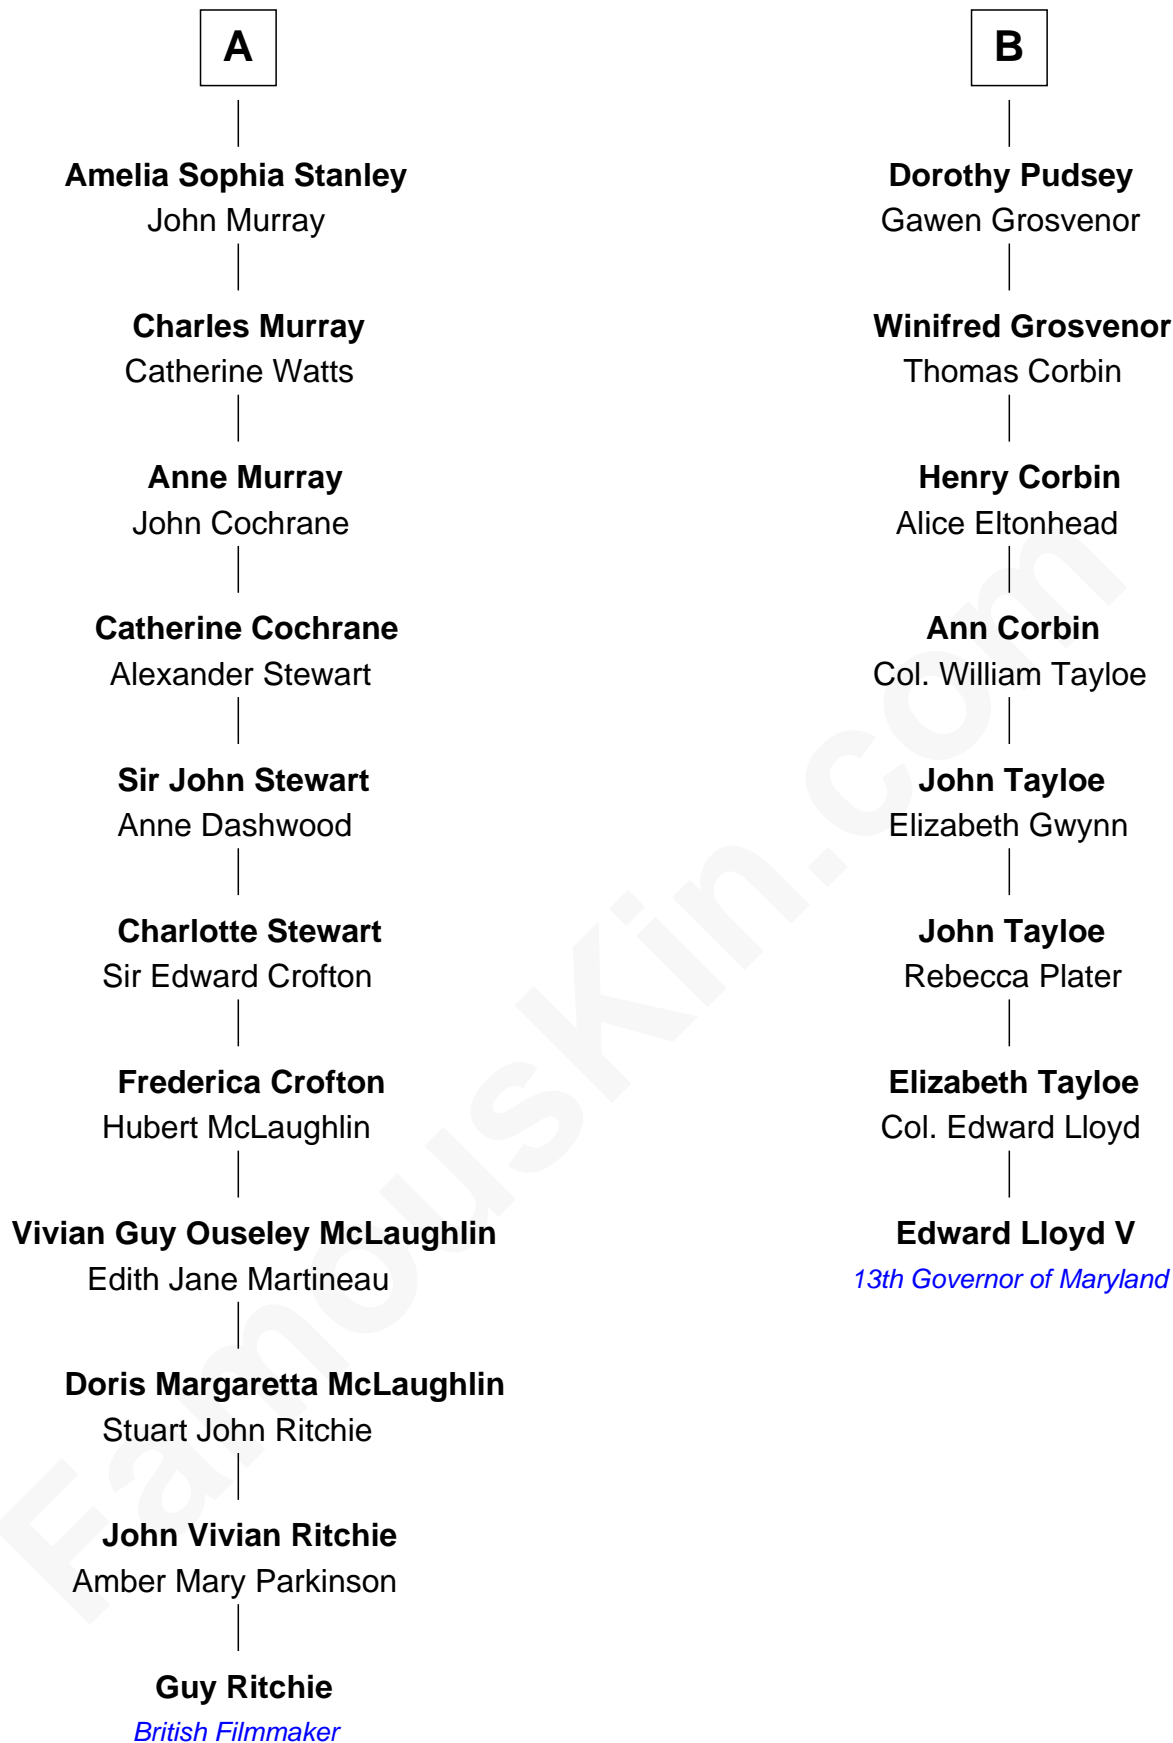

# FamousKin.com Relationship Chart of

**Guy Ritchie**

*British Filmmaker*

14th cousin 3 times removed of

**Edward Lloyd V**

*13th Governor of Maryland*

**Eleanor Fitzhugh**

*with husband  
Sir Henry Bromflete*

Eleanor Brandon

**Margaret Clifford**

Henry Stanley

**William Stanley**

Elizabeth de Vere

**James Stanley**

Charlotte de la Trémoille

**A**

**Margaret Tunstall**

Sir Ralph Pudsey

**Sir John Pudsey**

Grace Hamerton

**Henry Pudsey**

Margaret Conyers

**Rowland Pudsey**

Edith Hare

**William Pudsey**

Eleanor Montfort

**Robert Pudsey**

Eleanor Harman

**George Pudsey**

Matilda Cotton

**B**

Guy Ritchie photo by [Georges Biard](#) (CC BY-SA 3.0)