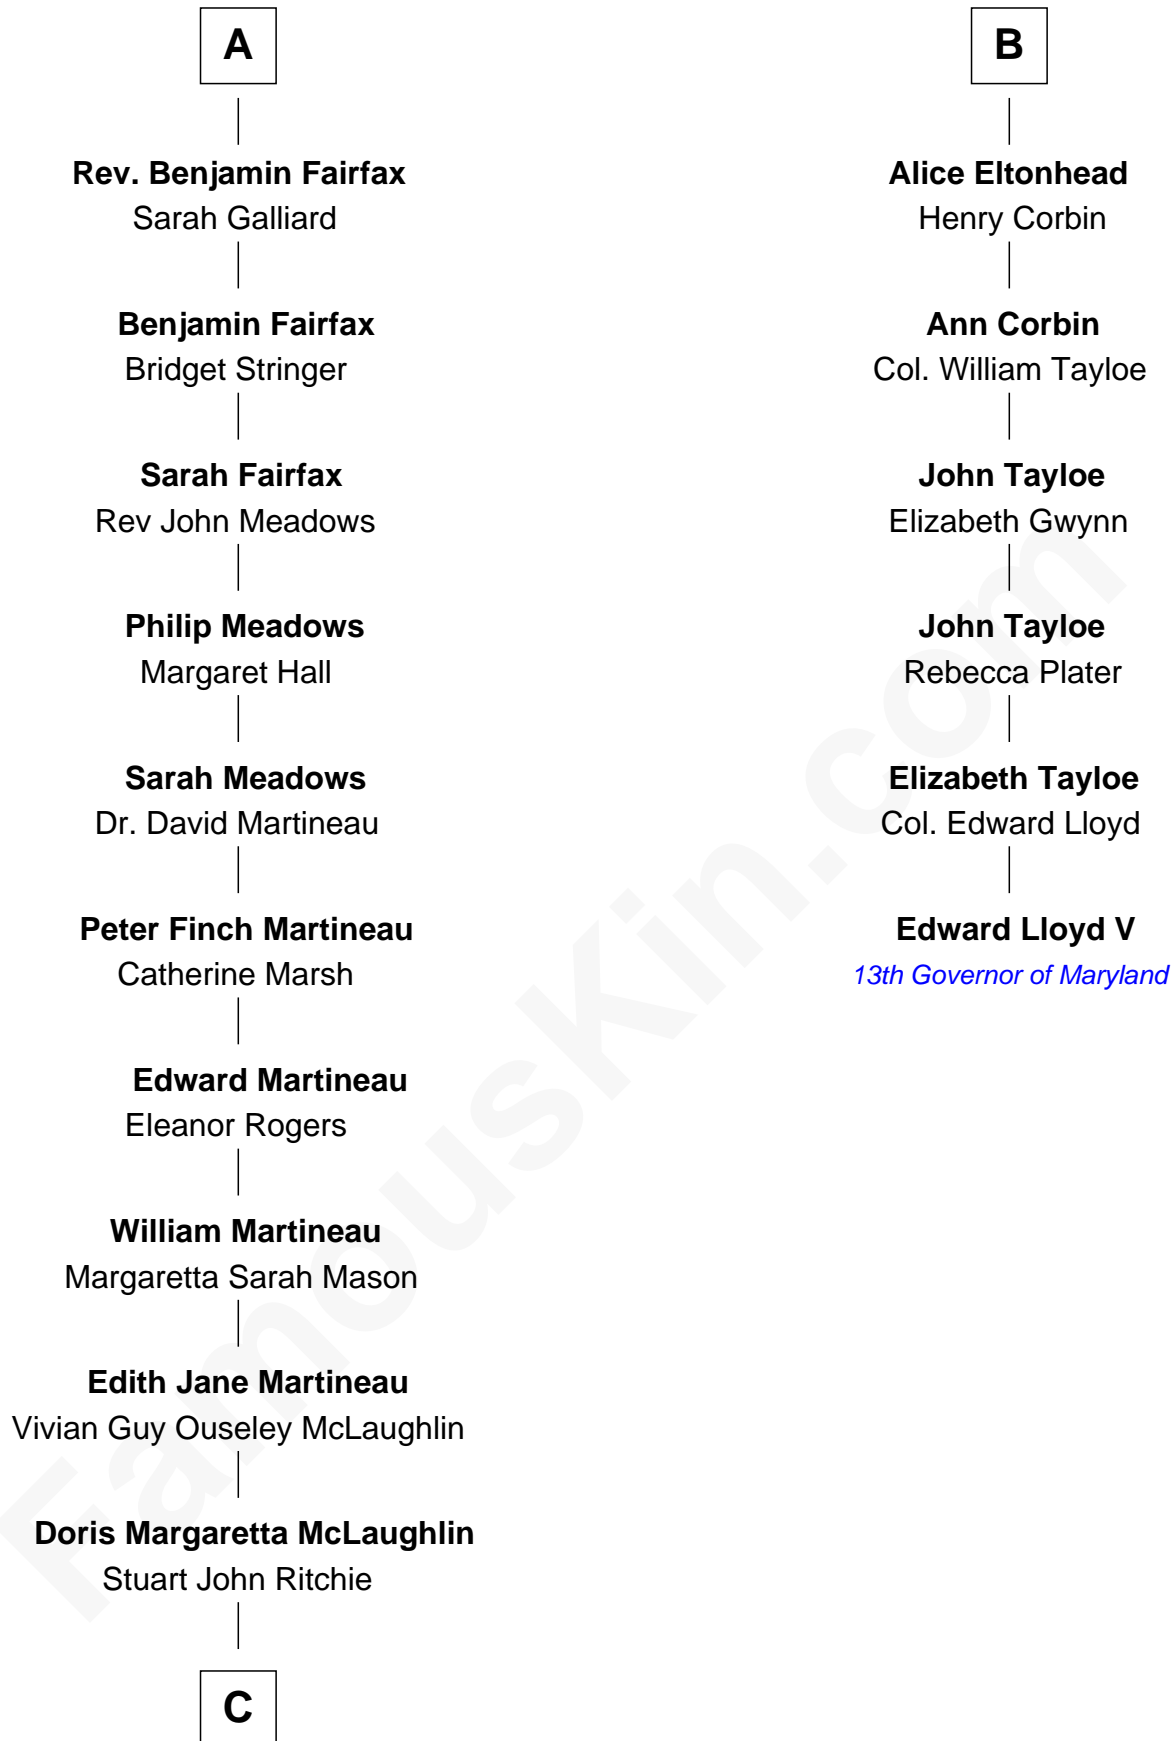

FamousKin.com Relationship Chart of

Guy Ritchie

British Filmmaker

12th cousin 6 times removed of

Edward Lloyd V

13th Governor of Maryland

Sir Nicholas Harington

Isabel English

C

—
John Vivian Ritchie
Amber Mary Parkinson

—
Guy Ritchie
British Filmmaker

FamousKin.com