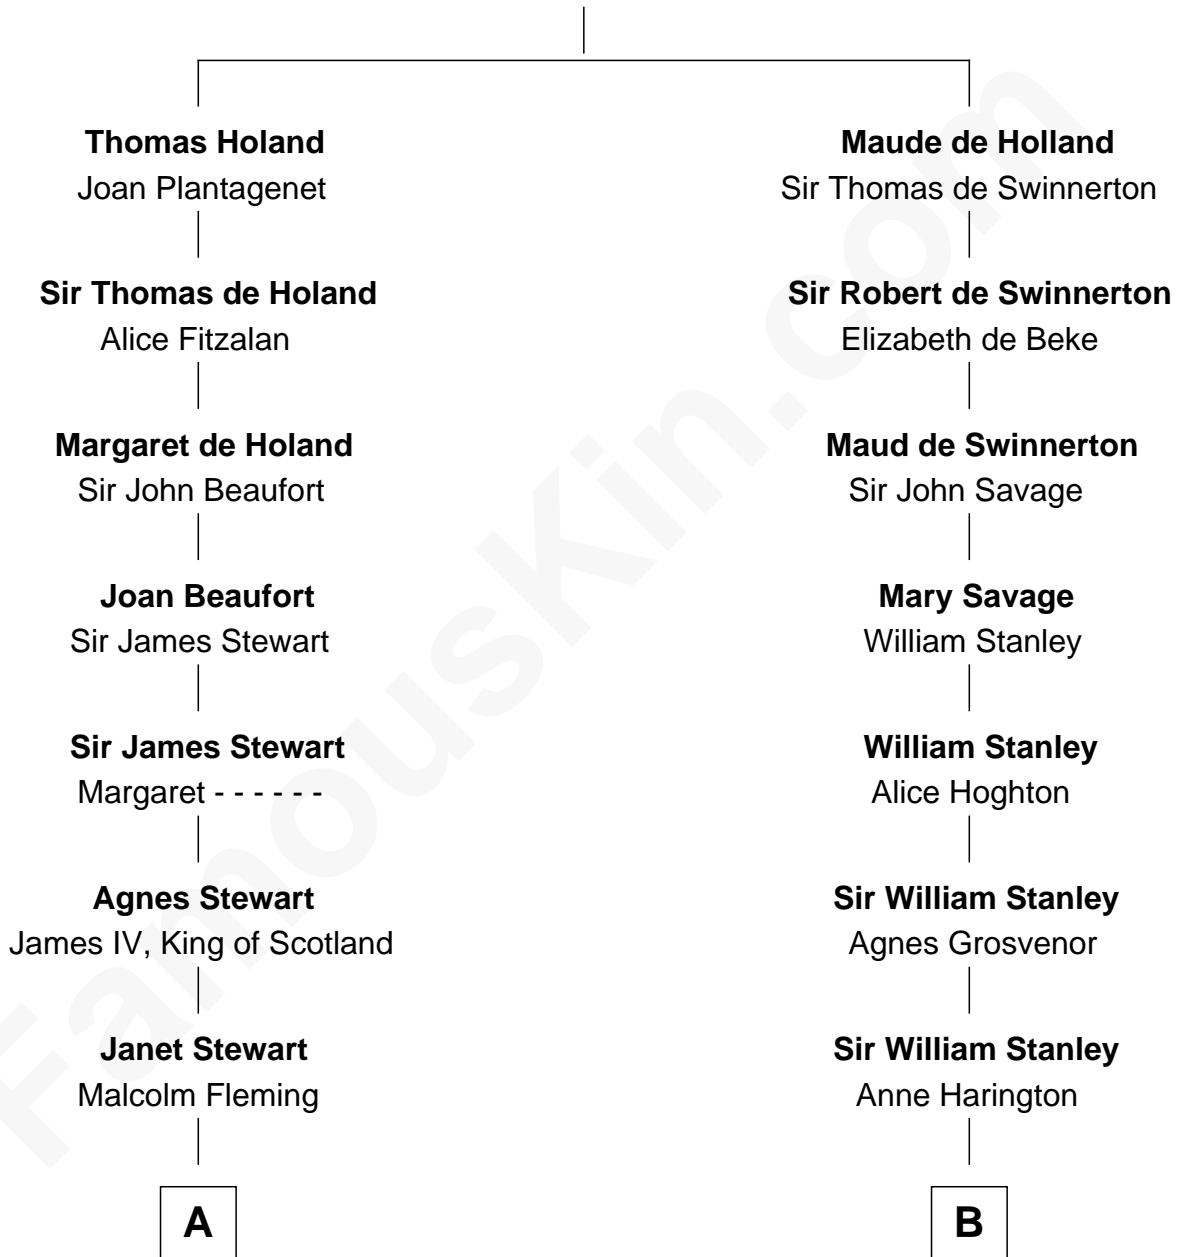

FamousKin.com Relationship Chart of

Guy Ritchie

British Filmmaker

15th cousin 5 times removed of

Edward Lloyd V

13th Governor of Maryland

Sir Robert de Holland

Maude la Zouche

C

—
Vivian Guy Ouseley McLaughlin

Edith Jane Martineau

—
Doris Margareta McLaughlin

Stuart John Ritchie

—
John Vivian Ritchie

Amber Mary Parkinson

—
Guy Ritchie