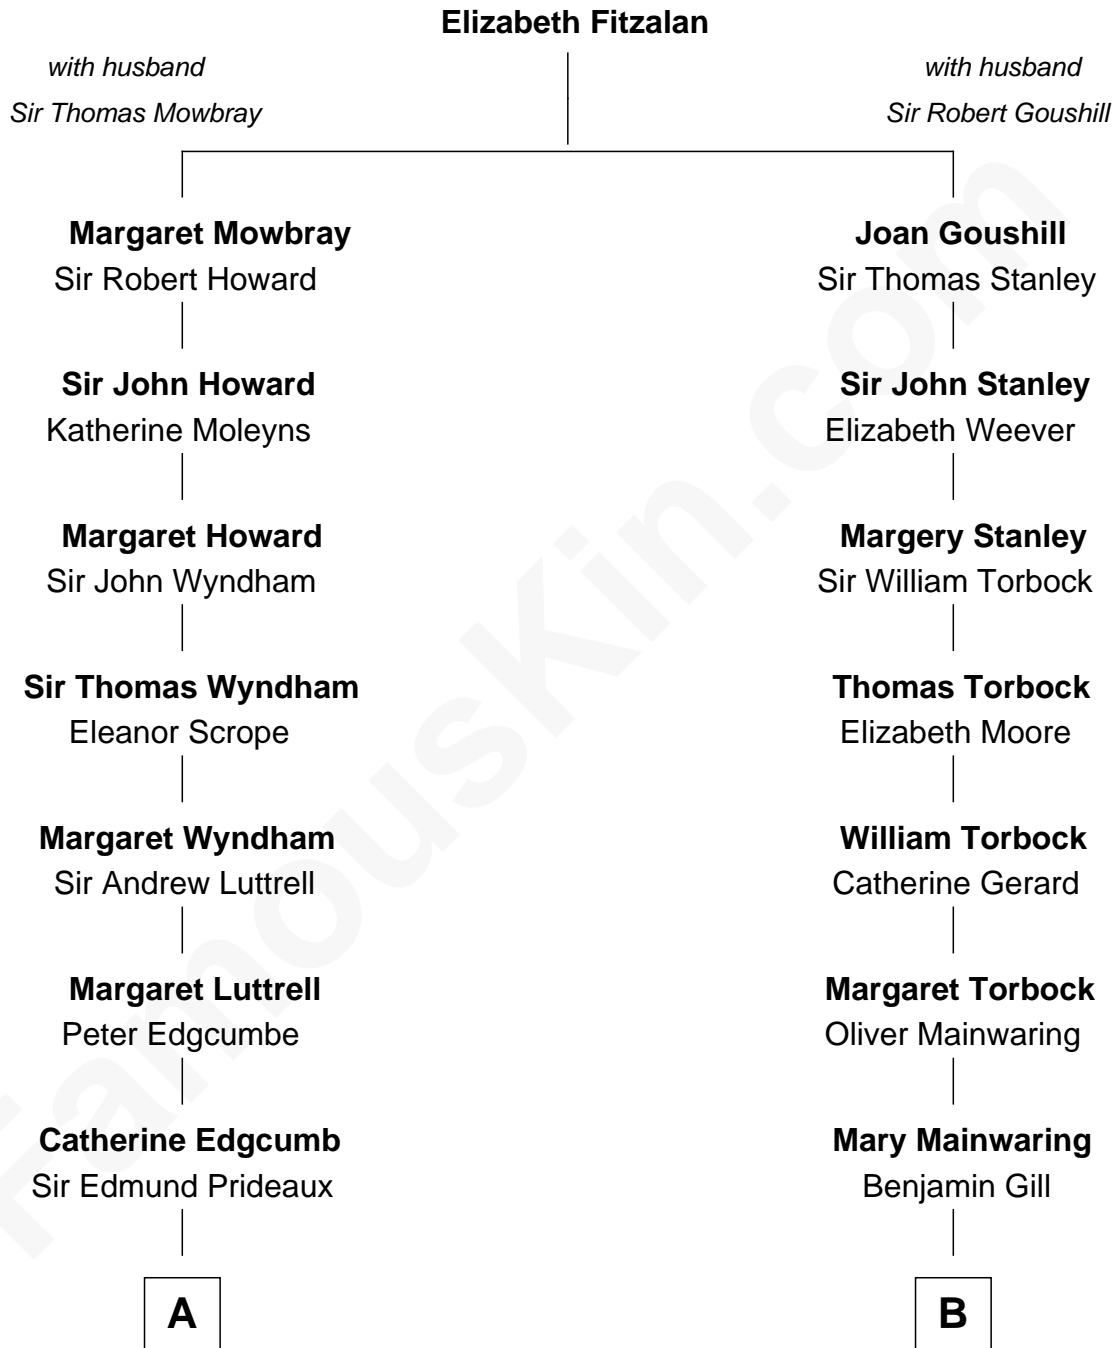

FamousKin.com Relationship Chart of

Guy Ritchie

British Filmmaker

12th cousin 6 times removed of

Edward Lloyd V

13th Governor of Maryland

C

—
John Vivian Ritchie
Amber Mary Parkinson