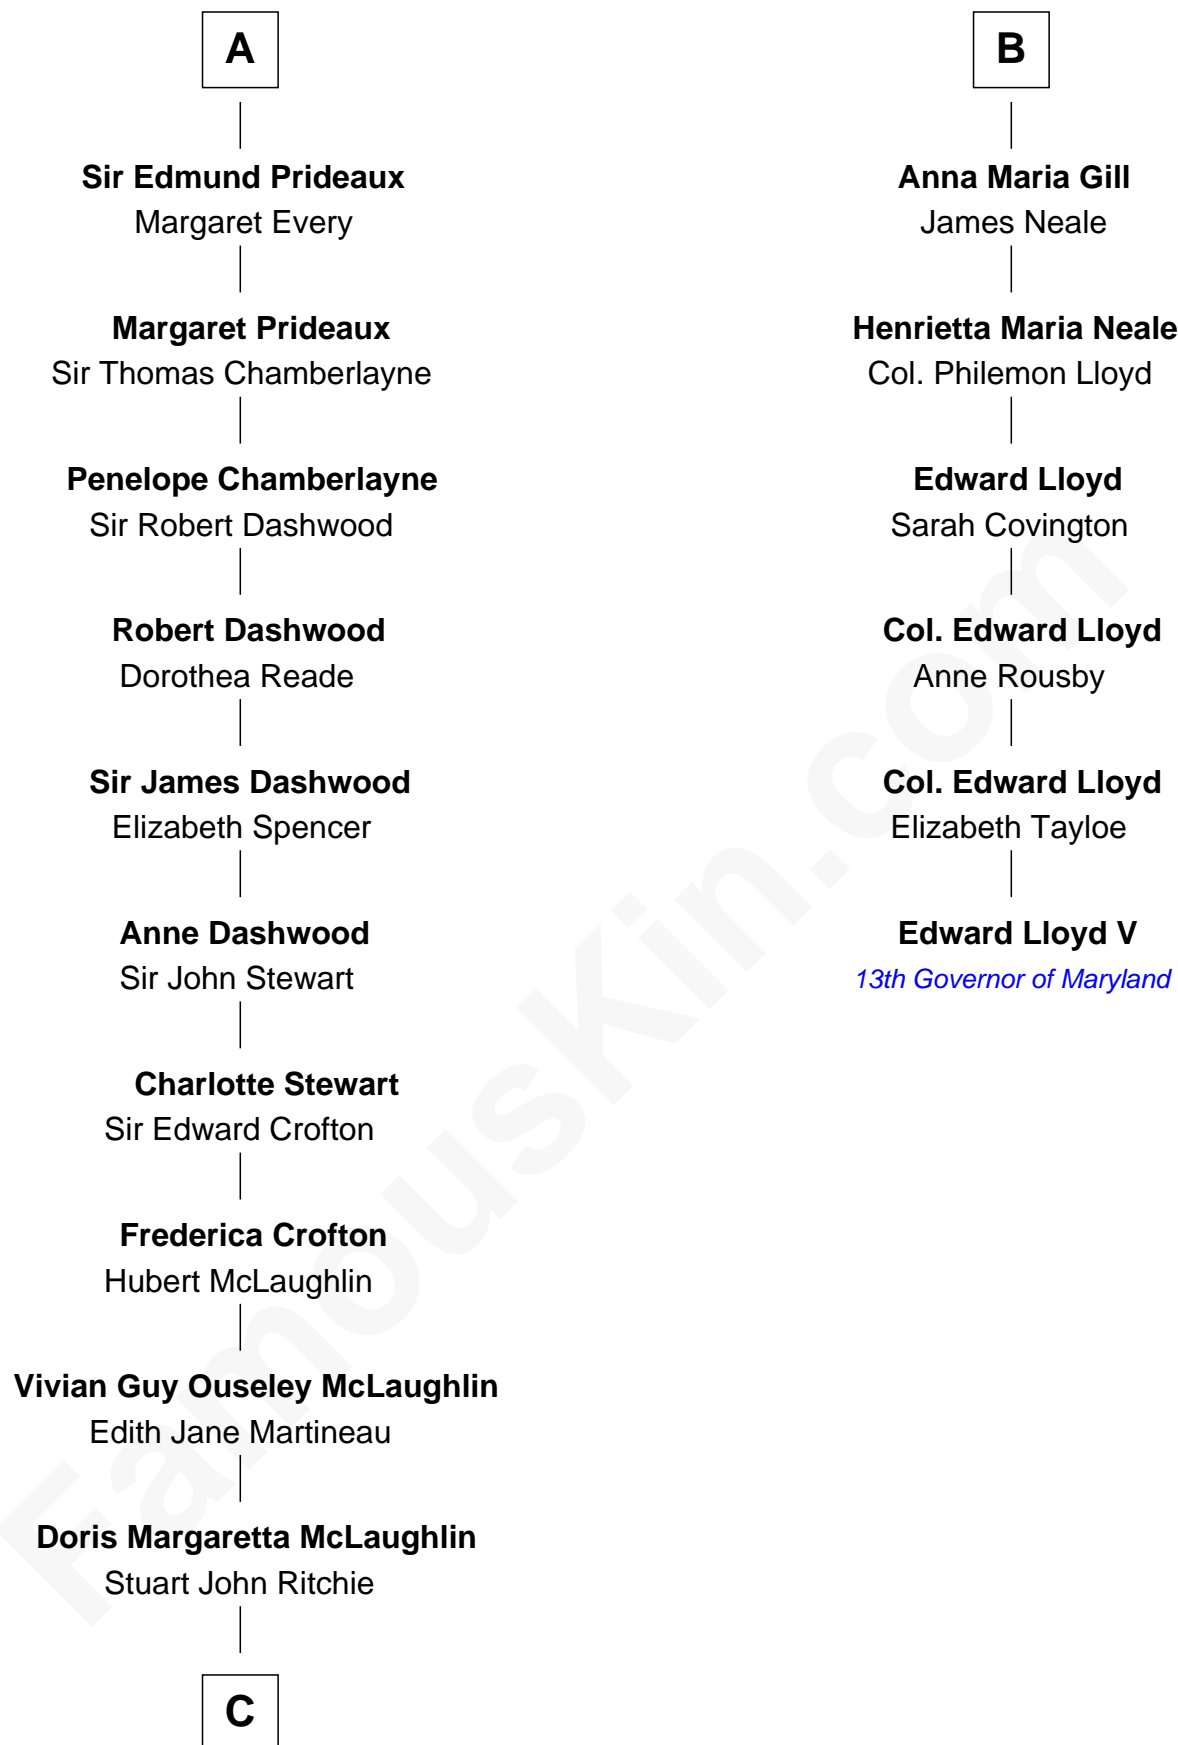

FamousKin.com Relationship Chart of

Guy Ritchie

British Filmmaker

12th cousin 6 times removed of

Edward Lloyd V

13th Governor of Maryland

C

—
John Vivian Ritchie
Amber Mary Parkinson