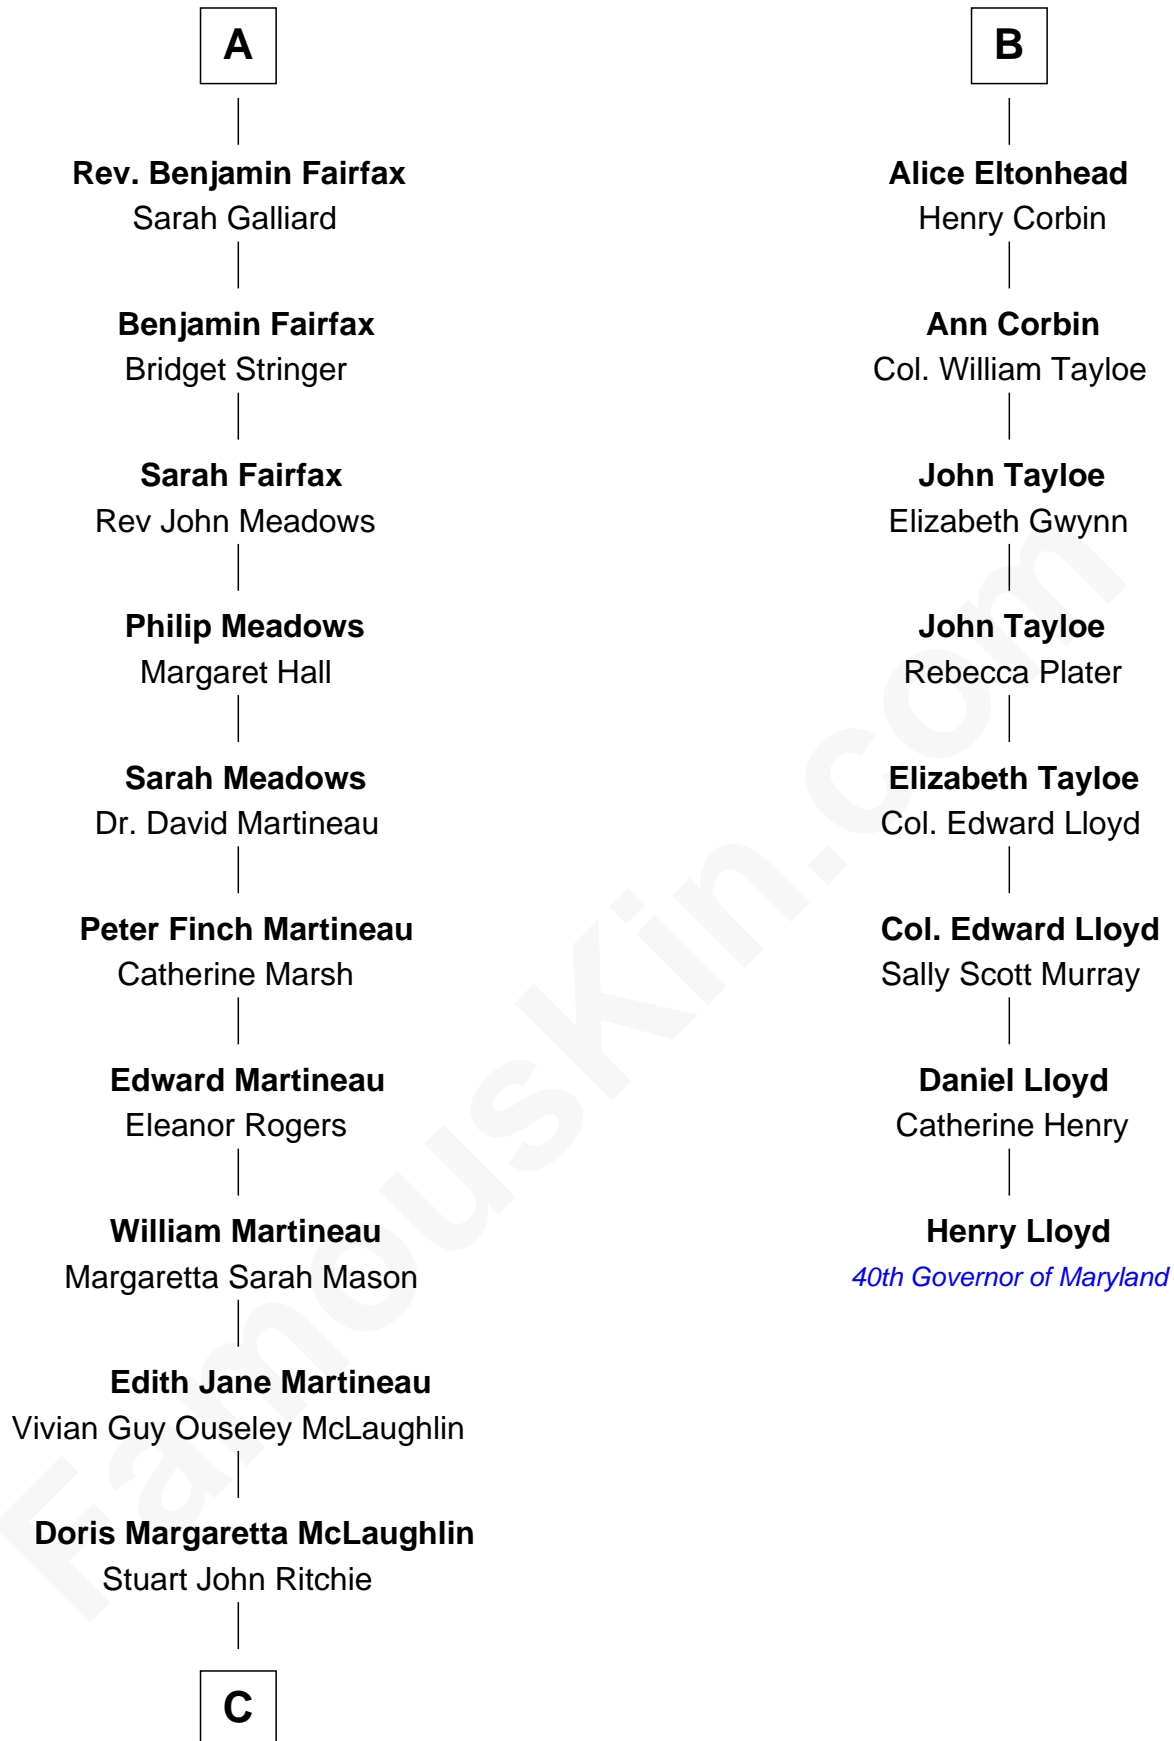

# FamousKin.com Relationship Chart of

**Guy Ritchie**

*British Filmmaker*

14th cousin 4 times removed of

**Henry Lloyd**

*40th Governor of Maryland*

**Sir Nicholas Harington**

Isabel English

**C**

—  
**John Vivian Ritchie**  
Amber Mary Parkinson

—  
**Guy Ritchie**  
*British Filmmaker*

FamousKin.com