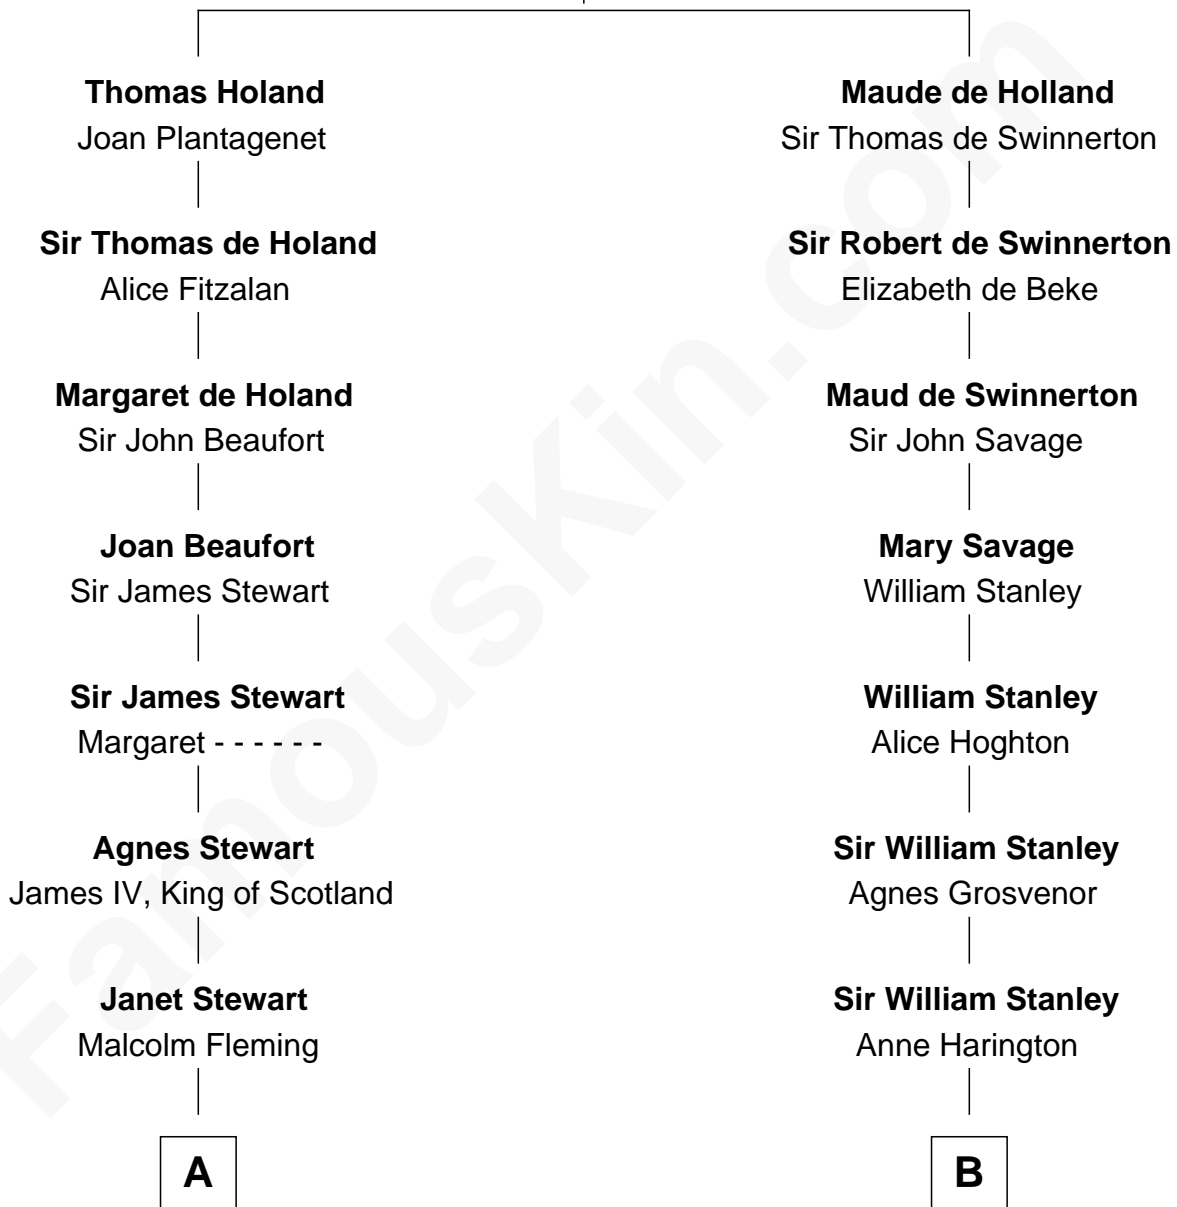

# FamousKin.com Relationship Chart of

**Guy Ritchie**

*British Filmmaker*

17th cousin 3 times removed of

**Henry Lloyd**

*40th Governor of Maryland*

**Sir Robert de Holland**

Maude la Zouche

**C**

—  
**Vivian Guy Ouseley McLaughlin**

Edith Jane Martineau

—  
**Doris Margareta McLaughlin**

Stuart John Ritchie

—  
**John Vivian Ritchie**

Amber Mary Parkinson

—  
**Guy Ritchie**