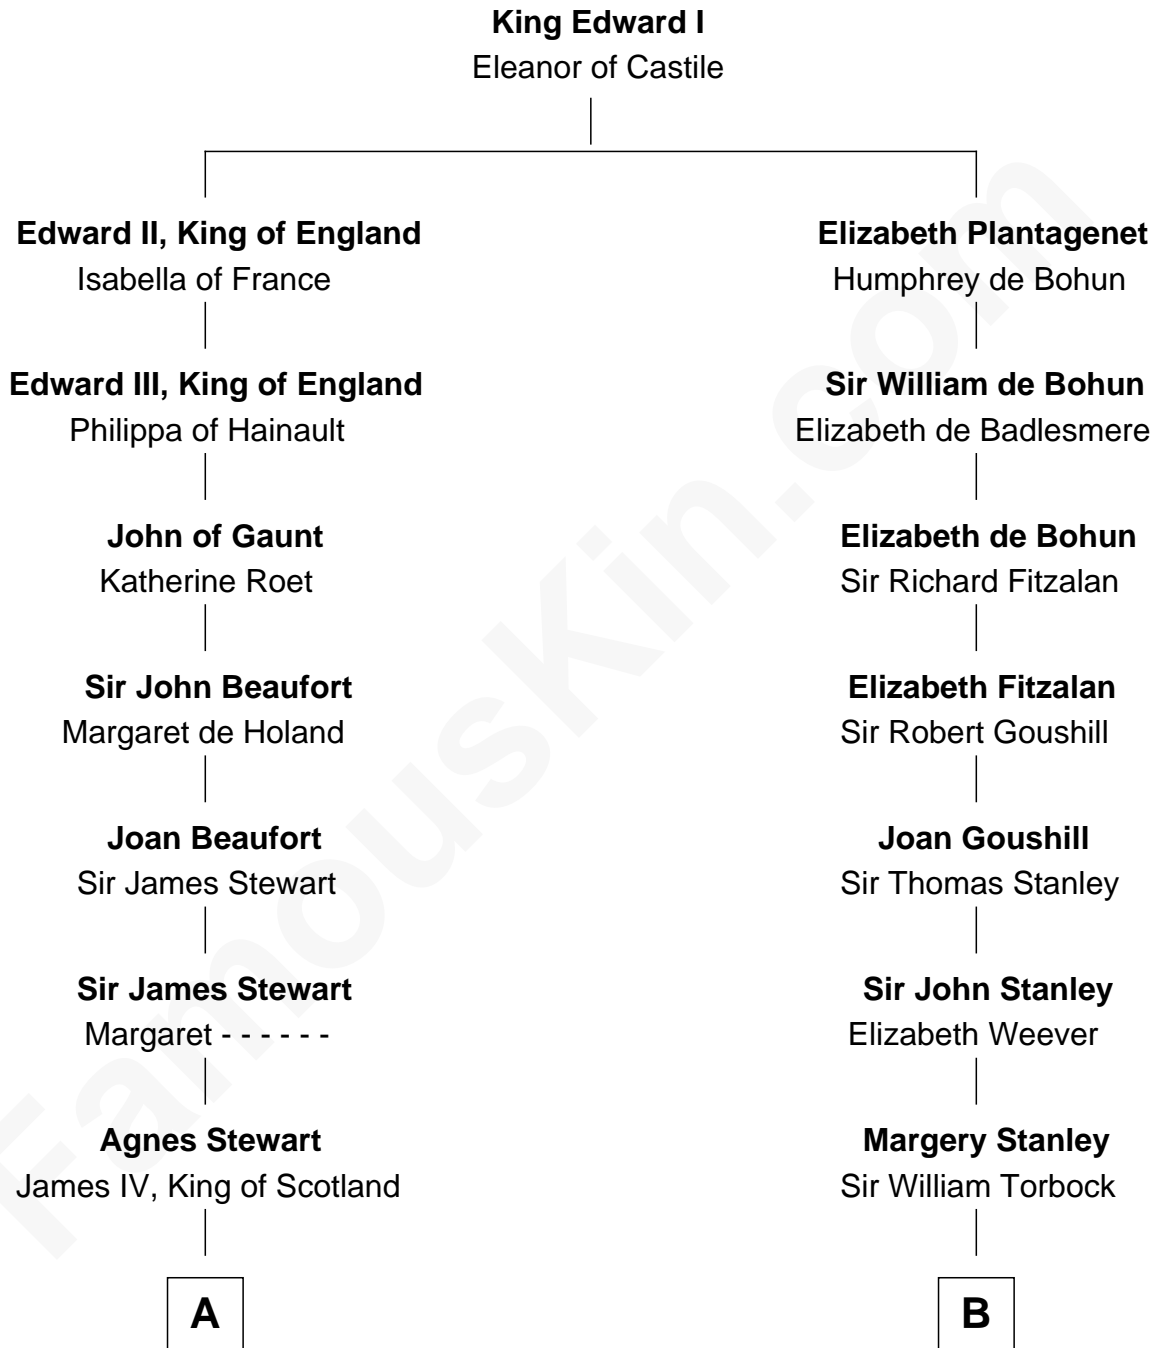

# FamousKin.com Relationship Chart of

**Guy Ritchie**

*British Filmmaker*

16th cousin 5 times removed of

**Charles Goldsborough**

*16th Governor of Maryland*

**C**

Frederica Crofton

Hubert McLaughlin

Vivian Guy Ouseley McLaughlin

Edith Jane Martineau

Doris Margareta McLaughlin

Stuart John Ritchie

John Vivian Ritchie

Amber Mary Parkinson

**Guy Ritchie**