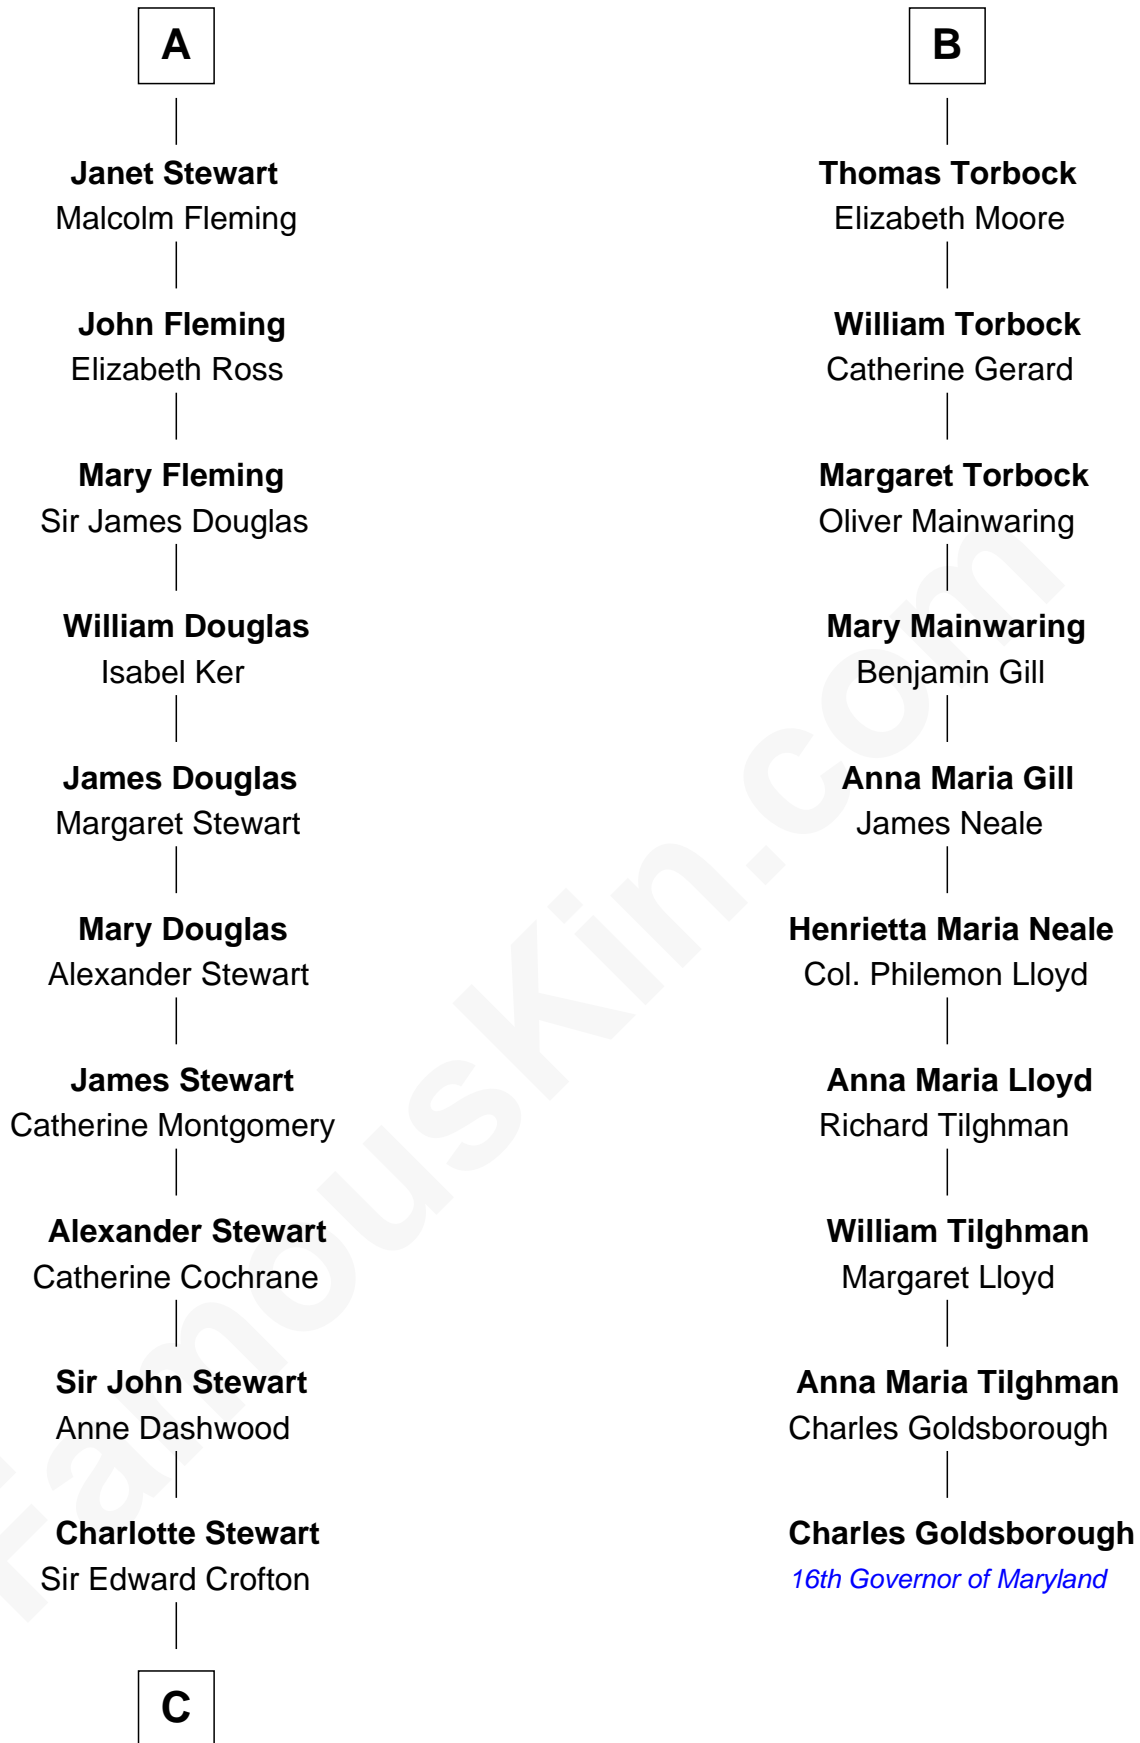

# FamousKin.com Relationship Chart of

**Guy Ritchie**

*British Filmmaker*

16th cousin 5 times removed of

**Charles Goldsborough**

*16th Governor of Maryland*

**Sir Patrick de Chaworth**

Isabella de Beauchamp

**C**

—  
**Frederica Crofton**

Hubert McLaughlin

—  
**Vivian Guy Ouseley McLaughlin**

Edith Jane Martineau

—  
**Doris Margaretta McLaughlin**

Stuart John Ritchie

—  
**John Vivian Ritchie**

Amber Mary Parkinson

—  
**Guy Ritchie**

*British Filmmaker*