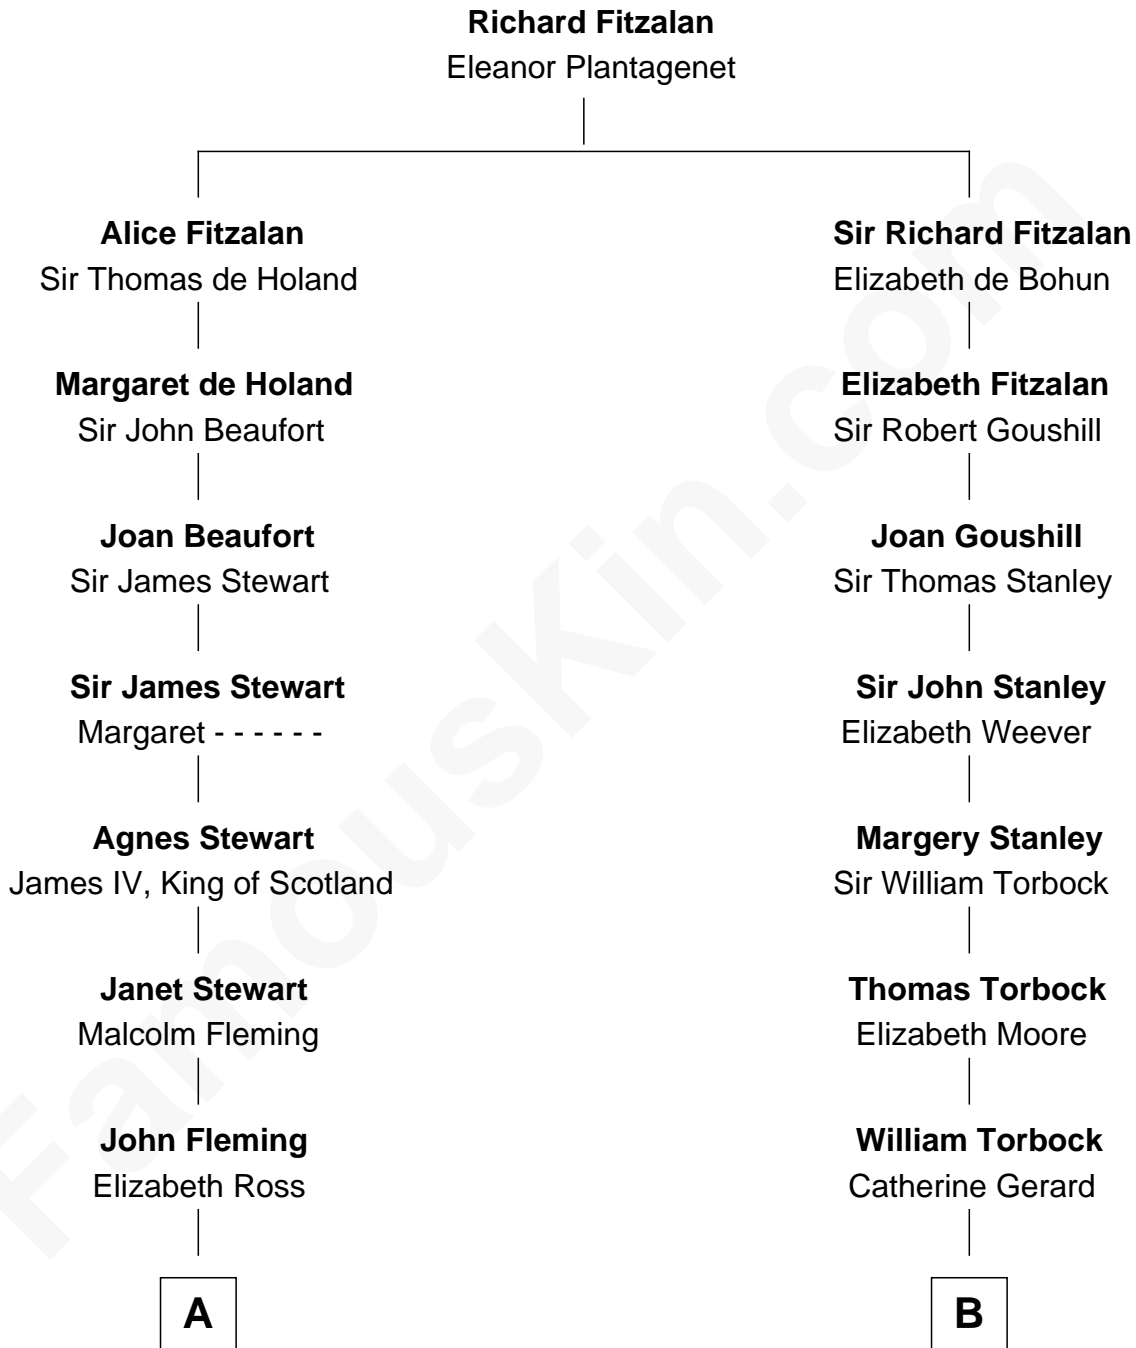

# FamousKin.com Relationship Chart of

**Guy Ritchie**

*British Filmmaker*

14th cousin 5 times removed of

**Charles Goldsborough**

*16th Governor of Maryland*

**C**

—  
**Doris Margaretta McLaughlin**

Stuart John Ritchie

—  
**John Vivian Ritchie**

Amber Mary Parkinson

—  
**Guy Ritchie**

*British Filmmaker*

FamousKin.com