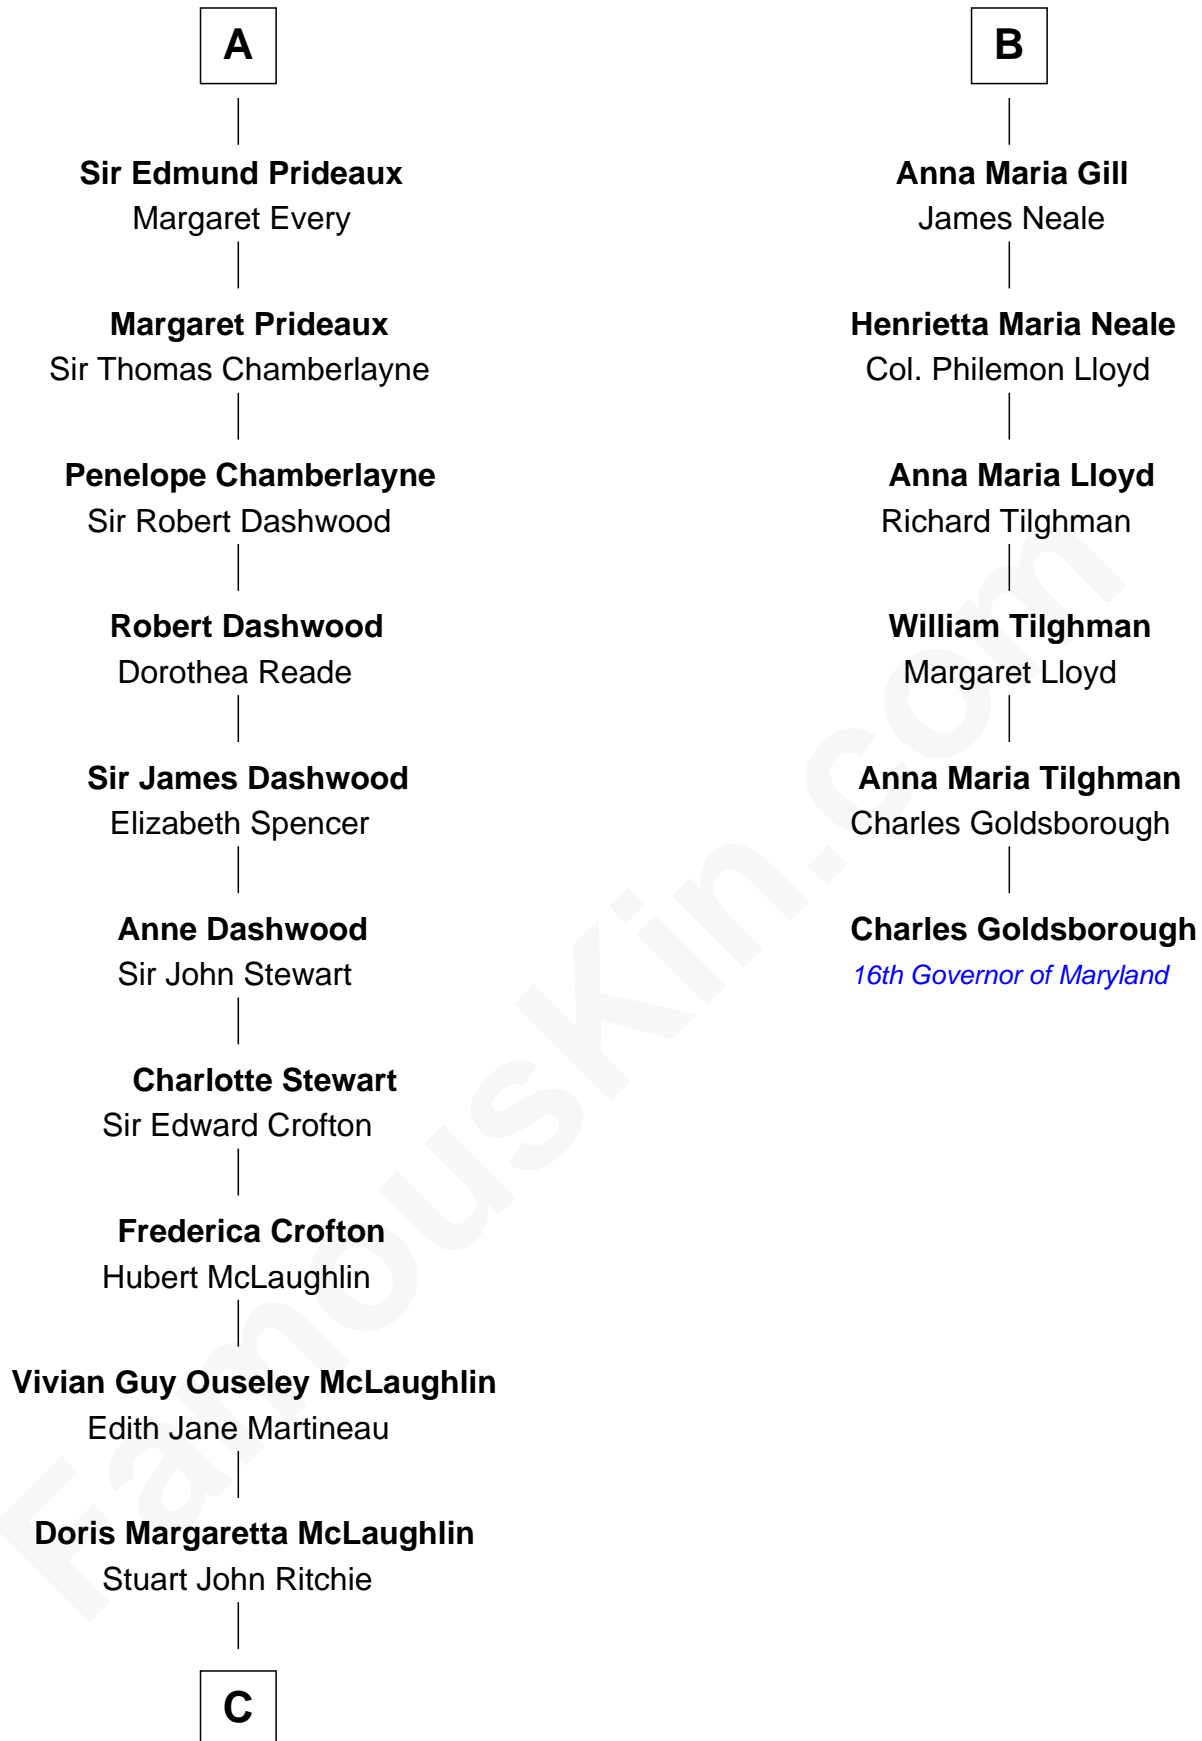

FamousKin.com Relationship Chart of

Guy Ritchie

British Filmmaker

12th cousin 6 times removed of

Charles Goldsborough

16th Governor of Maryland

C

—
John Vivian Ritchie
Amber Mary Parkinson