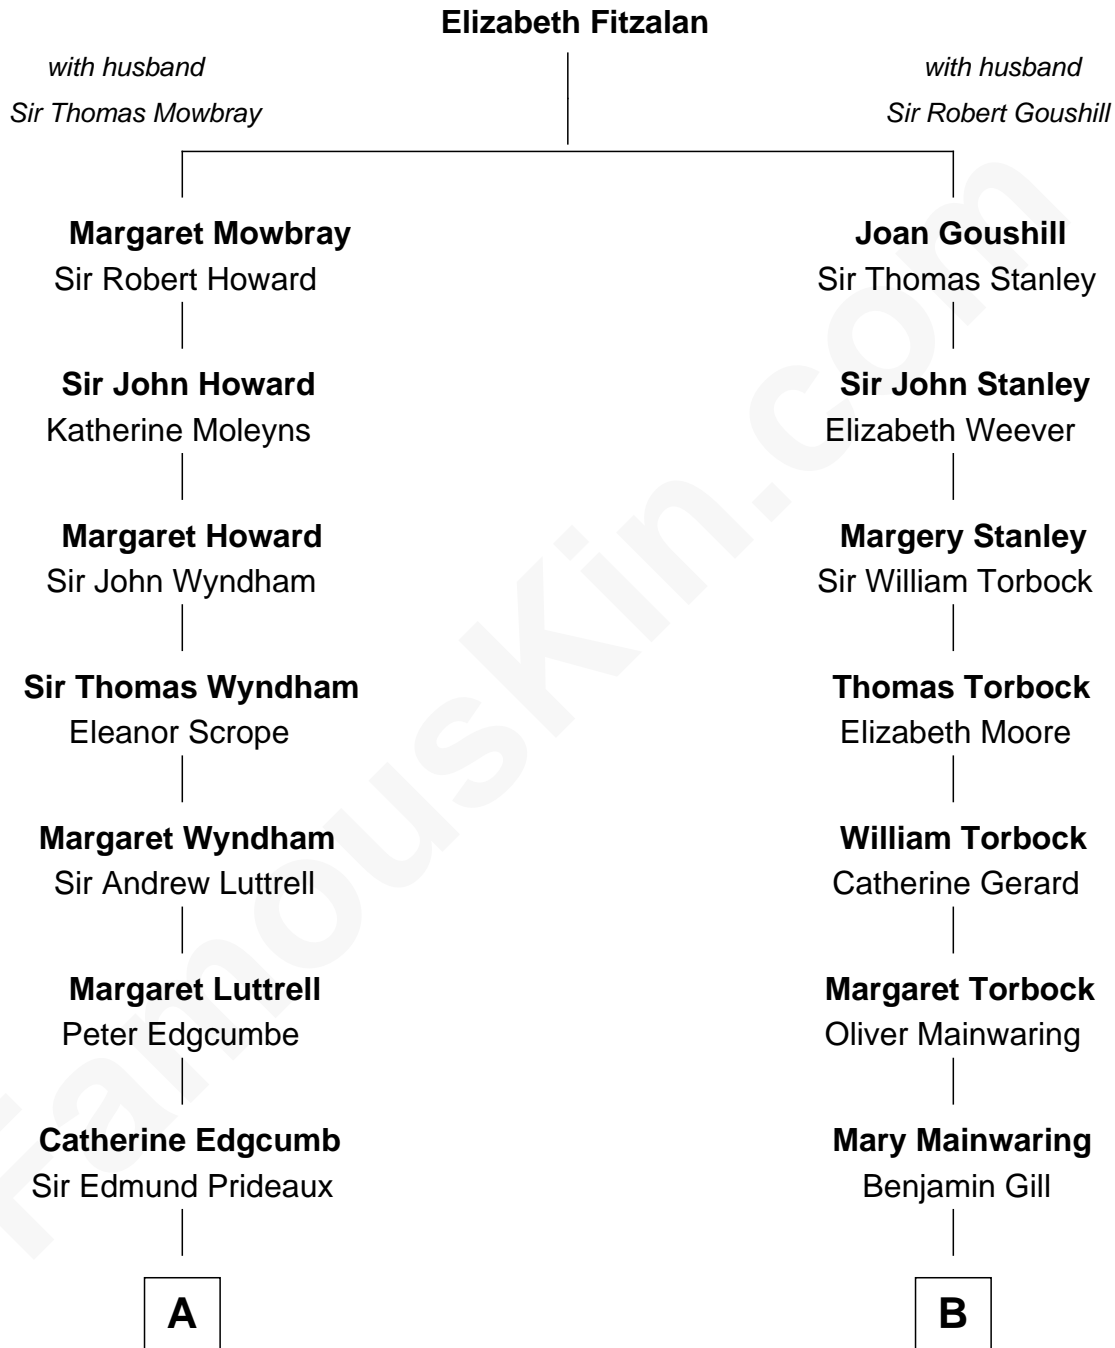

FamousKin.com Relationship Chart of

Guy Ritchie

British Filmmaker

12th cousin 6 times removed of

Charles Goldsborough

16th Governor of Maryland

C

—
John Vivian Ritchie
Amber Mary Parkinson