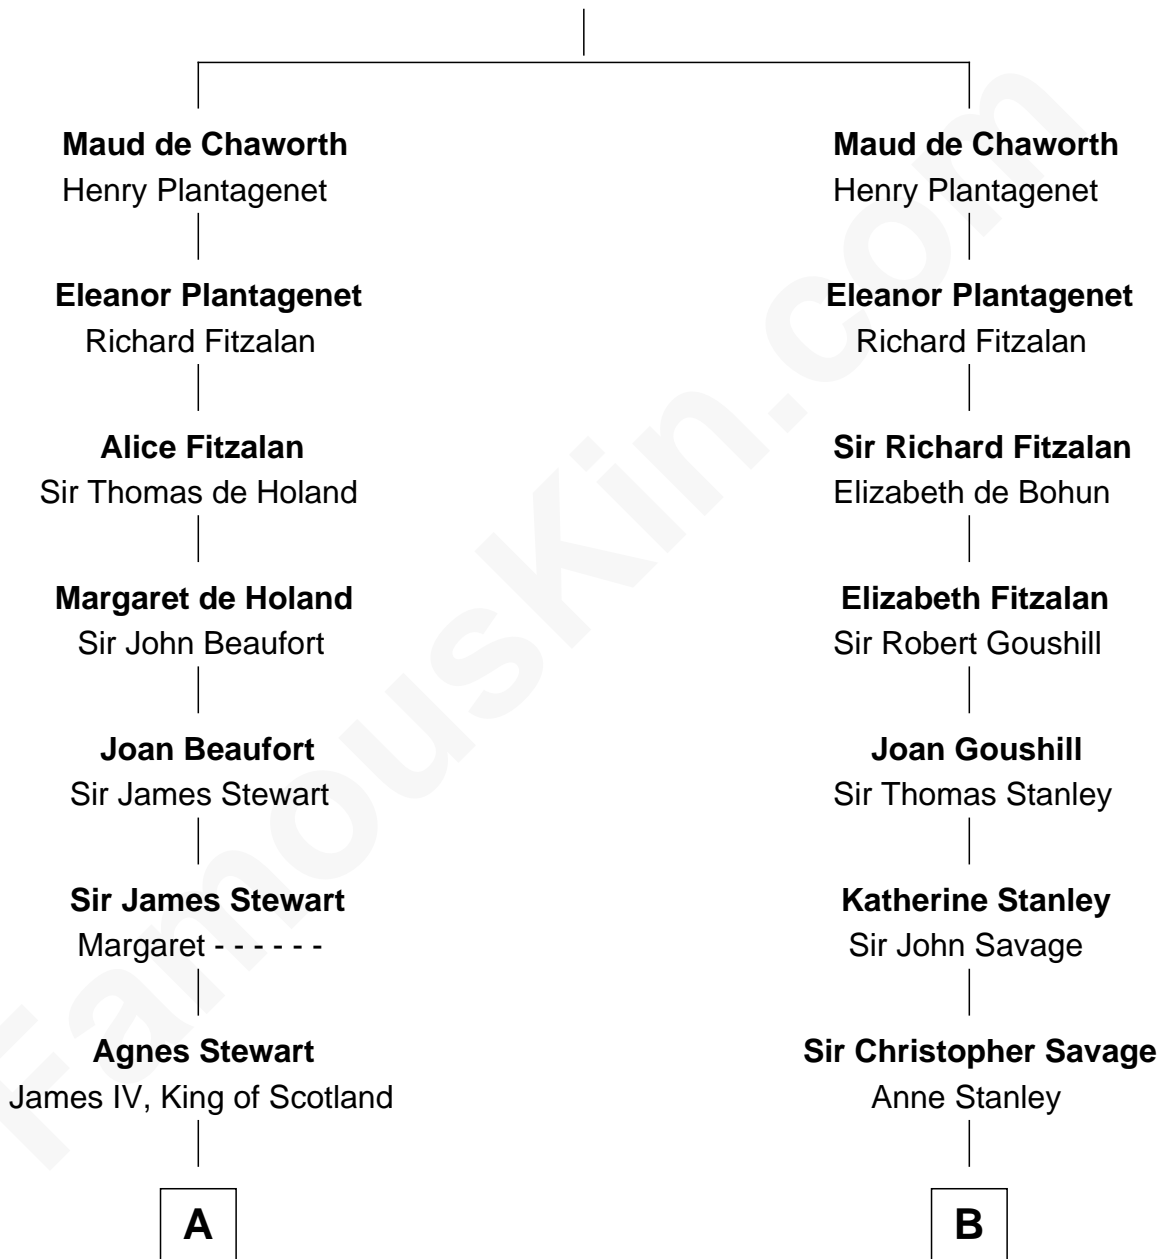

FamousKin.com Relationship Chart of

Guy Ritchie

British Filmmaker

17th cousin 4 times removed of

Zachary Taylor

12th U.S. President

Sir Patrick de Chaworth

Isabella de Beauchamp

C

Frederica Crofton

Hubert McLaughlin

Vivian Guy Ouseley McLaughlin

Edith Jane Martineau

Doris Margaretta McLaughlin

Stuart John Ritchie

John Vivian Ritchie

Amber Mary Parkinson

Guy Ritchie

British Filmmaker