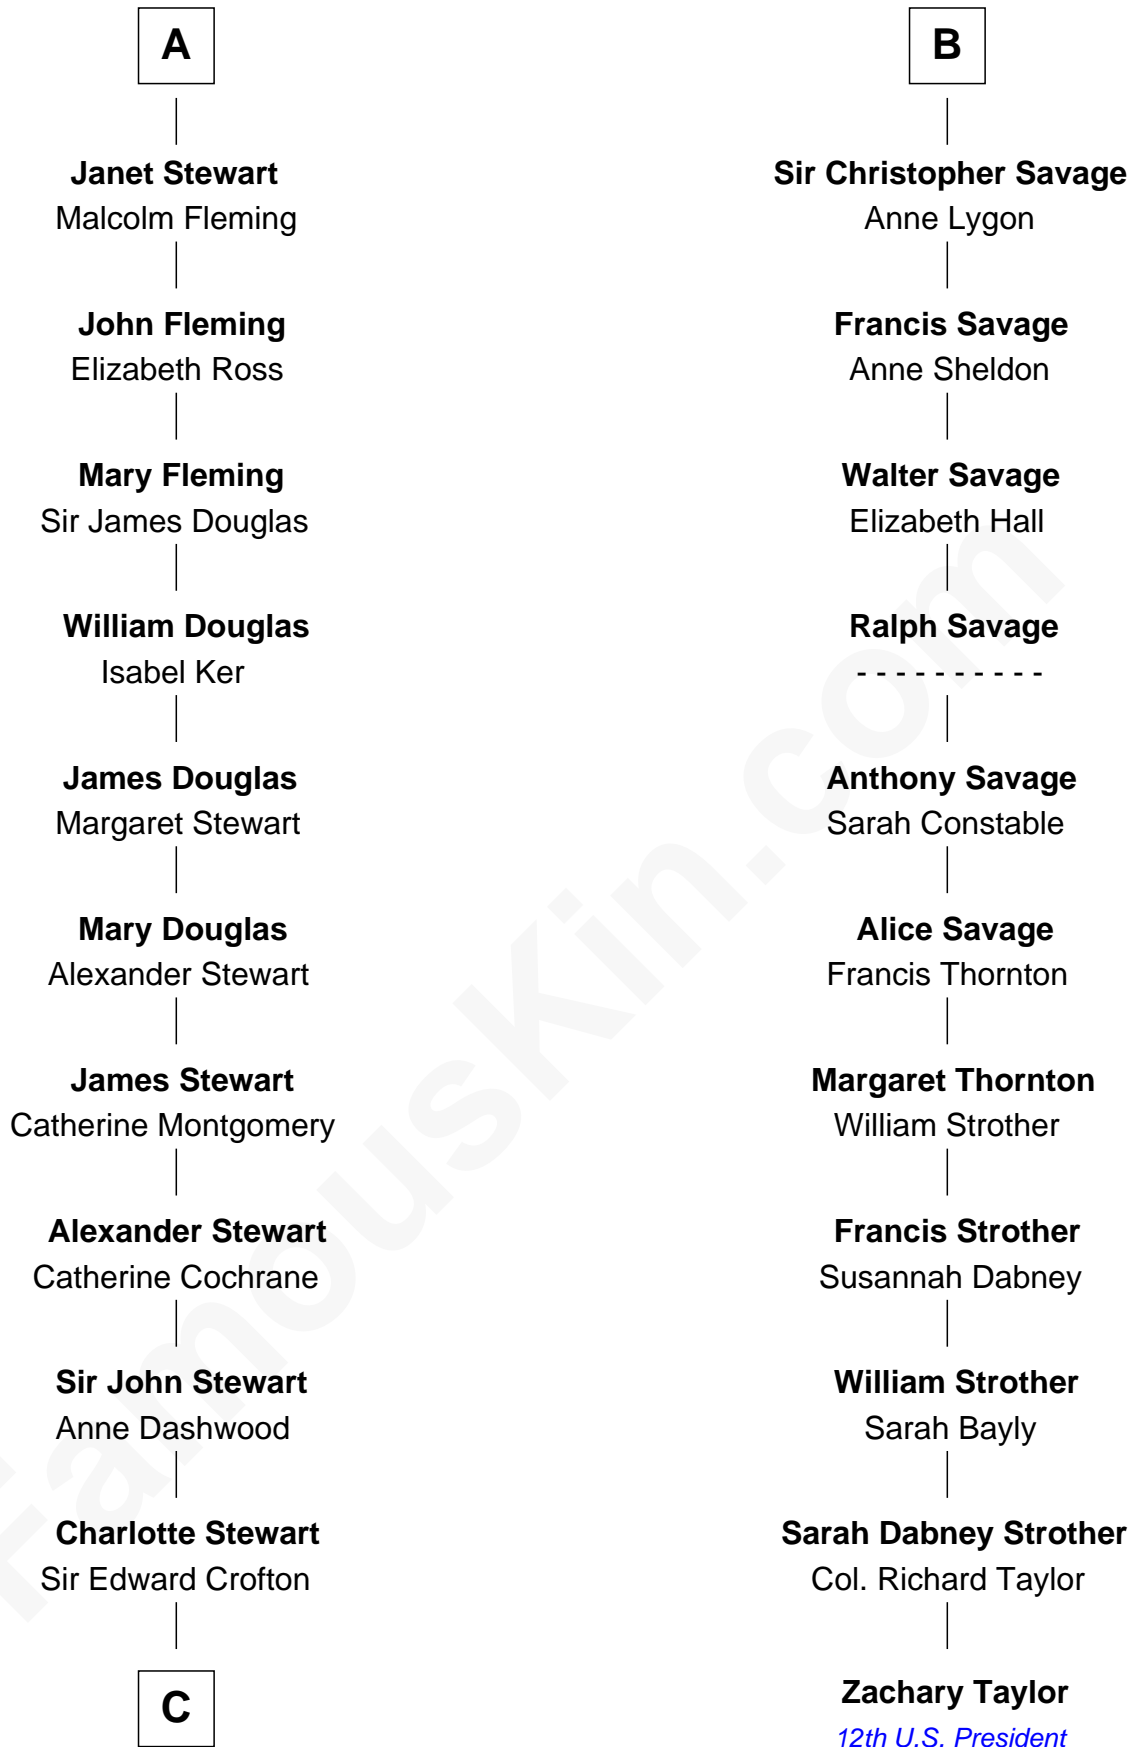

FamousKin.com Relationship Chart of

Guy Ritchie

British Filmmaker

17th cousin 4 times removed of

Zachary Taylor

12th U.S. President

Sir Patrick de Chaworth

Isabella de Beauchamp

C

Frederica Crofton

Hubert McLaughlin

Vivian Guy Ouseley McLaughlin

Edith Jane Martineau

Doris Margaretta McLaughlin

Stuart John Ritchie

John Vivian Ritchie

Amber Mary Parkinson

Guy Ritchie

British Filmmaker