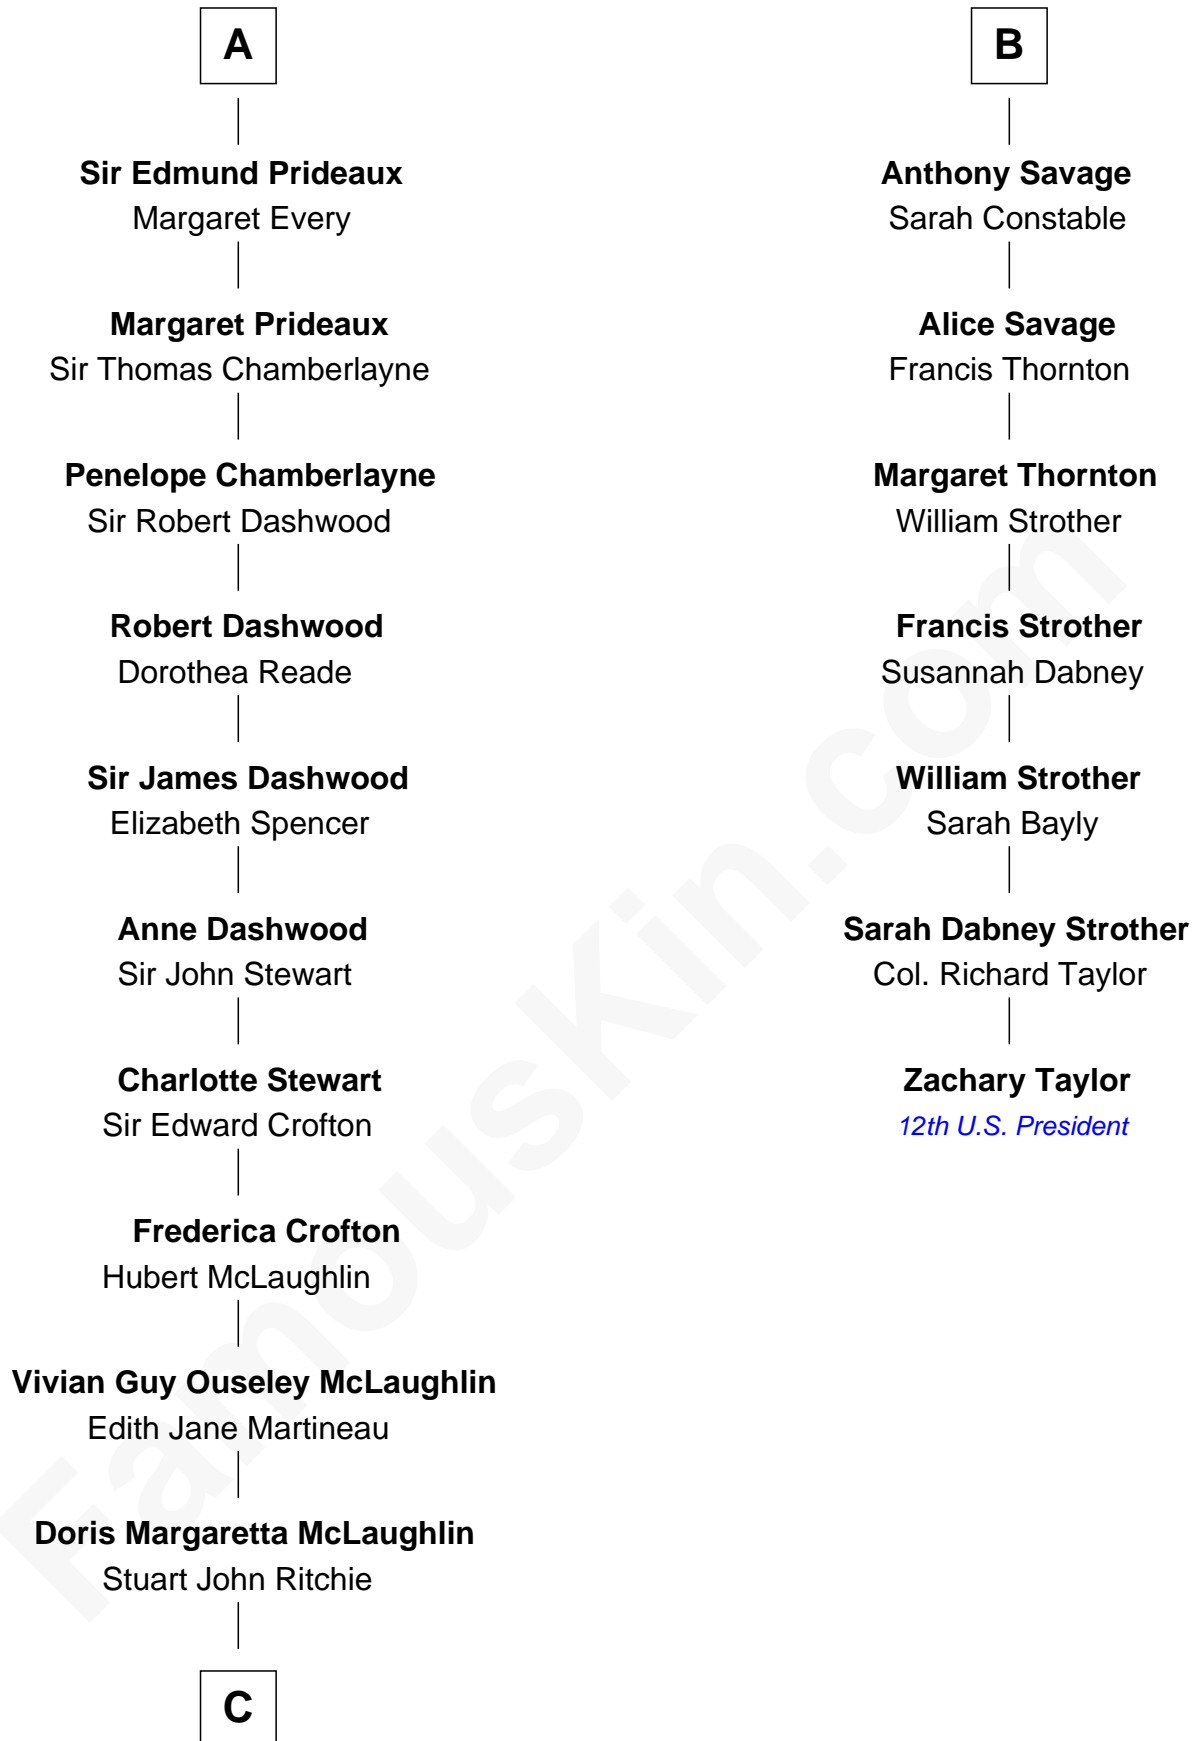

FamousKin.com Relationship Chart of

Guy Ritchie

British Filmmaker

13th cousin 5 times removed of

Zachary Taylor

12th U.S. President

C

—
John Vivian Ritchie
Amber Mary Parkinson