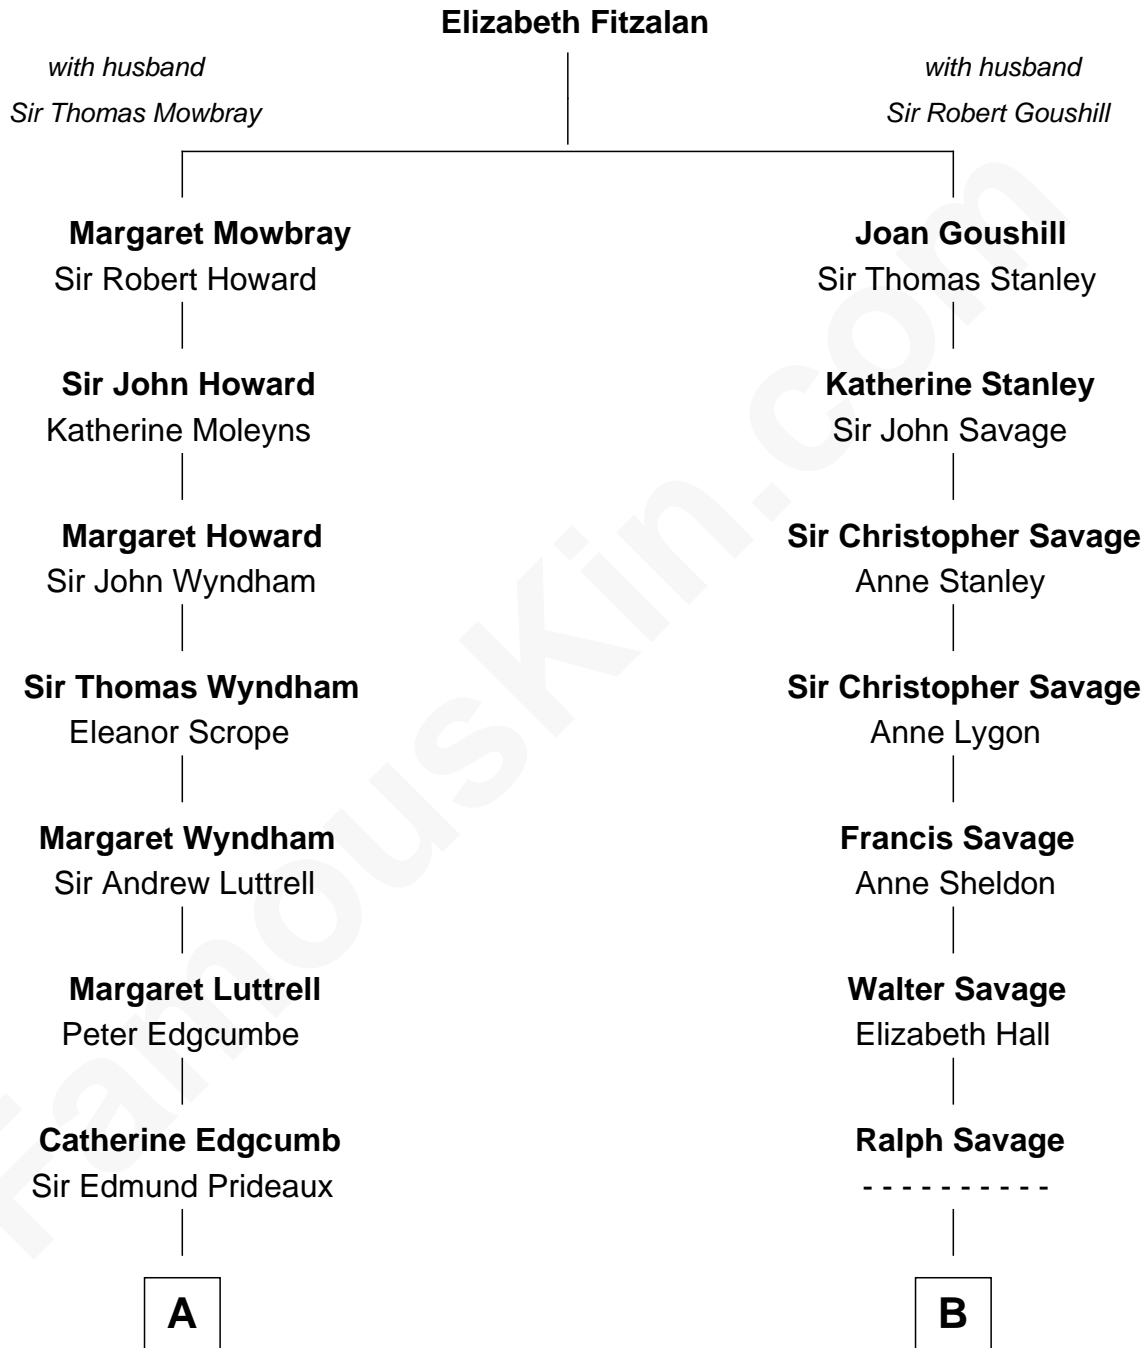

FamousKin.com Relationship Chart of

Guy Ritchie

British Filmmaker

13th cousin 5 times removed of

Zachary Taylor

12th U.S. President

C

—
John Vivian Ritchie
Amber Mary Parkinson

—
Guy Ritchie
British Filmmaker

FamousKin.com