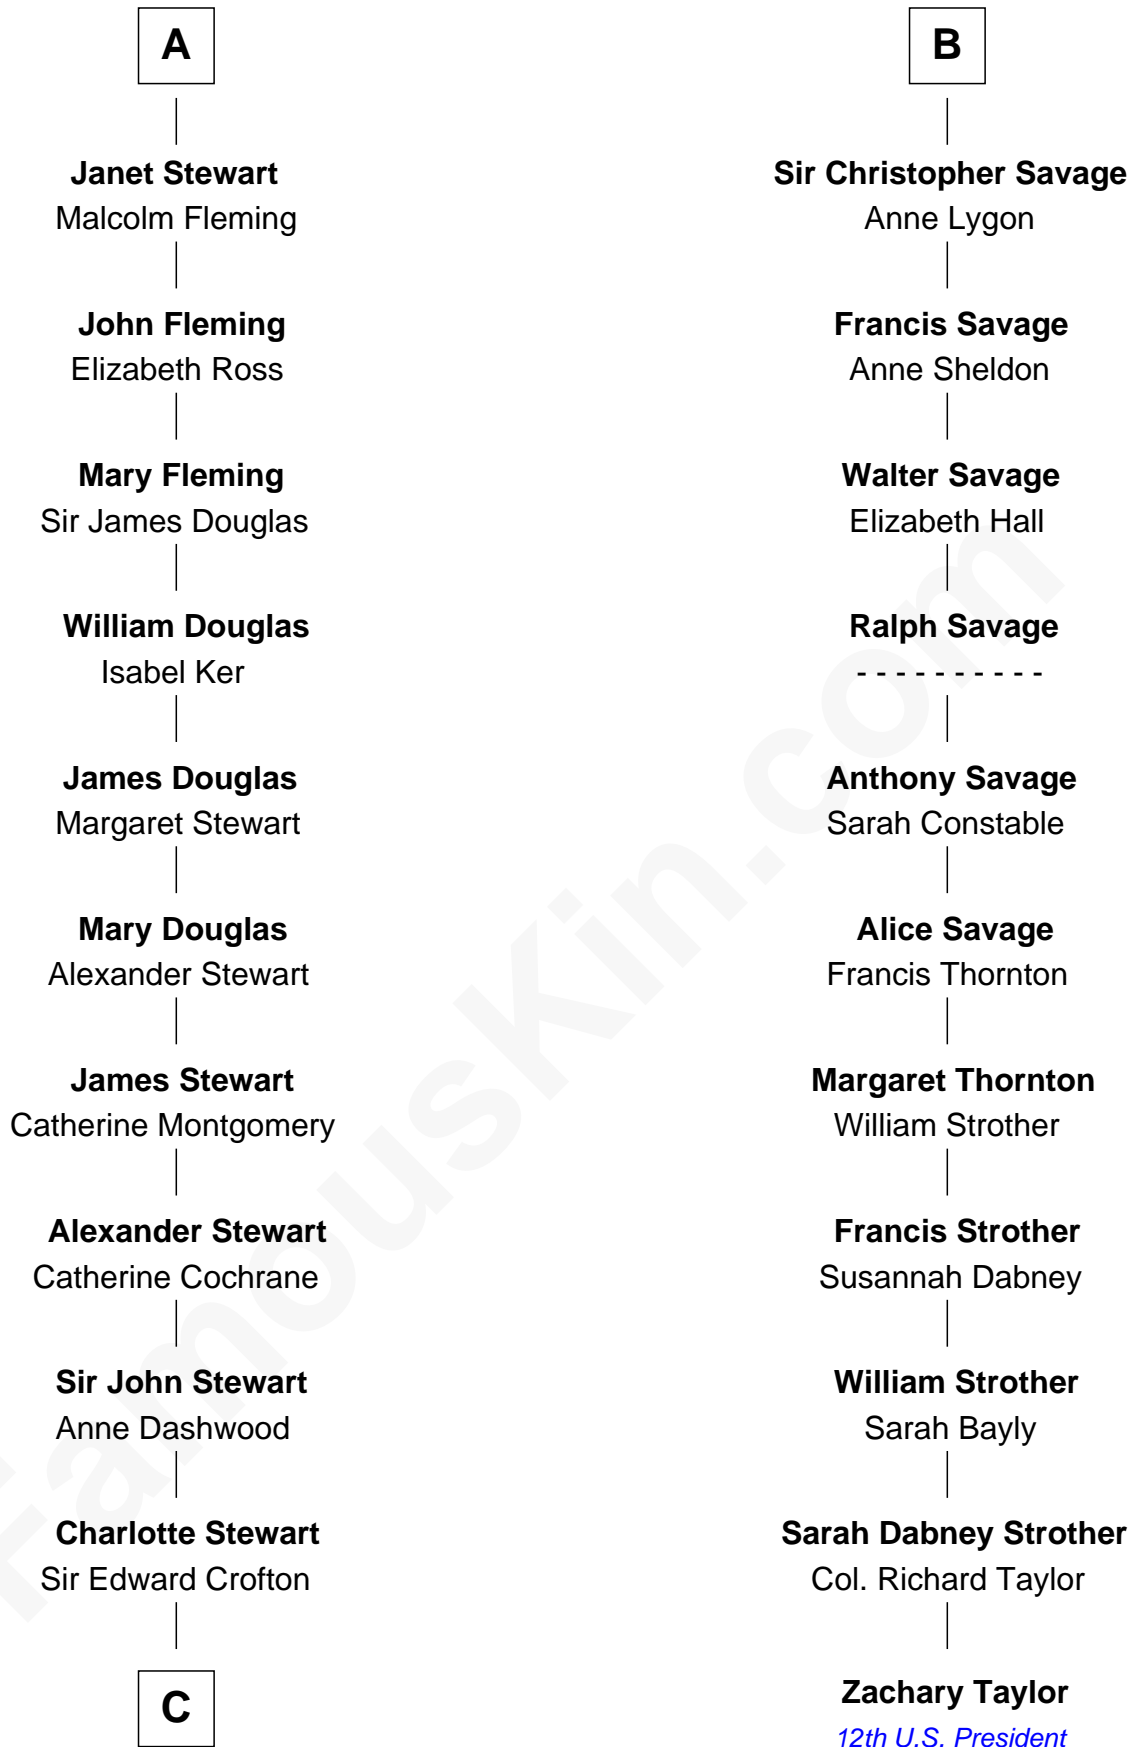

FamousKin.com Relationship Chart of

Guy Ritchie

British Filmmaker

17th cousin 4 times removed of

Zachary Taylor

12th U.S. President

Richard Fitzalan

Alice de Saluzzo

C

Frederica Crofton

Hubert McLaughlin

Vivian Guy Ouseley McLaughlin

Edith Jane Martineau

Doris Margaretta McLaughlin

Stuart John Ritchie

John Vivian Ritchie

Amber Mary Parkinson

Guy Ritchie

British Filmmaker