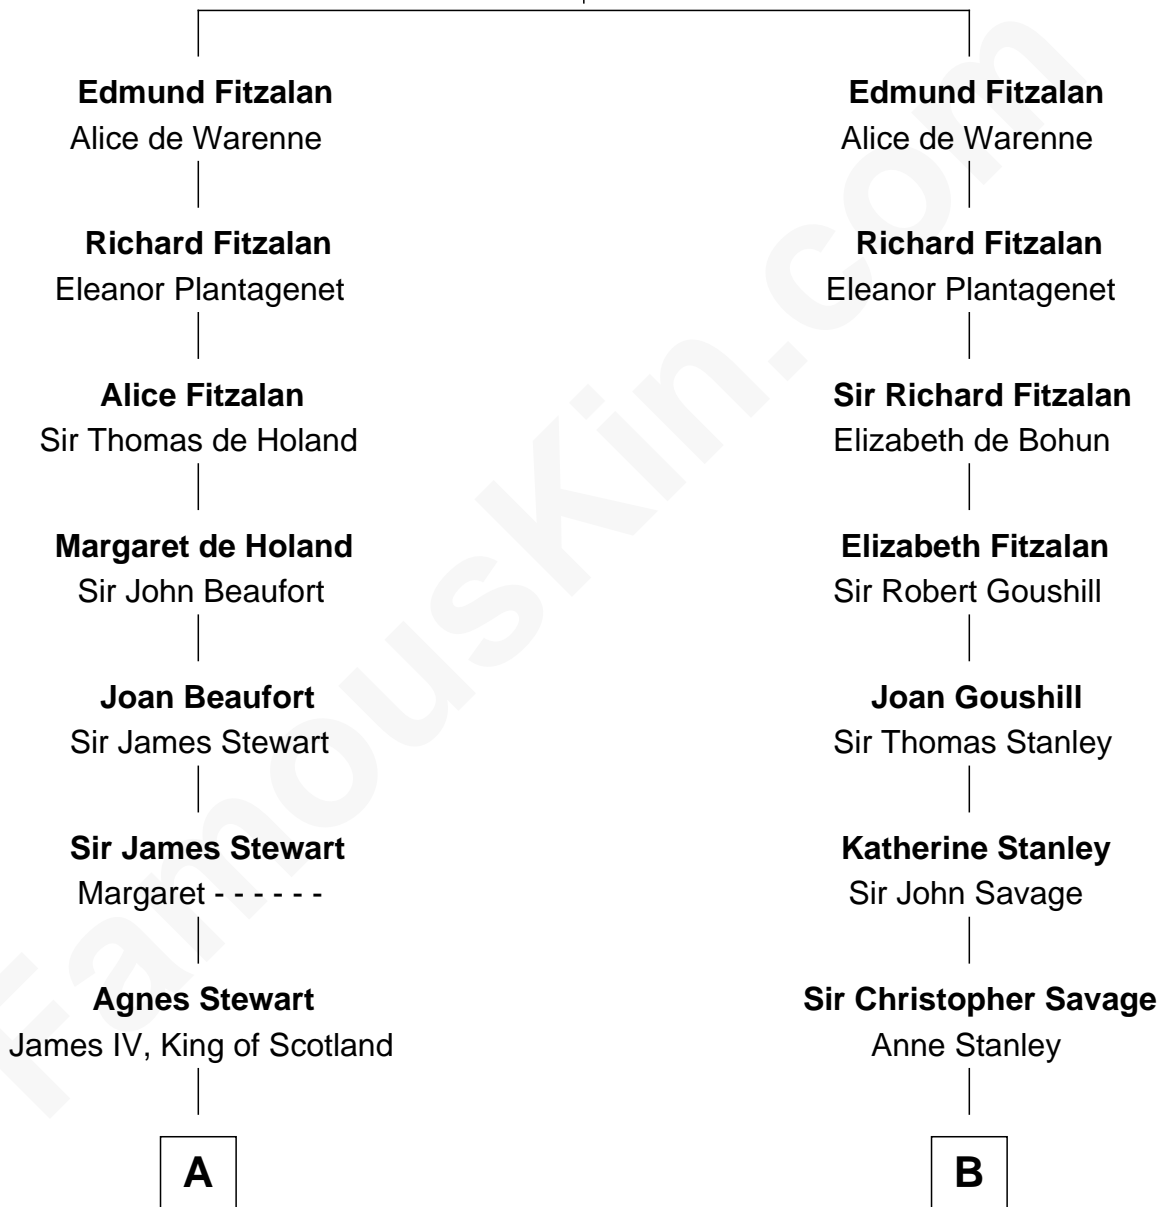

FamousKin.com Relationship Chart of

Guy Ritchie

British Filmmaker

17th cousin 4 times removed of

Zachary Taylor

12th U.S. President

Richard Fitzalan

Alice de Saluzzo

Amber Mary Parkinson

Guy Ritchie

British Filmmaker