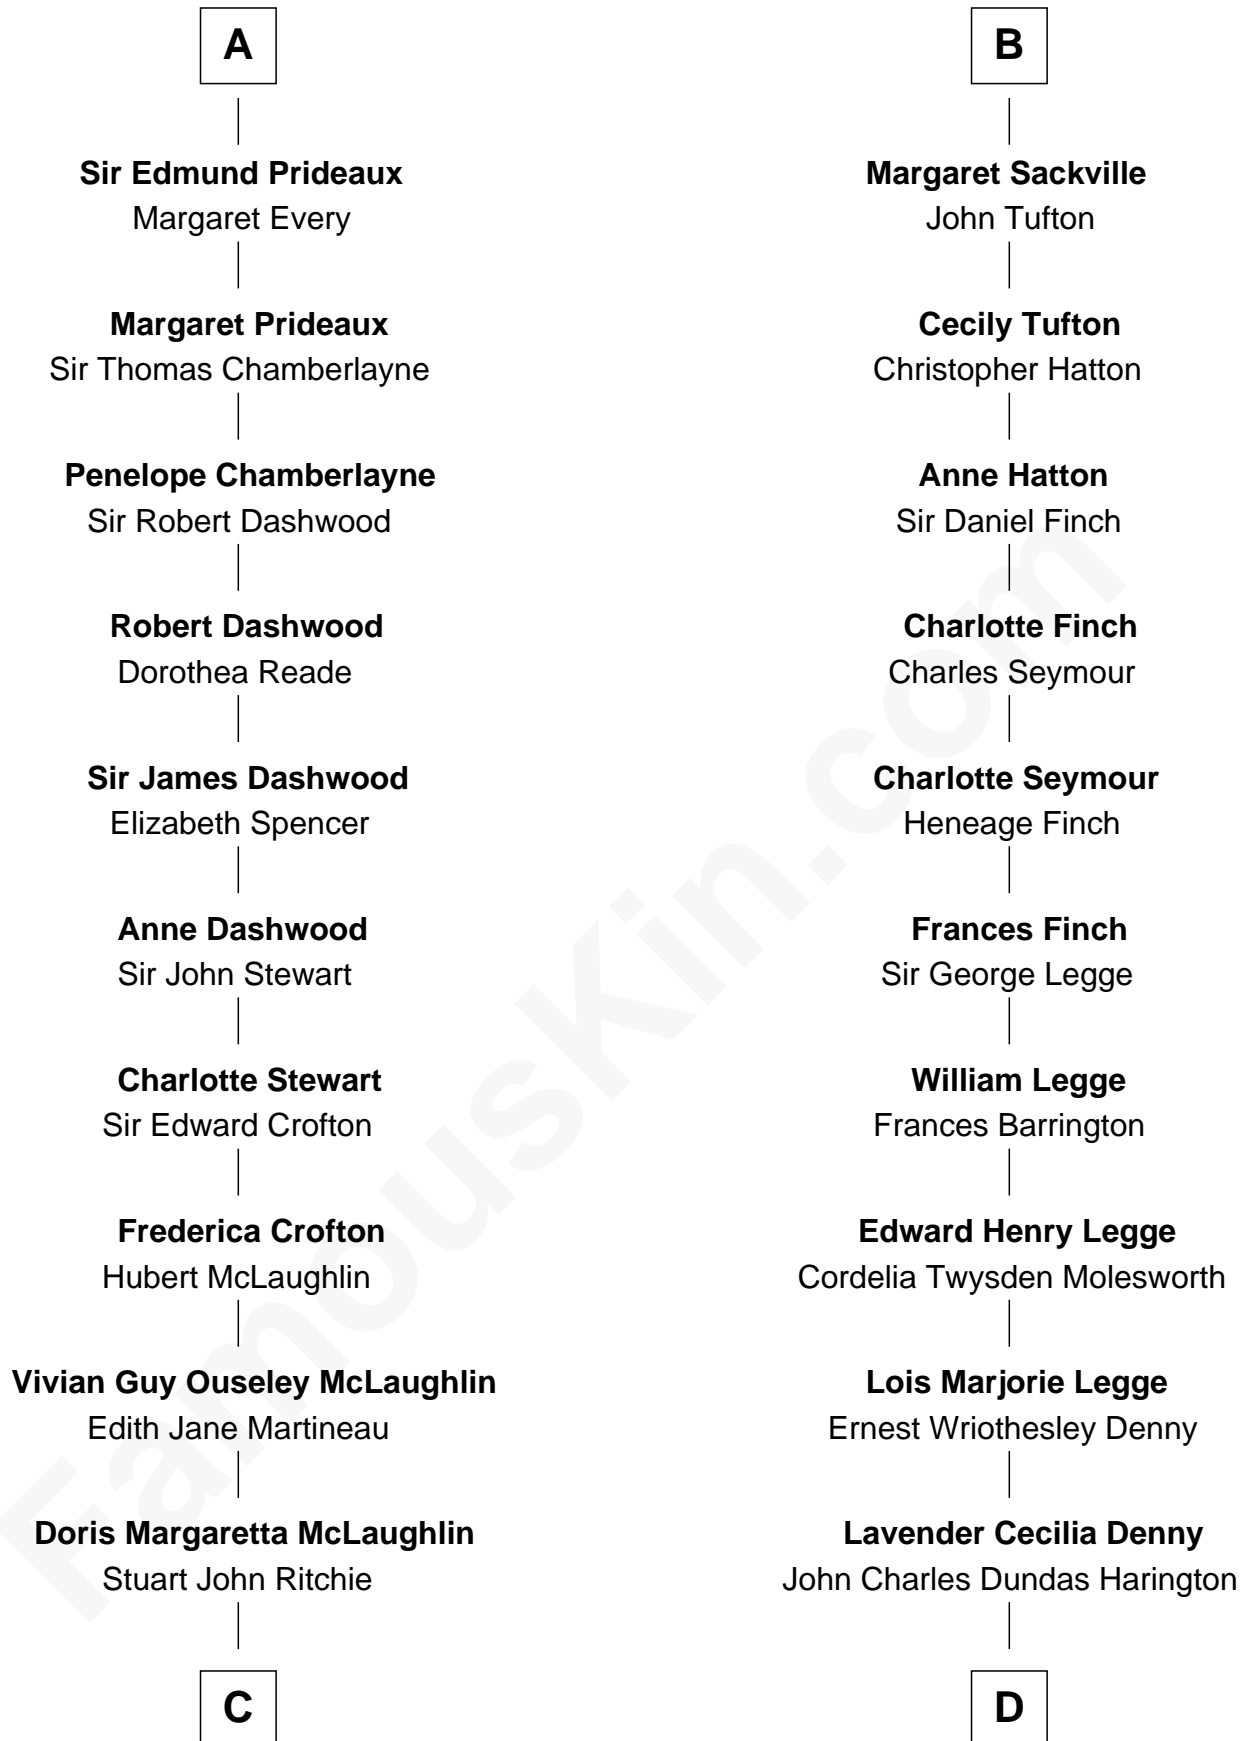

FamousKin.com Relationship Chart of

Guy Ritchie
British Filmmaker

18th cousin of

Kit Harington
TV Actor - "Game of Thrones"

C

John Vivian Ritchie
Amber Mary Parkinson

Guy Ritchie
British Filmmaker

D

Sir David Richard Harington
Deborah Jane Catesby

Kit Harington
TV Actor - "Game of Thrones"

FamousKin.com