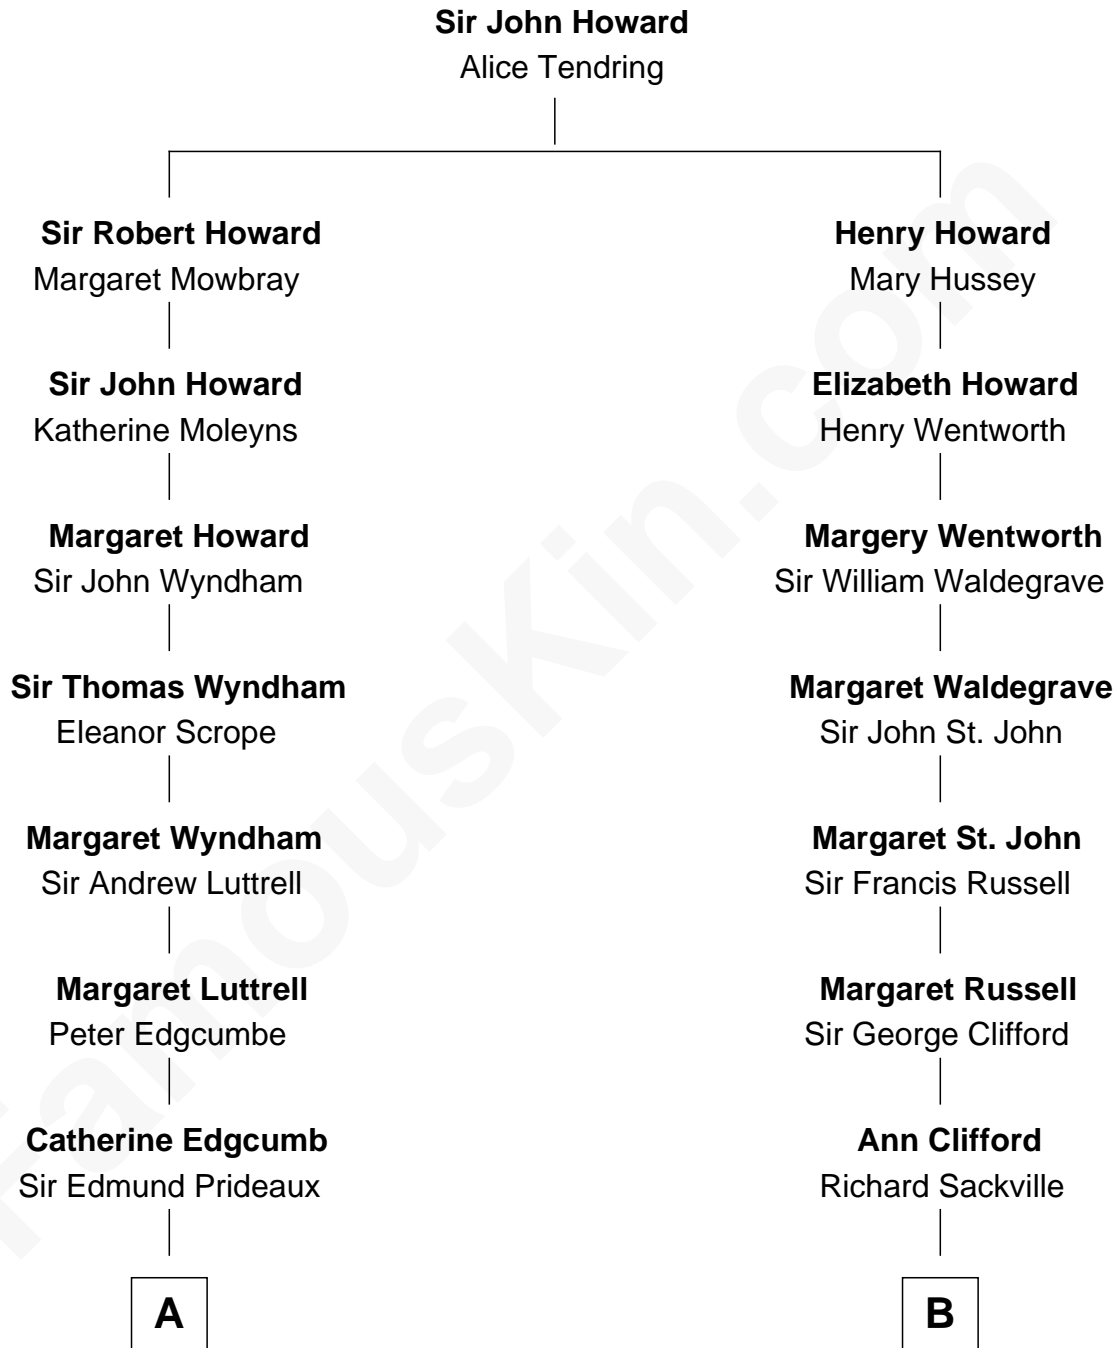

FamousKin.com Relationship Chart of

Guy Ritchie
British Filmmaker

18th cousin of

Kit Harington
TV Actor - "Game of Thrones"

C

John Vivian Ritchie
Amber Mary Parkinson

Guy Ritchie
British Filmmaker

D

Sir David Richard Harington
Deborah Jane Catesby

Kit Harington
TV Actor - "Game of Thrones"

FamousKin.com