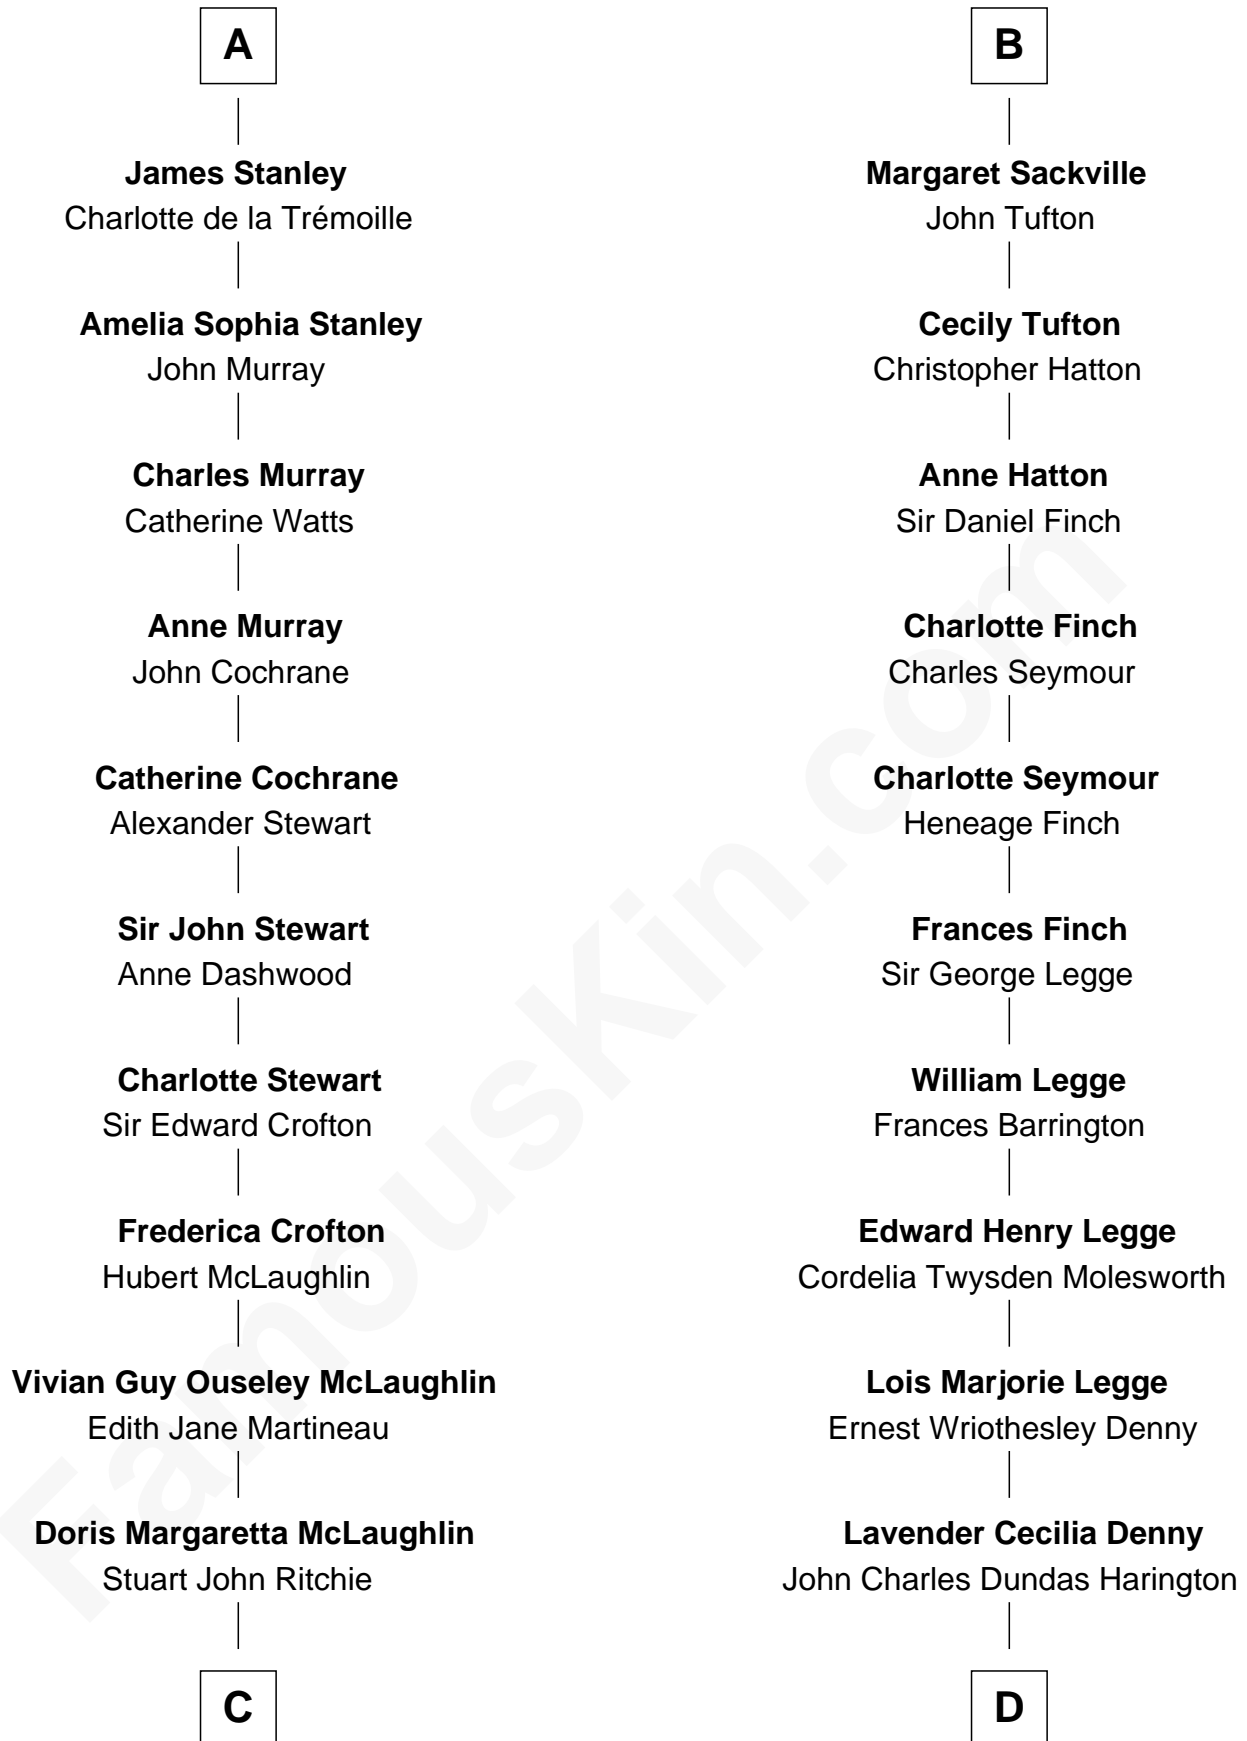

FamousKin.com Relationship Chart of

Guy Ritchie
British Filmmaker

18th cousin of

Kit Harington
TV Actor - "Game of Thrones"

C

John Vivian Ritchie
Amber Mary Parkinson

Guy Ritchie
British Filmmaker

D

Sir David Richard Harington
Deborah Jane Catesby

Kit Harington
TV Actor - "Game of Thrones"

FamousKin.com