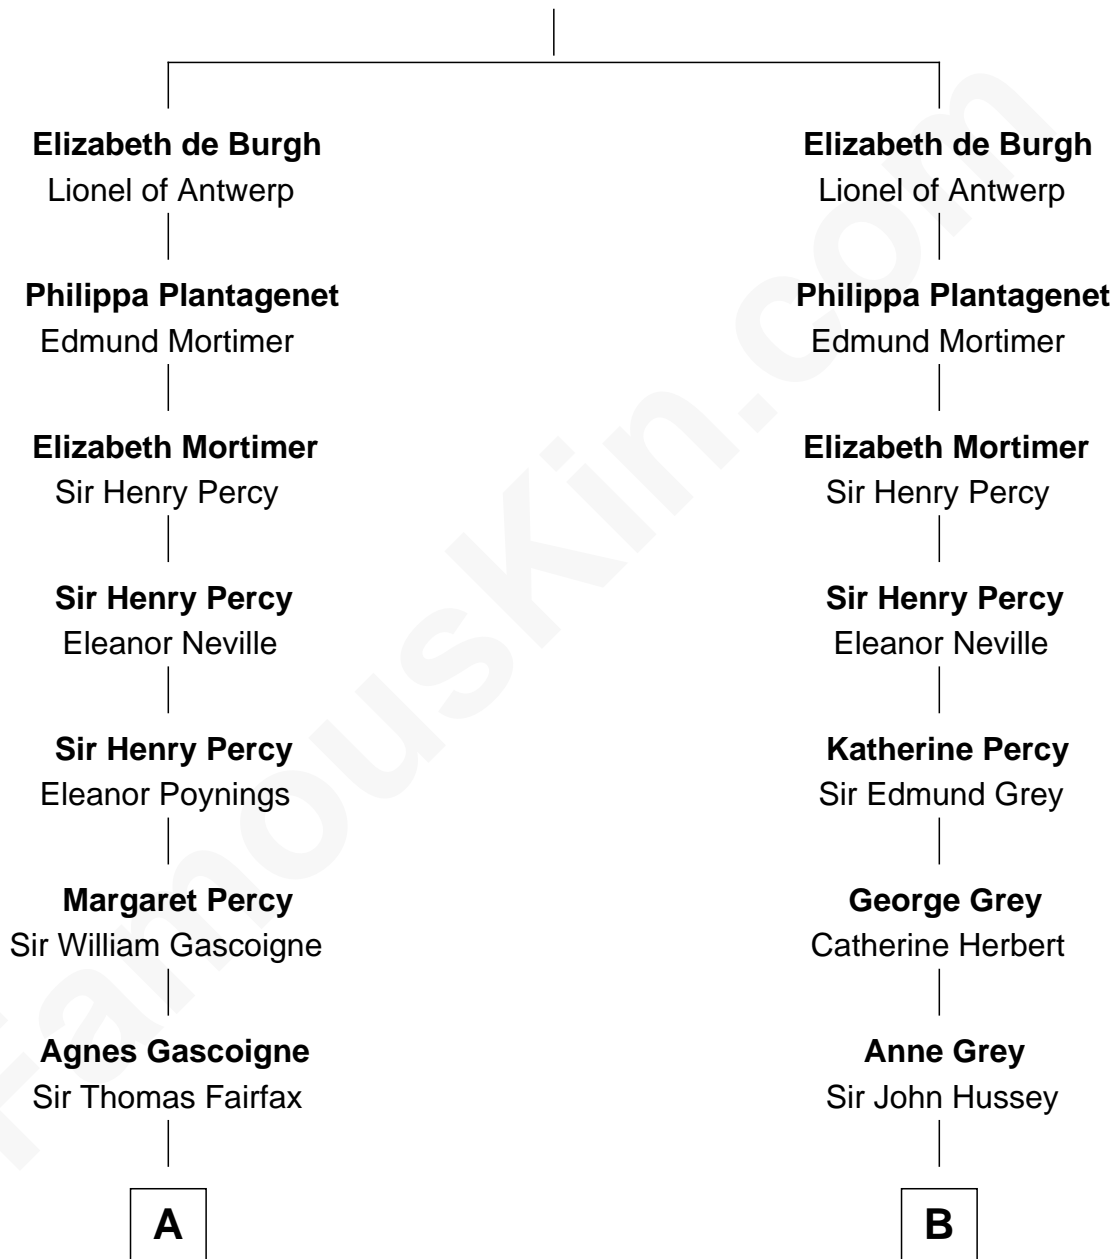

FamousKin.com Relationship Chart of

Guy Ritchie

British Filmmaker

20th cousin 1 time removed of

Kit Harington

TV Actor - "Game of Thrones"

William de Burgh
Maude of Lancaster

C

Edith Jane Martineau
Vivian Guy Ouseley McLaughlin

Doris Margaretta McLaughlin
Stuart John Ritchie

John Vivian Ritchie
Amber Mary Parkinson

Guy Ritchie
British Filmmaker

D

Edward Henry Legge
Cordelia Twysden Molesworth