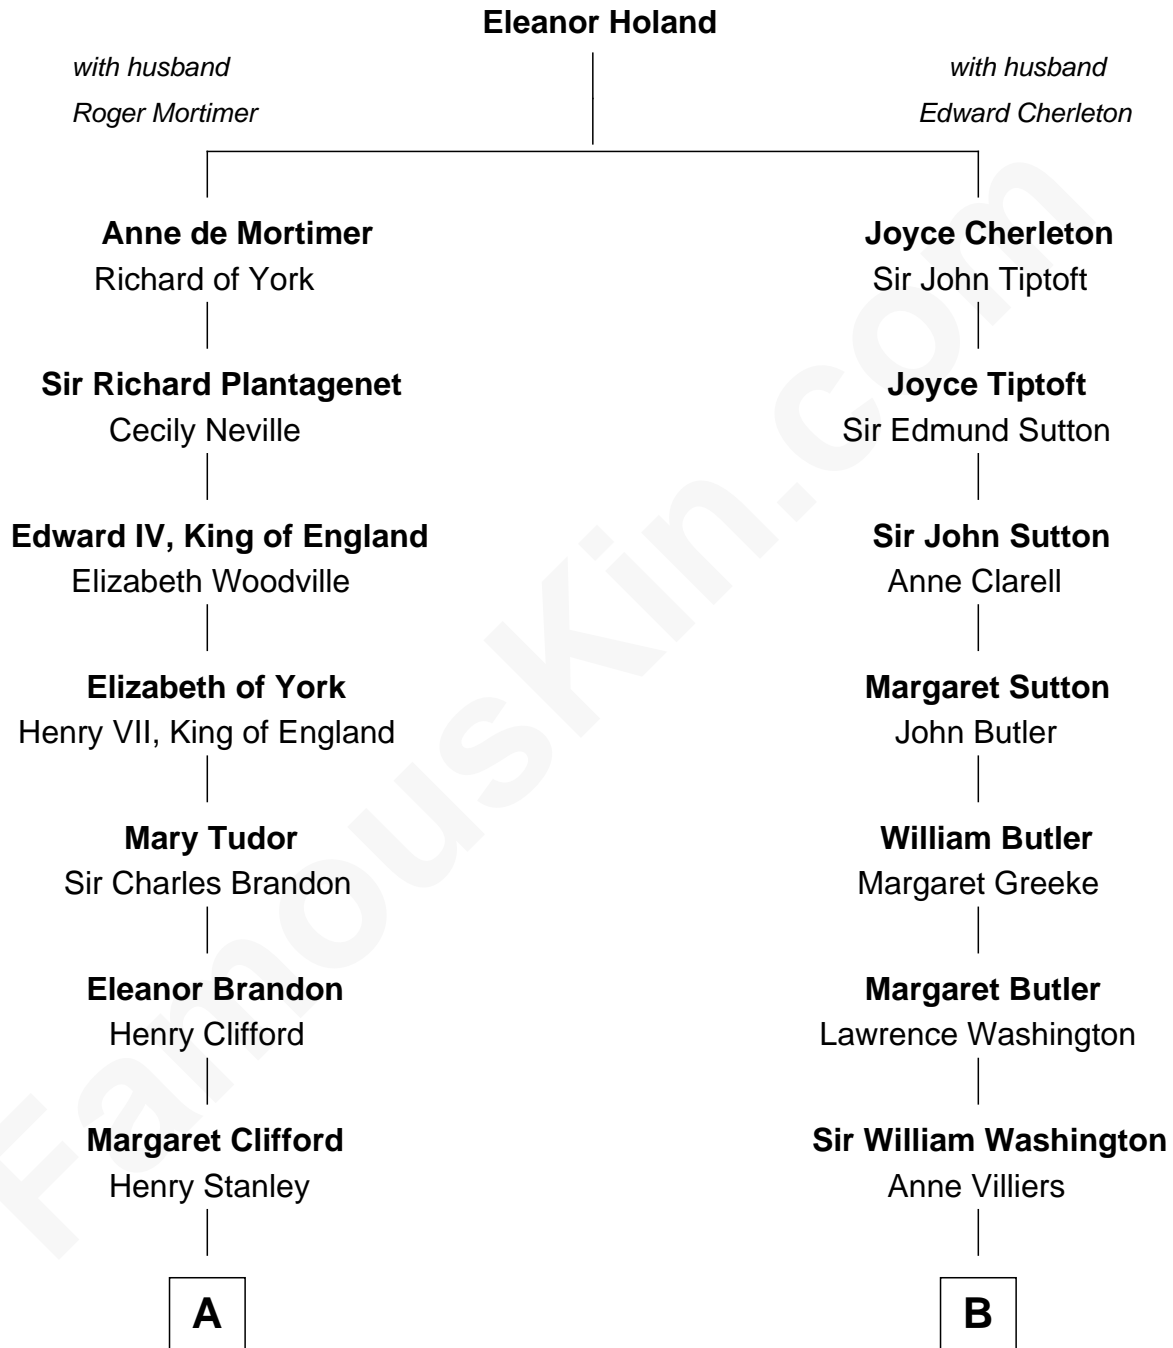

# FamousKin.com Relationship Chart of

**Guy Ritchie**

*British Filmmaker*

18th cousin 1 time removed of

**Kit Harington**

*TV Actor - "Game of Thrones"*

FamousKin.com