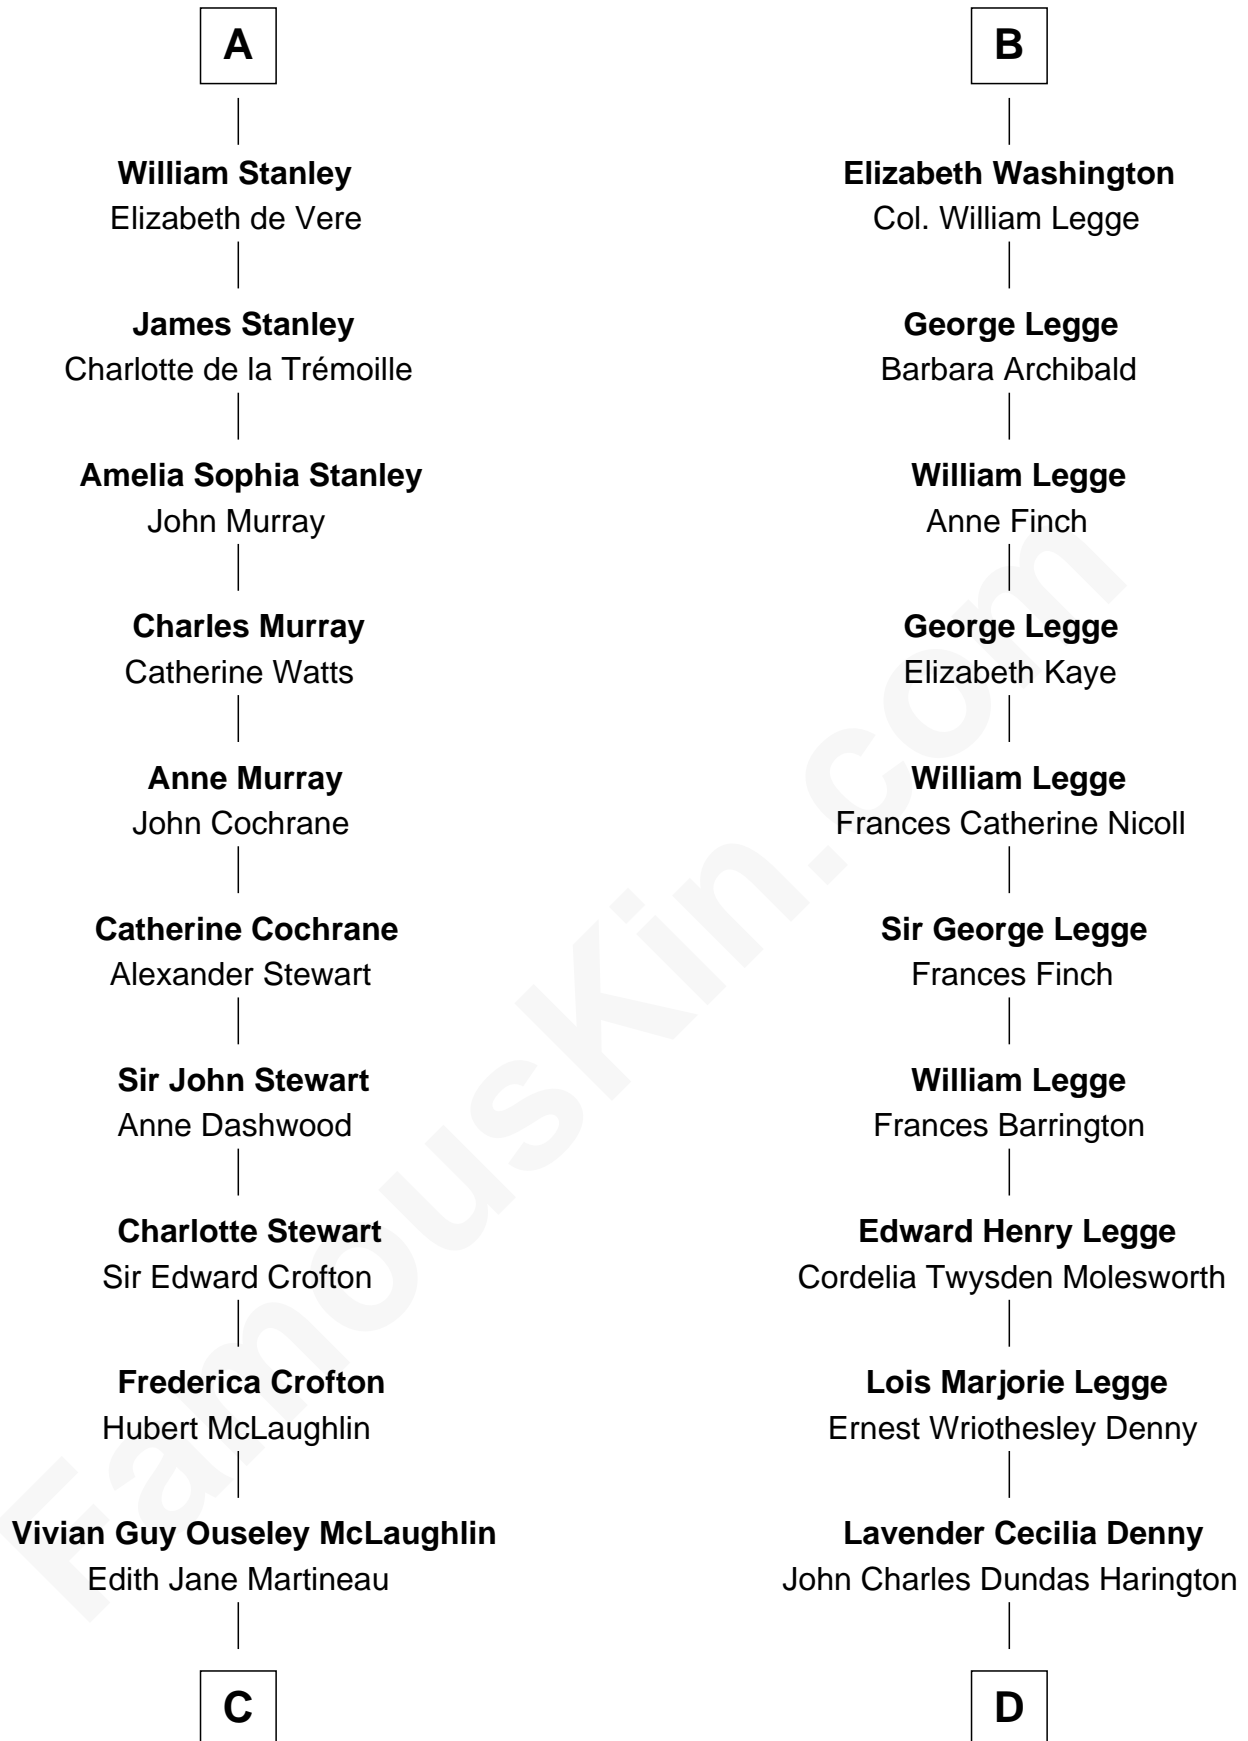

# FamousKin.com Relationship Chart of

**Guy Ritchie**

*British Filmmaker*

18th cousin 1 time removed of

**Kit Harington**

*TV Actor - "Game of Thrones"*

FamousKin.com