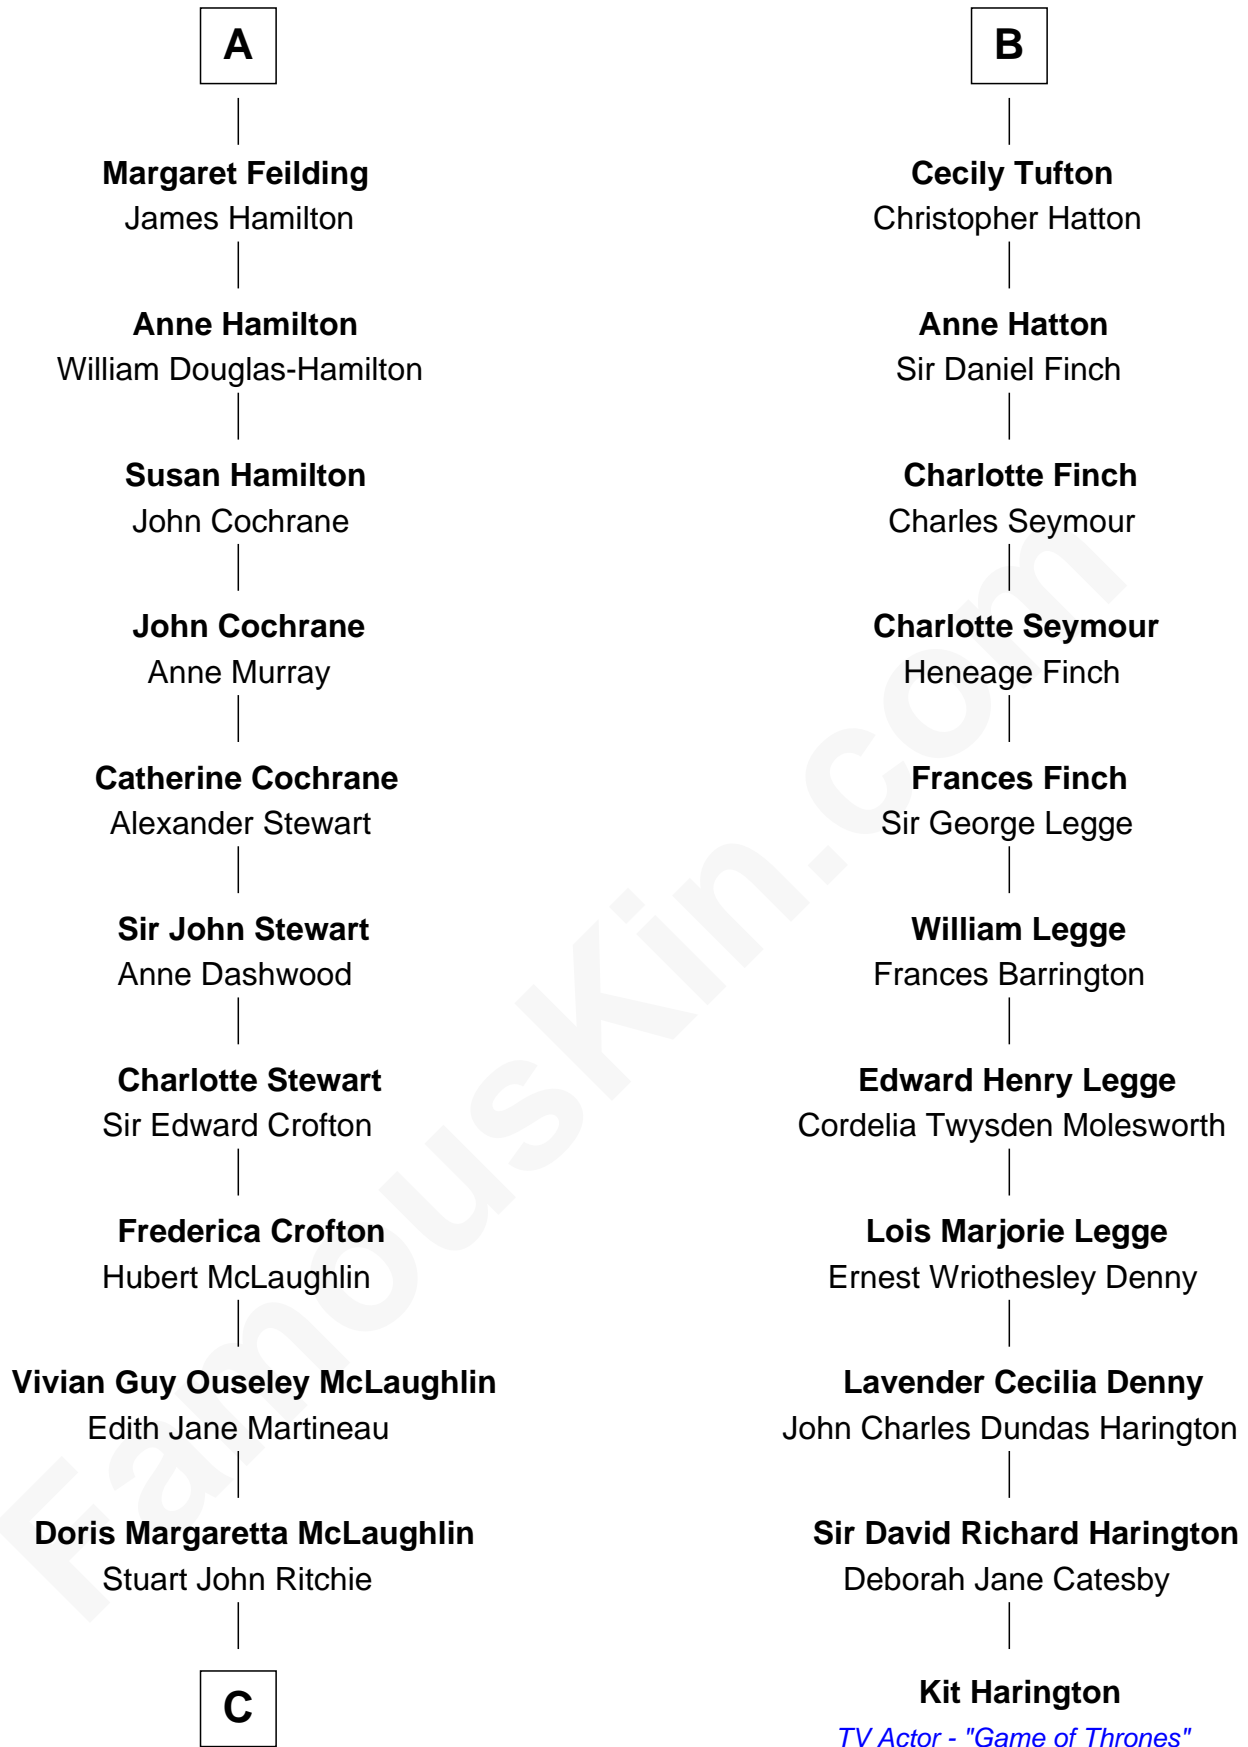

# FamousKin.com Relationship Chart of

**Guy Ritchie**

*British Filmmaker*

17th cousin 1 time removed of

**Kit Harington**

*TV Actor - "Game of Thrones"*

**Sir Richard Neville**

Alice Montagu

**Alice de Neville**  
Sir Henry FitzHugh

**Elizabeth FitzHugh**  
Sir William Parr

**William Parr**  
Mary Salisbury

**Maud Parr**  
Sir Ralph Lane

**Dorothy Lane**  
Sir William Feilding

**Basil Feilding**  
Elizabeth Aston

**William Feilding**  
Susan Villiers

**A**

**John Neville**  
Isabel Ingoldthorpe

**Lucy Neville**  
Sir Anthony Browne

**Elizabeth Browne**  
Henry Somerset

**Lucy Somerset**  
John Neville

**Dorothy Neville**  
Sir Thomas Cecil

**Frances Cecil**  
Sir Nicholas Tufton

**John Tufton**  
Margaret Sackville

**B**

**C**

—  
**John Vivian Ritchie**  
Amber Mary Parkinson

—  
**Guy Ritchie**  
*British Filmmaker*

FamousKin.com