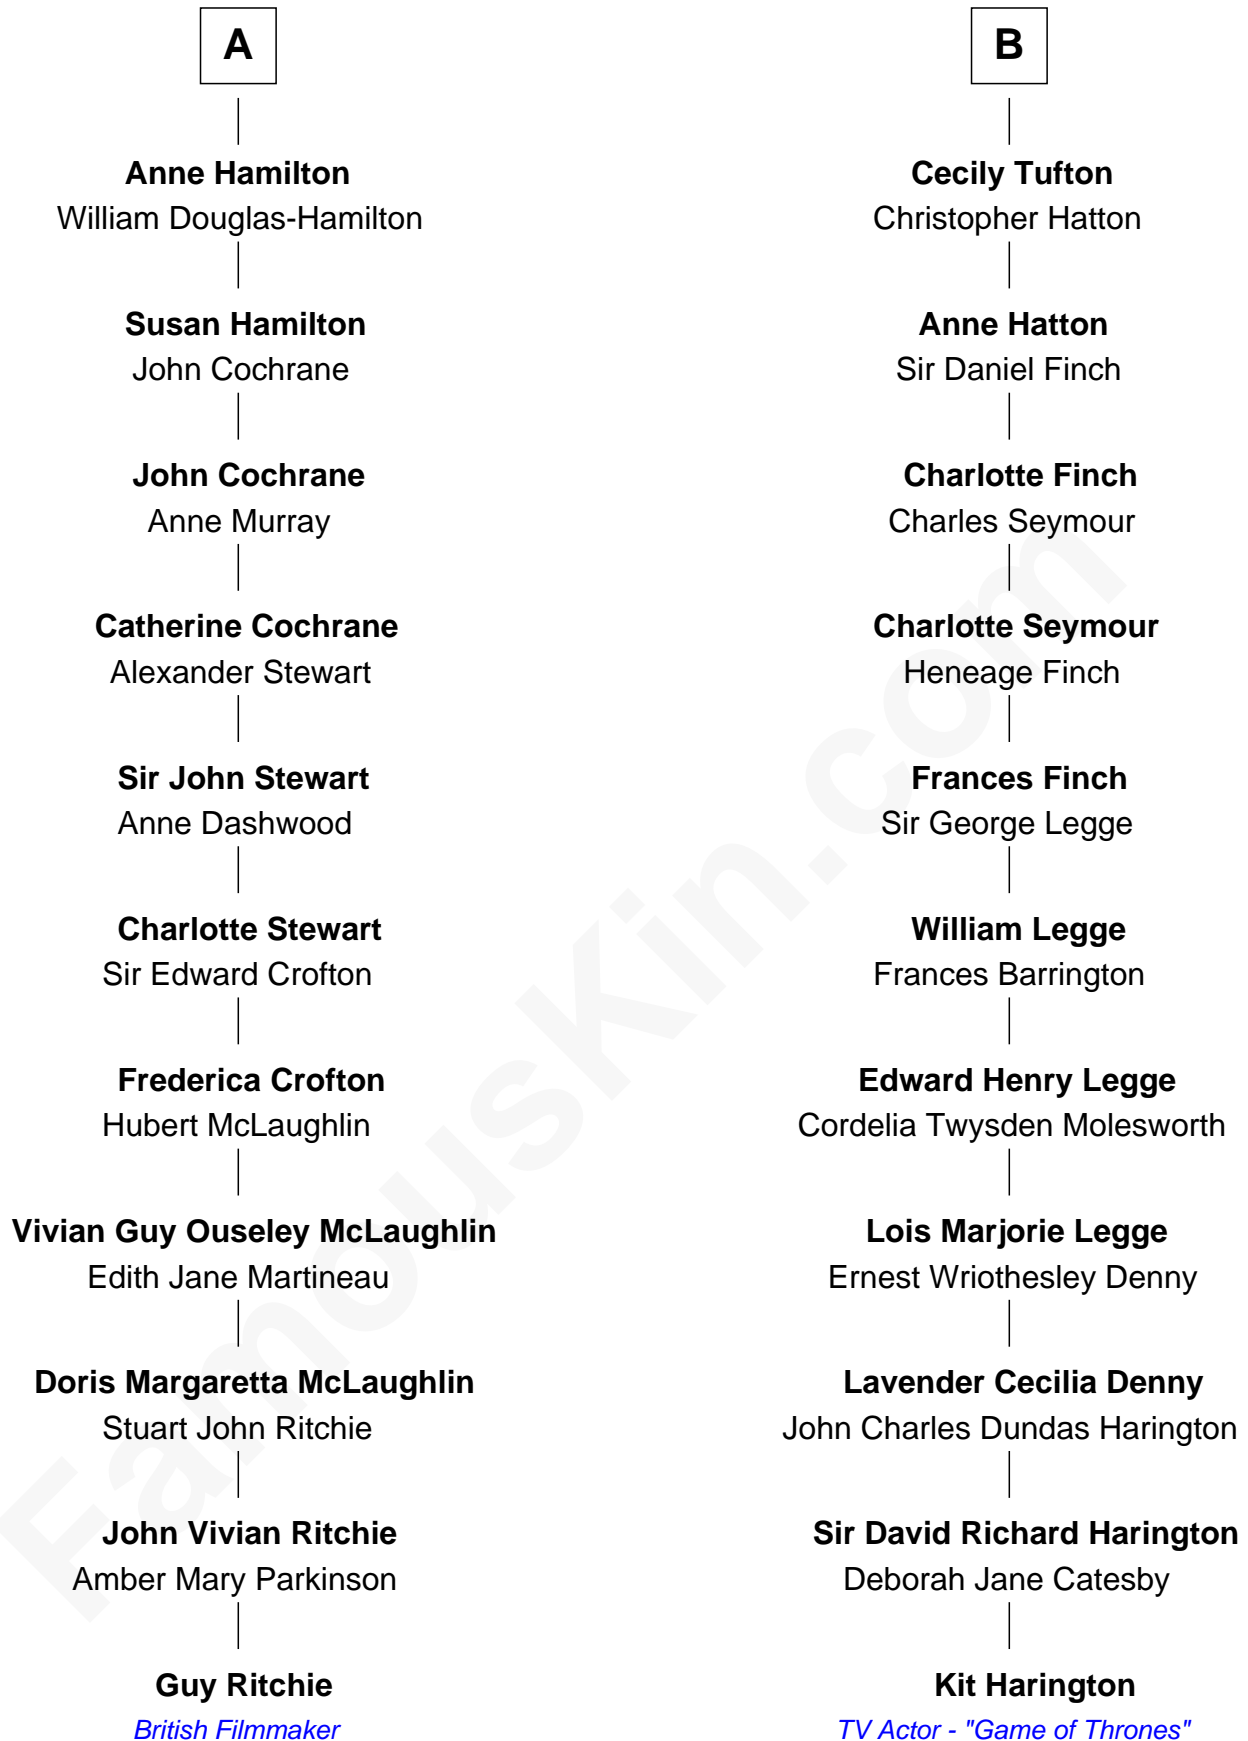

# FamousKin.com Relationship Chart of

**Guy Ritchie**  
British Filmmaker

17th cousin of

**Kit Harington**  
TV Actor - "Game of Thrones"

**Sir Thomas Parr**  
Alice Tunstall

**Sir William Parr**  
Elizabeth FitzHugh

**William Parr**  
Mary Salisbury

**Maud Parr**  
Sir Ralph Lane

**Dorothy Lane**  
Sir William Feilding

**Basil Feilding**  
Elizabeth Aston

**William Feilding**  
Susan Villiers

**Margaret Feilding**  
James Hamilton

**A**

**Mabel Parr**  
Sir Humphrey Dacre

**Sir Thomas Dacre**  
Elizabeth Greystoke

**William Dacre**  
Elizabeth Talbot

**Anne Dacre**  
Henry Clifford

**Sir George Clifford**  
Margaret Russell

**Ann Clifford**  
Richard Sackville

**Margaret Sackville**  
John Tufton

**B**

Guy Ritchie photo by [Georges Biard](#) (CC BY-SA 3.0)

Kit Harington photo by [Gage Skidmore](#) (CC BY-SA 2.0)