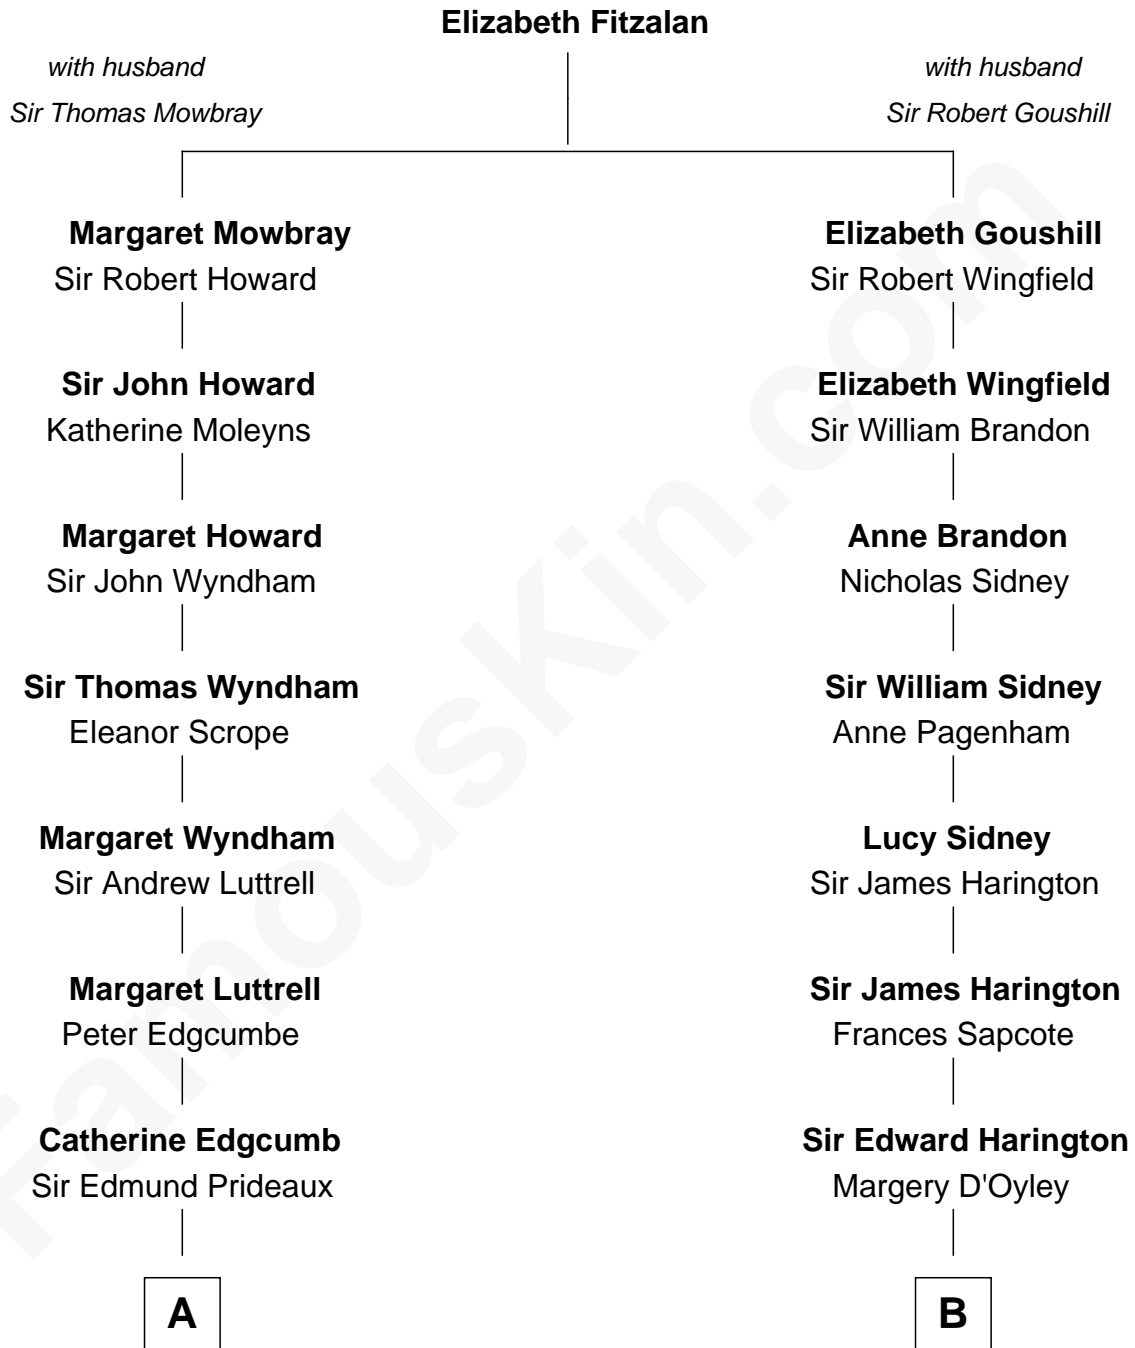

FamousKin.com Relationship Chart of

Guy Ritchie
British Filmmaker

18th cousin of

Kit Harington
TV Actor - "Game of Thrones"

C

John Vivian Ritchie
Amber Mary Parkinson

Guy Ritchie
British Filmmaker

D

Sir David Richard Harington
Deborah Jane Catesby

Kit Harington
TV Actor - "Game of Thrones"

FamousKin.com