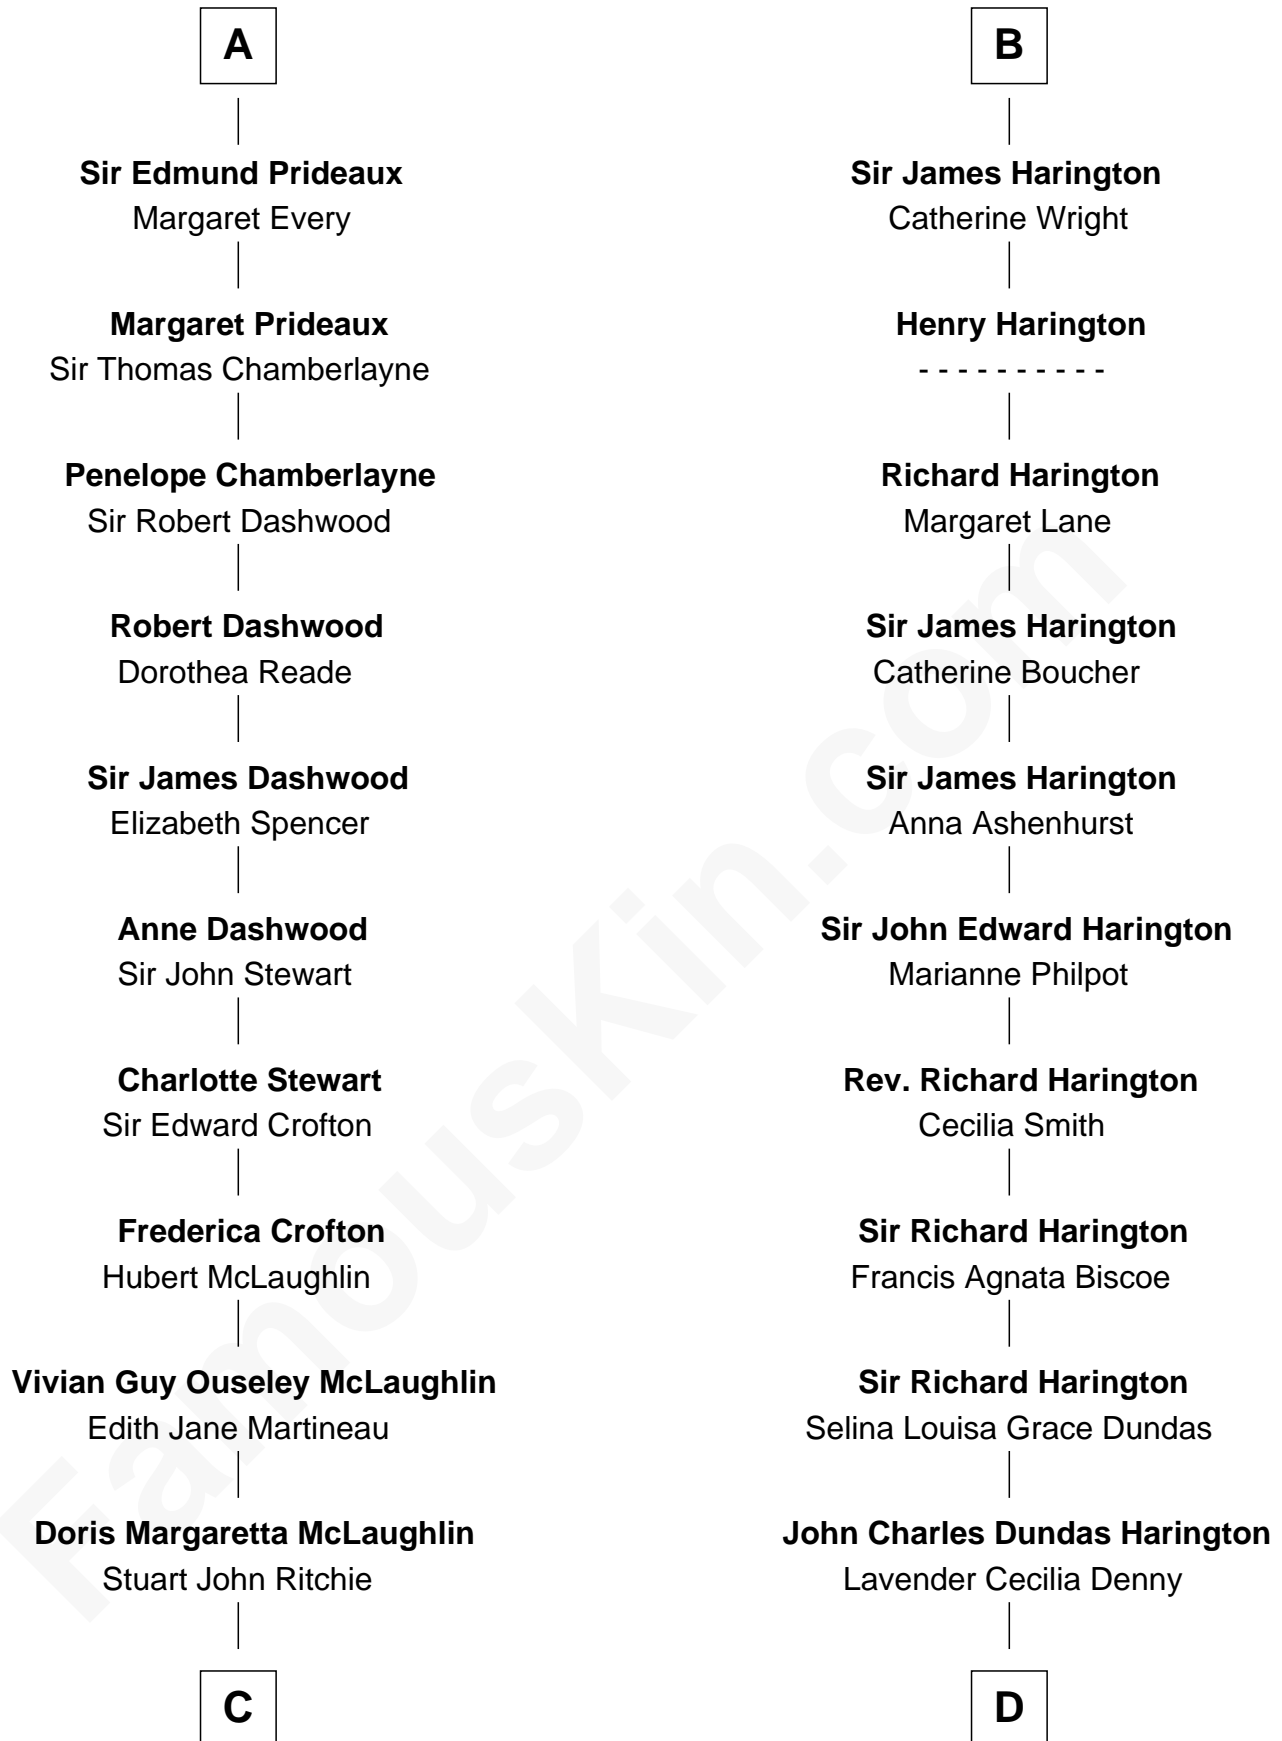

FamousKin.com Relationship Chart of

Guy Ritchie
British Filmmaker

18th cousin of

Kit Harington
TV Actor - "Game of Thrones"

C

John Vivian Ritchie
Amber Mary Parkinson

Guy Ritchie
British Filmmaker

D

Sir David Richard Harington
Deborah Jane Catesby

Kit Harington
TV Actor - "Game of Thrones"

FamousKin.com