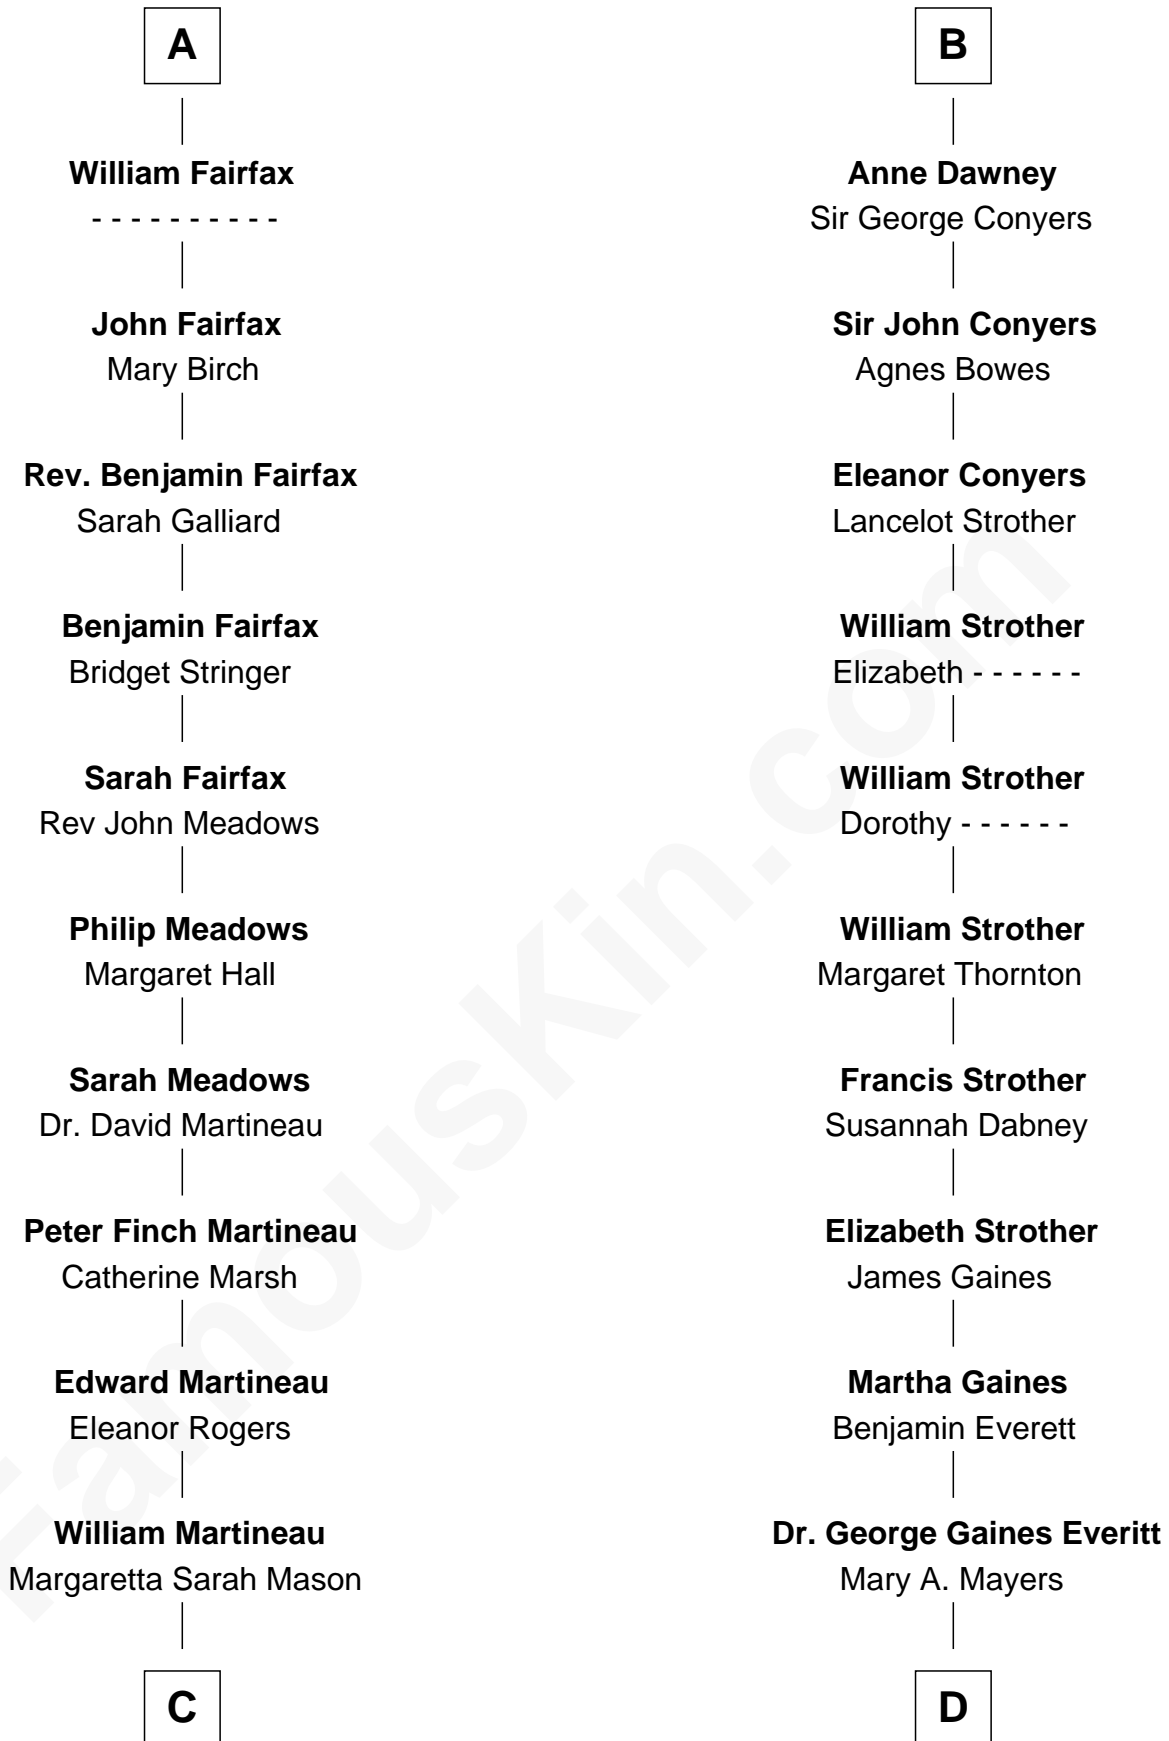

FamousKin.com Relationship Chart of

Guy Ritchie

British Filmmaker

20th cousin of

William H. Macy

TV and Movie Actor

Ralph de Stafford

with wife
Margaret de Audley

Sir Humphrey Stafford
Elizabeth Burdet

John Neville
Elizabeth Newmarch

Sir Humphrey Stafford
Eleanor Aylesbury

Jane de Neville
Sir William Gascoigne

Humphrey Stafford
Katherine Fray

Sir William Gascoigne
Margaret Percy

Anne Stafford
Sir Richard Neville

Agnes Gascoigne
Sir Thomas Fairfax

Dorothy Neville
Sir John Dawney

A

B

C

Edith Jane Martineau
Vivian Guy Ouseley McLaughlin

Doris Margaretta McLaughlin
Stuart John Ritchie

John Vivian Ritchie
Amber Mary Parkinson

Guy Ritchie
British Filmmaker

D

Horace Benjamin Everitt
Martha Leticia Roberts

Mary Lois Everitt
Clement Overstreet

Lois Elizabeth Overstreet
William Hall Macy

William H. Macy
TV and Movie Actor