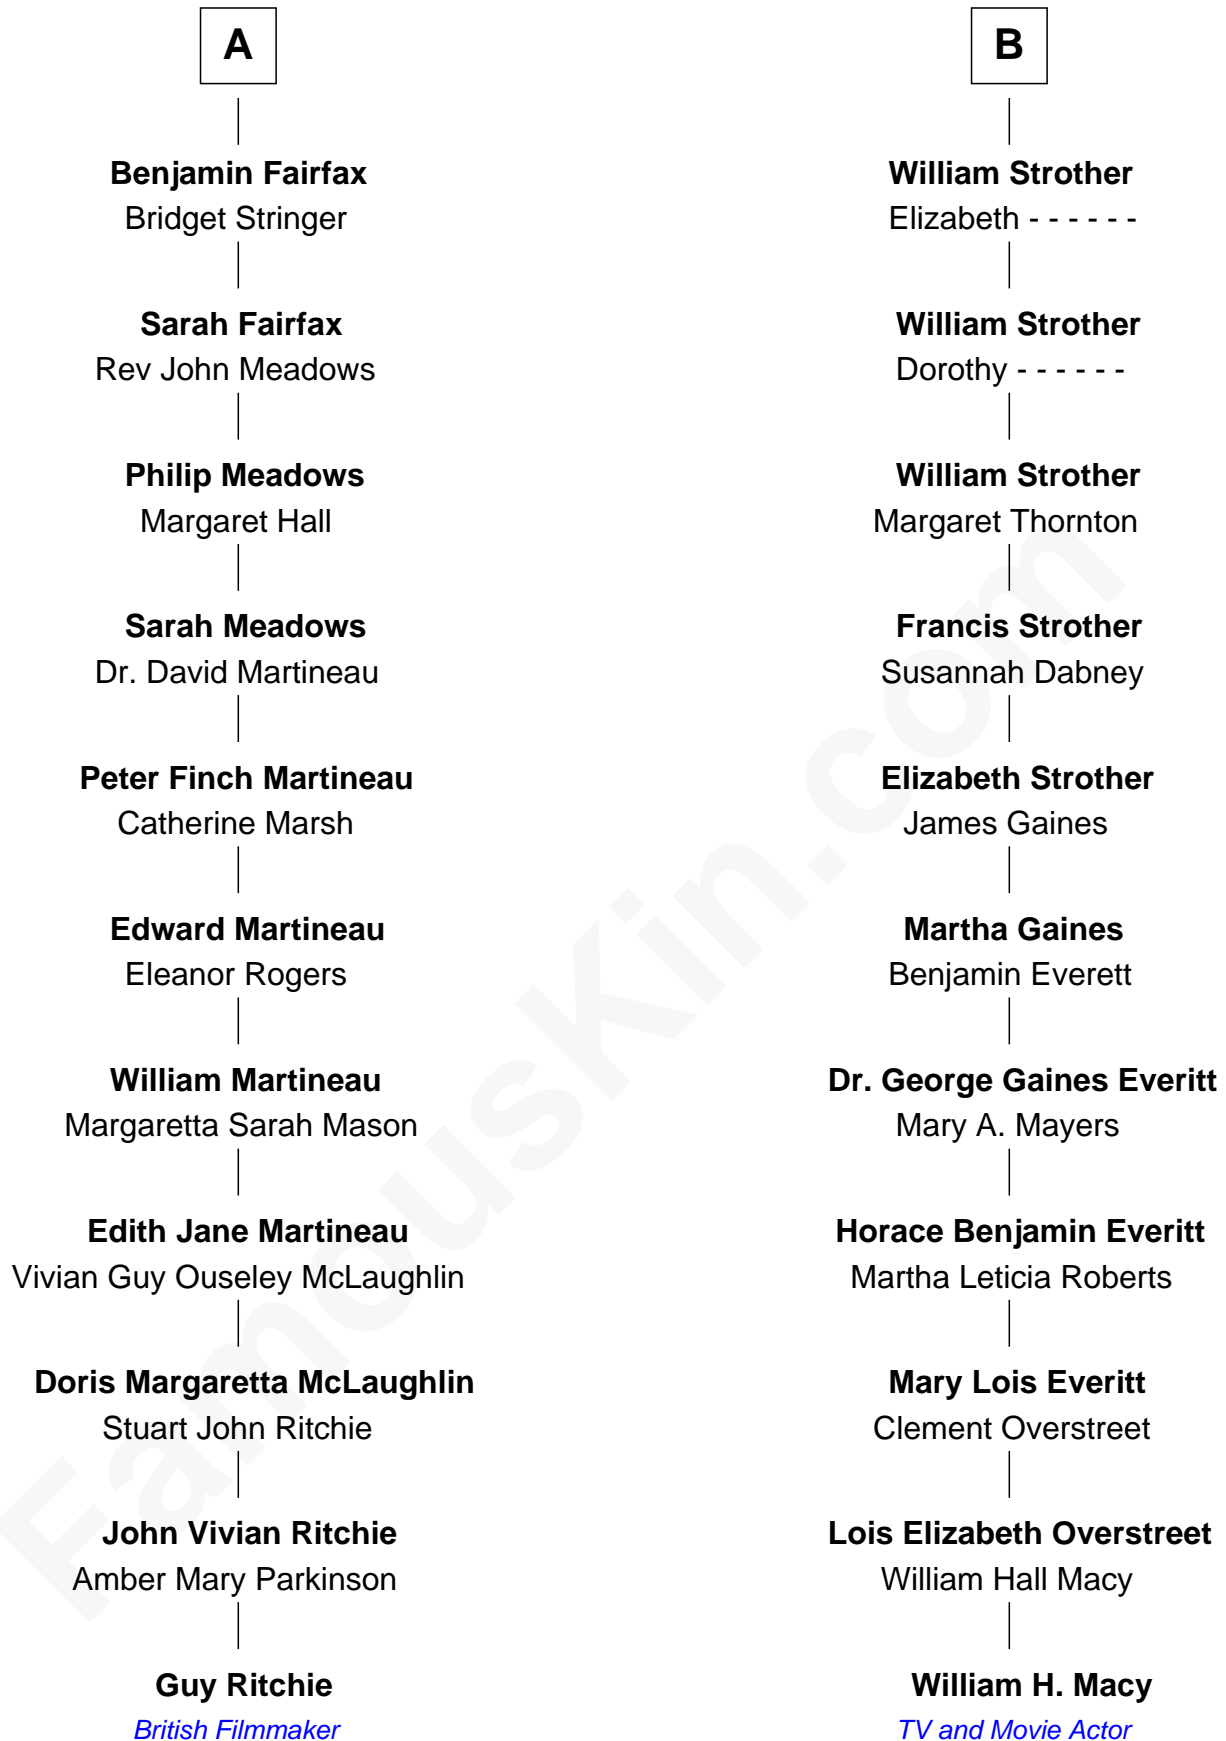

# FamousKin.com Relationship Chart of

**Guy Ritchie**

*British Filmmaker*

17th cousin of

**William H. Macy**

*TV and Movie Actor*

Guy Ritchie photo by [Georges Biard](#) ([CC BY-SA 3.0](#))