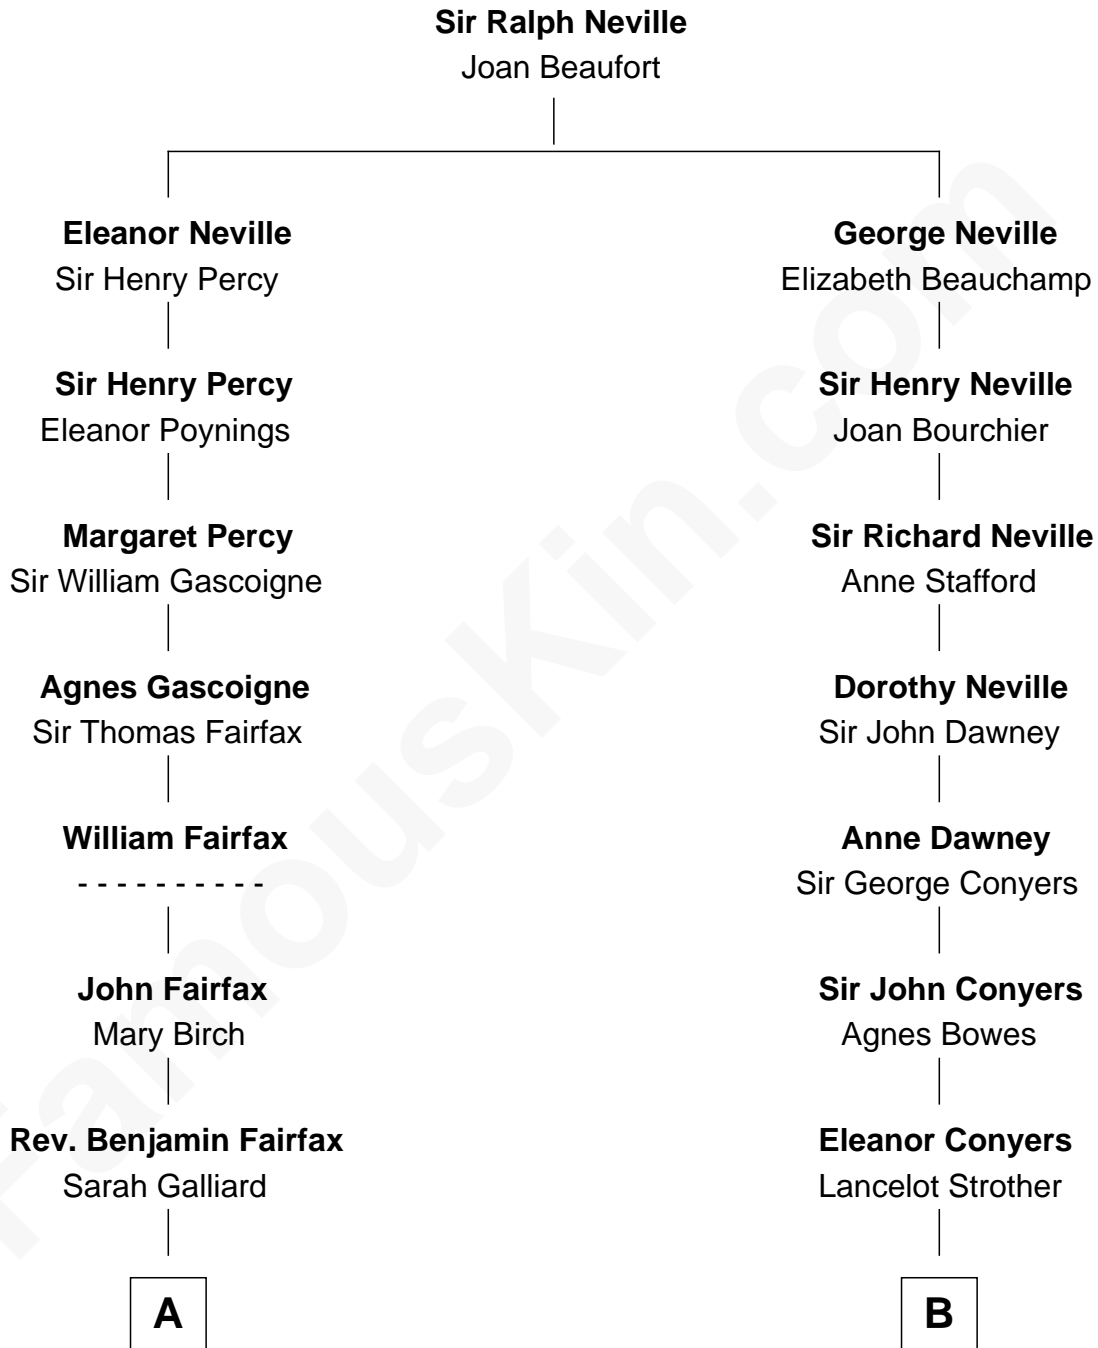

# FamousKin.com Relationship Chart of

**Guy Ritchie**

*British Filmmaker*

17th cousin of

**William H. Macy**

*TV and Movie Actor*

Guy Ritchie photo by [Georges Biard](#) ([CC BY-SA 3.0](#))