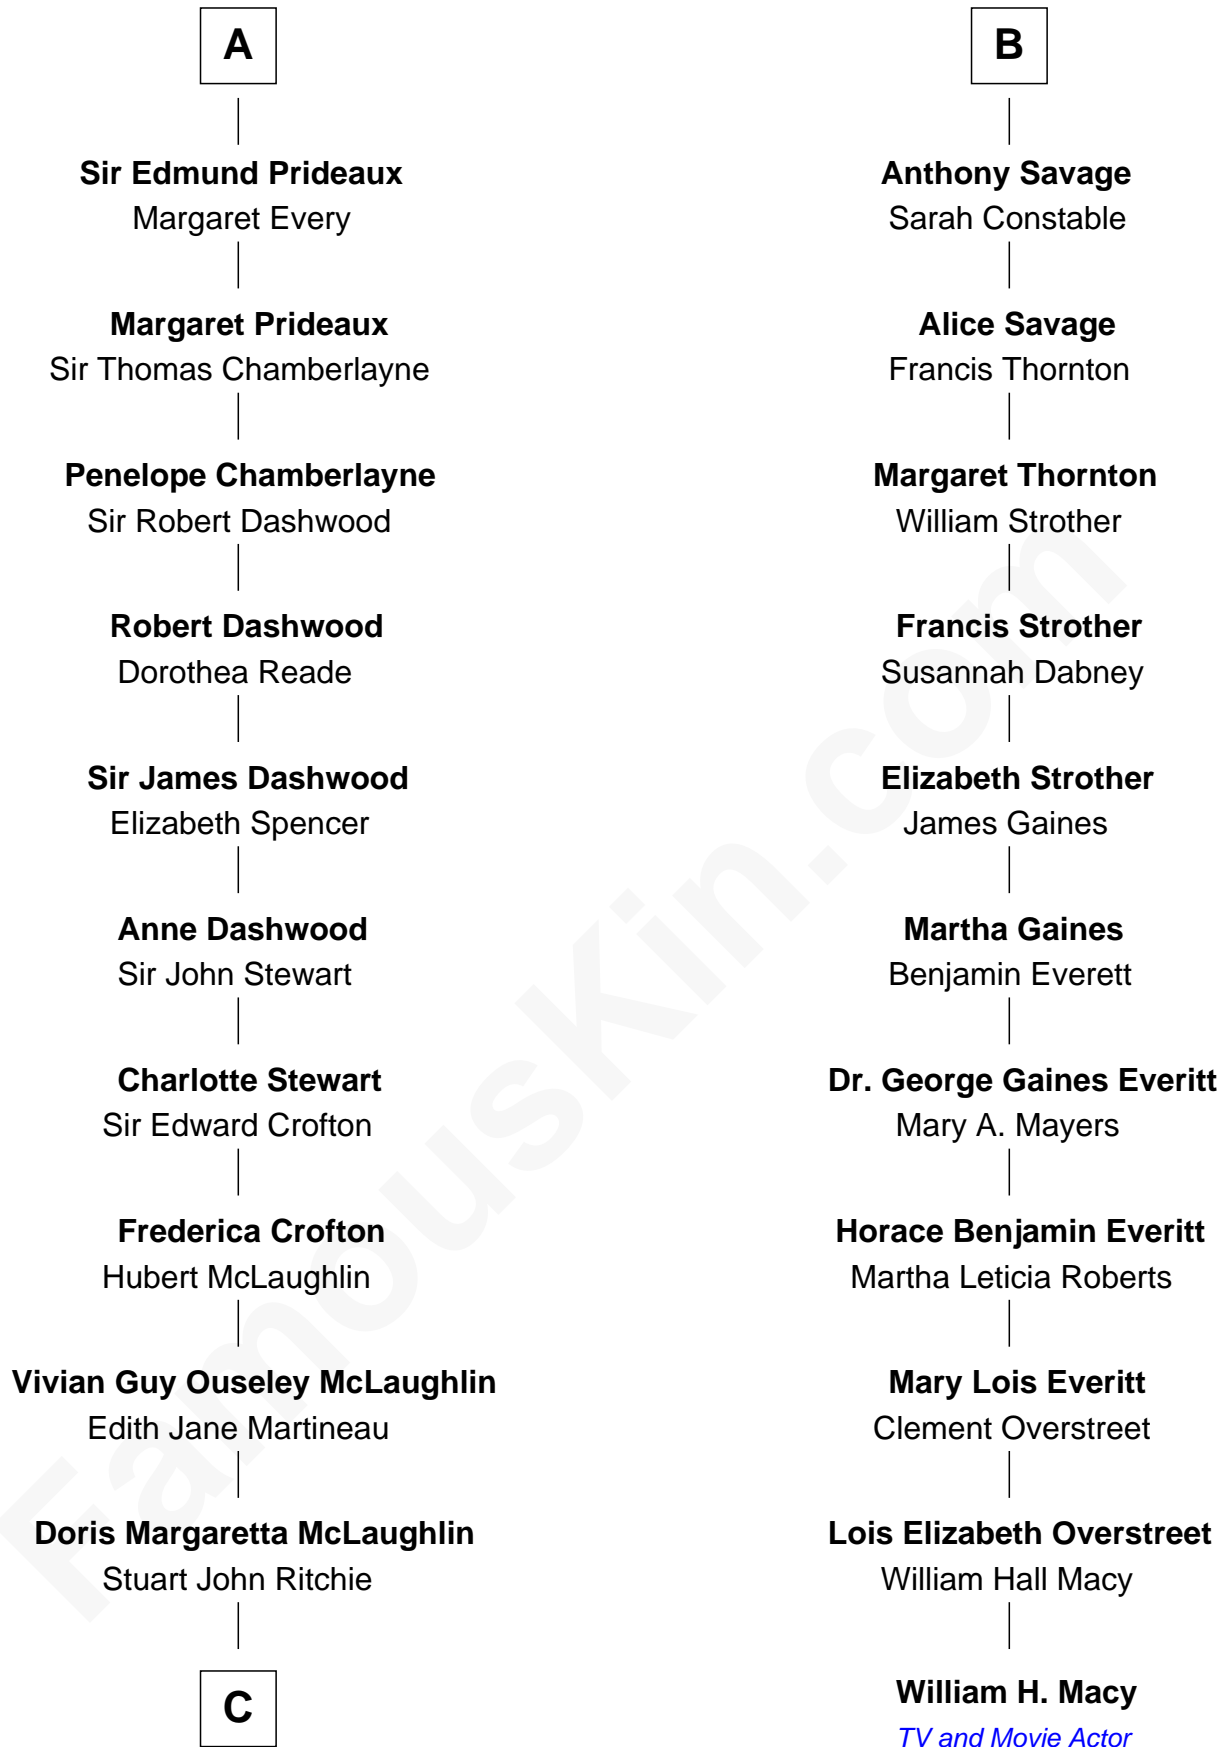

FamousKin.com Relationship Chart of

Guy Ritchie

British Filmmaker

17th cousin 1 time removed of

William H. Macy

TV and Movie Actor

C

—
John Vivian Ritchie
Amber Mary Parkinson