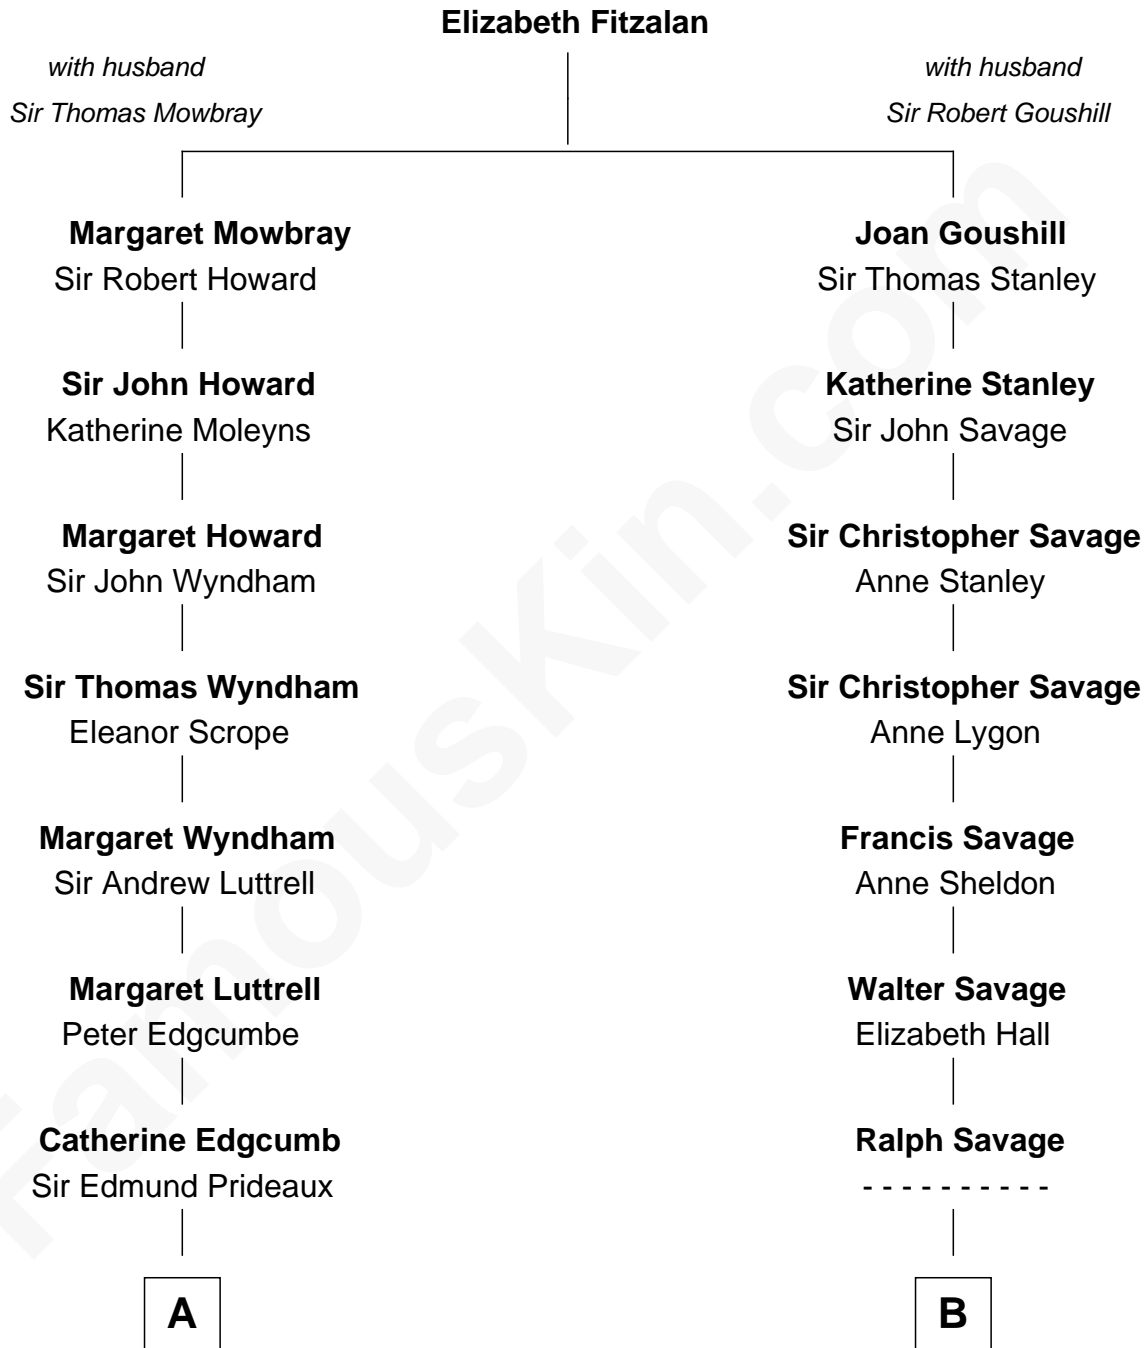

FamousKin.com Relationship Chart of

Guy Ritchie

British Filmmaker

17th cousin 1 time removed of

William H. Macy

TV and Movie Actor

C

—
John Vivian Ritchie
Amber Mary Parkinson

—
Guy Ritchie
British Filmmaker

FamousKin.com