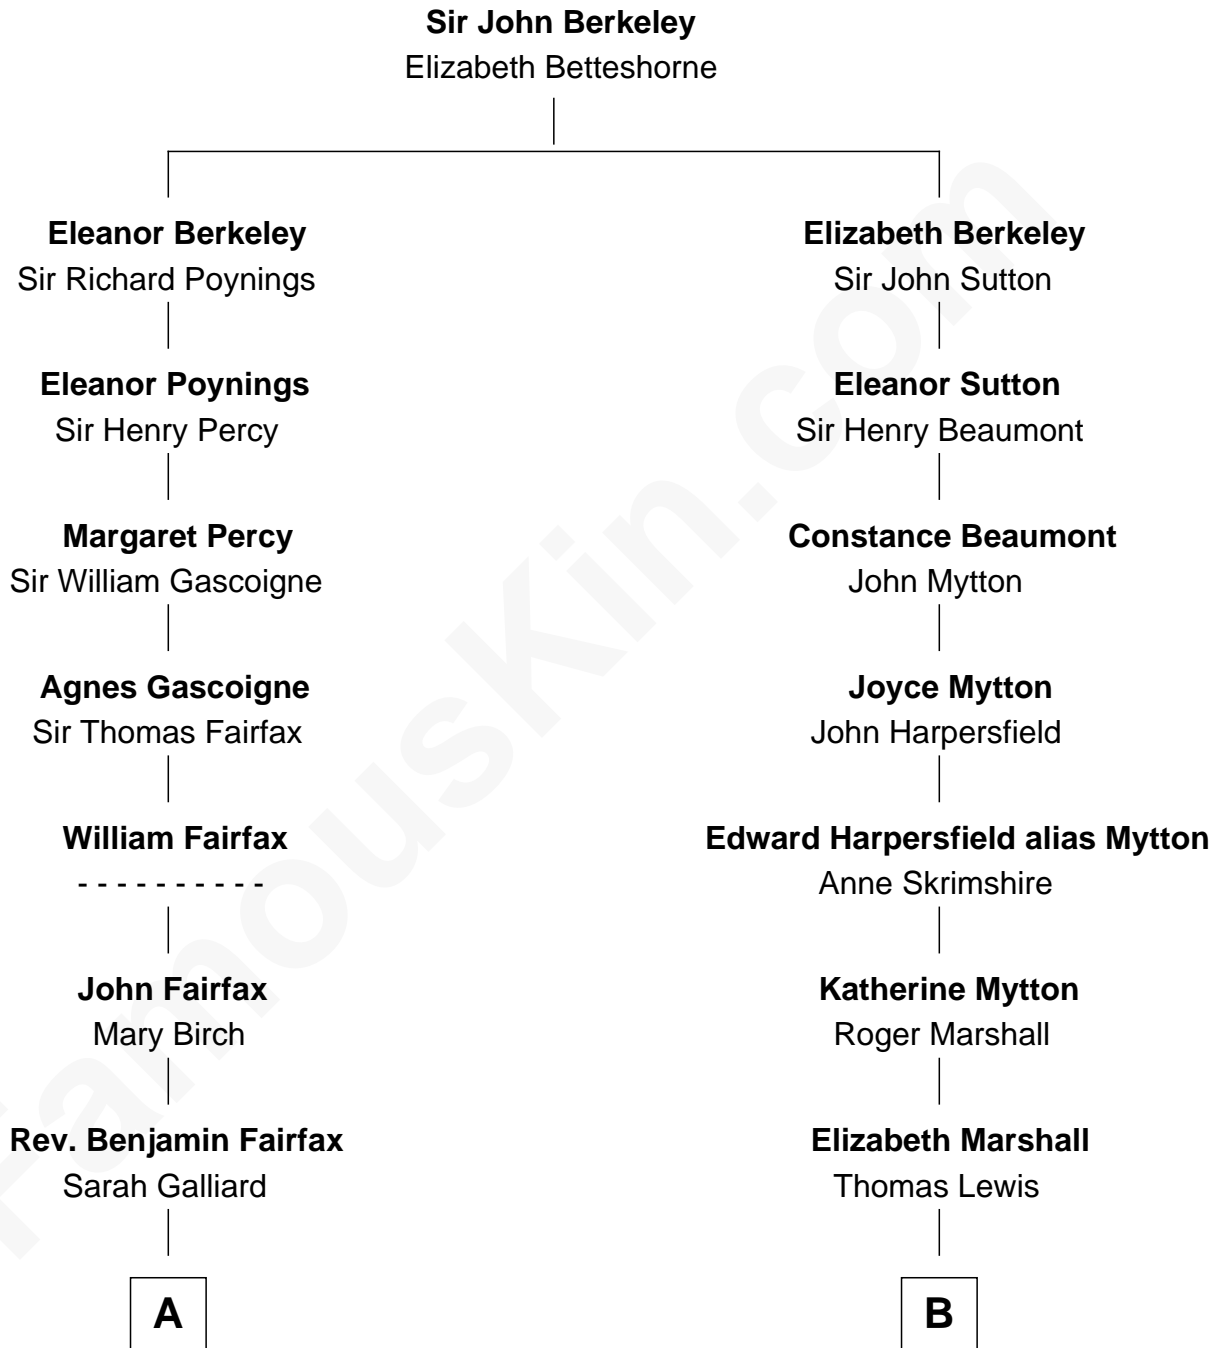

FamousKin.com Relationship Chart of

Guy Ritchie

British Filmmaker

17th cousin 1 time removed of

Gerald Ford

38th U.S. President

C

Dorothy Ayer Gardner

Leslie Lynch King

Gerald Ford

38th U.S. President

FamousKin.com