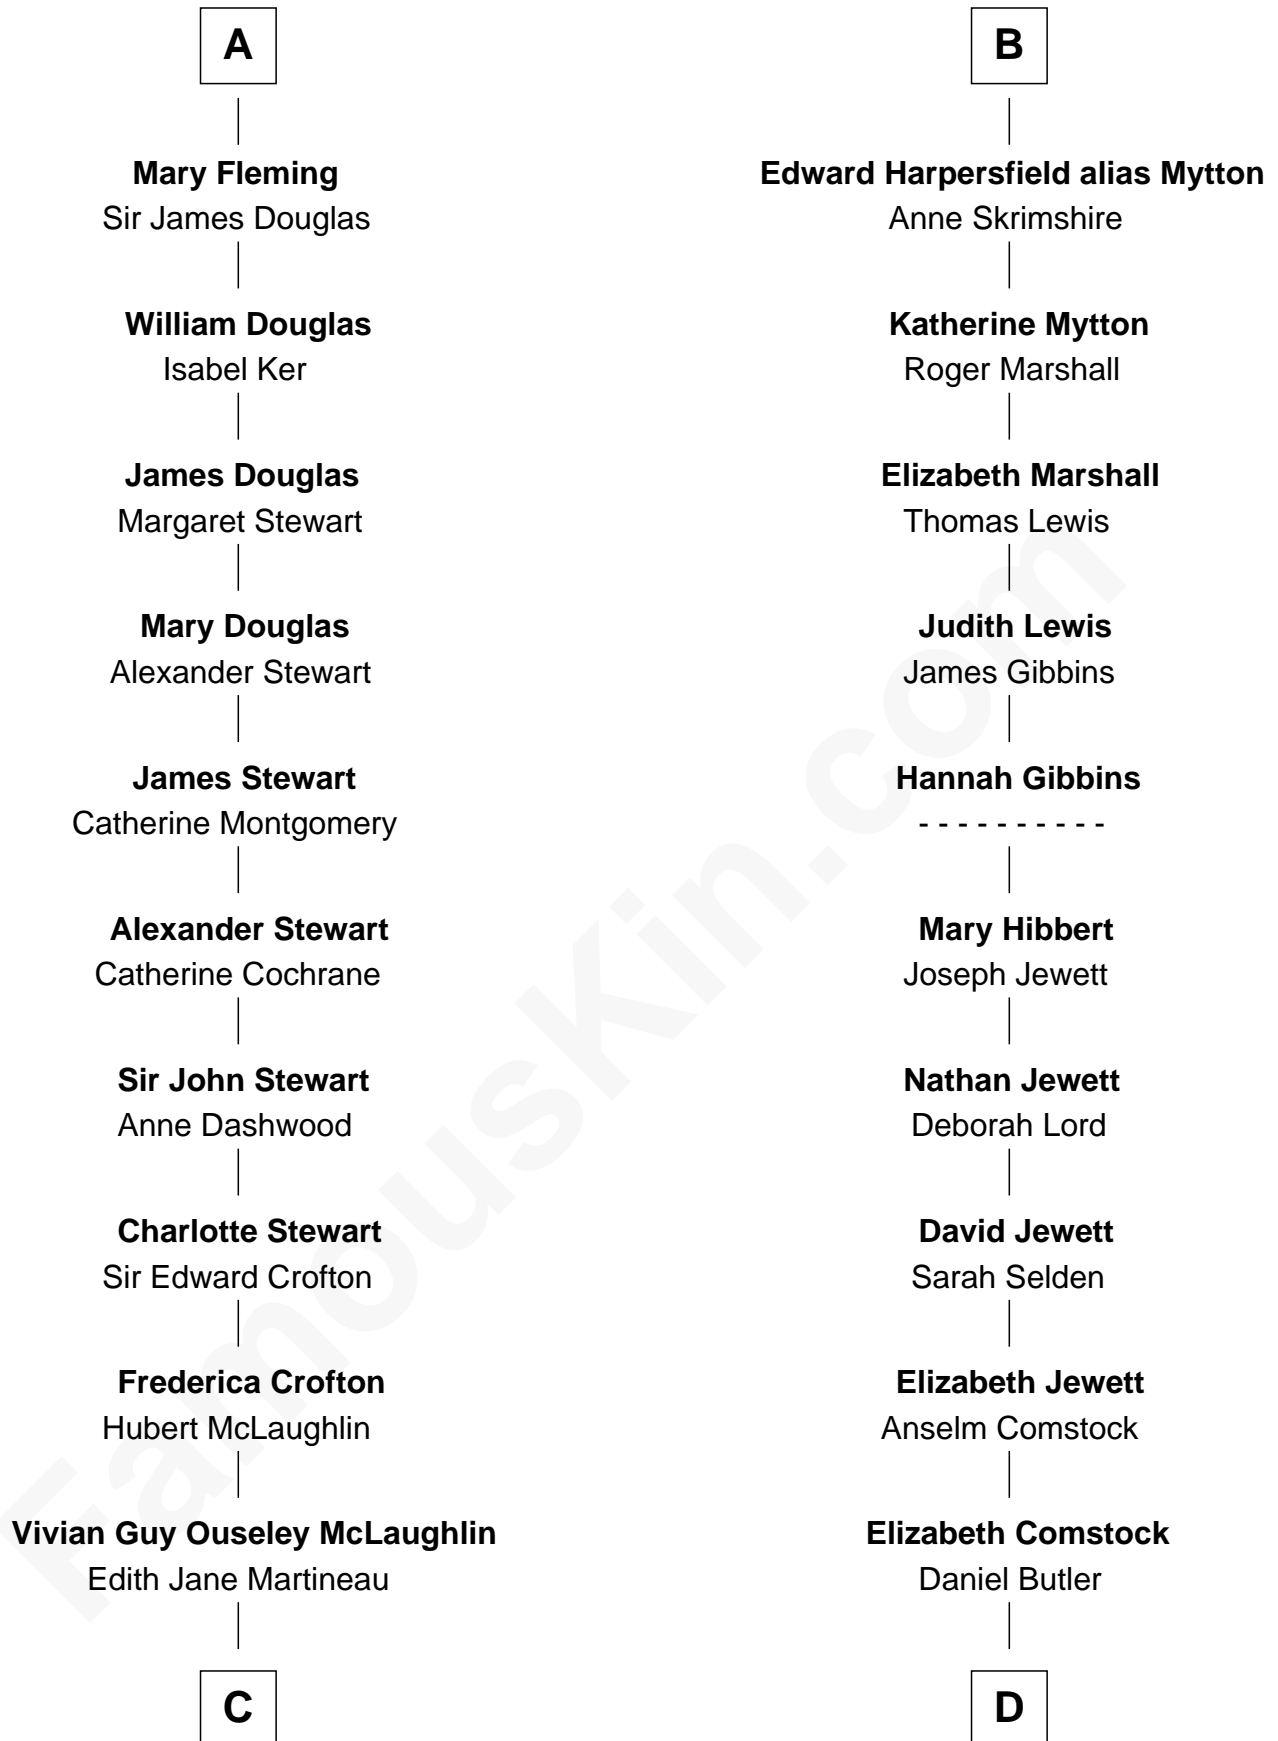

FamousKin.com Relationship Chart of

Guy Ritchie

British Filmmaker

19th cousin 2 times removed of

Gerald Ford

38th U.S. President

C

Doris Margaretta McLaughlin

Stuart John Ritchie

John Vivian Ritchie

Amber Mary Parkinson

Guy Ritchie

British Filmmaker

D

George Selden Butler

Elizabeth Ely Gridley