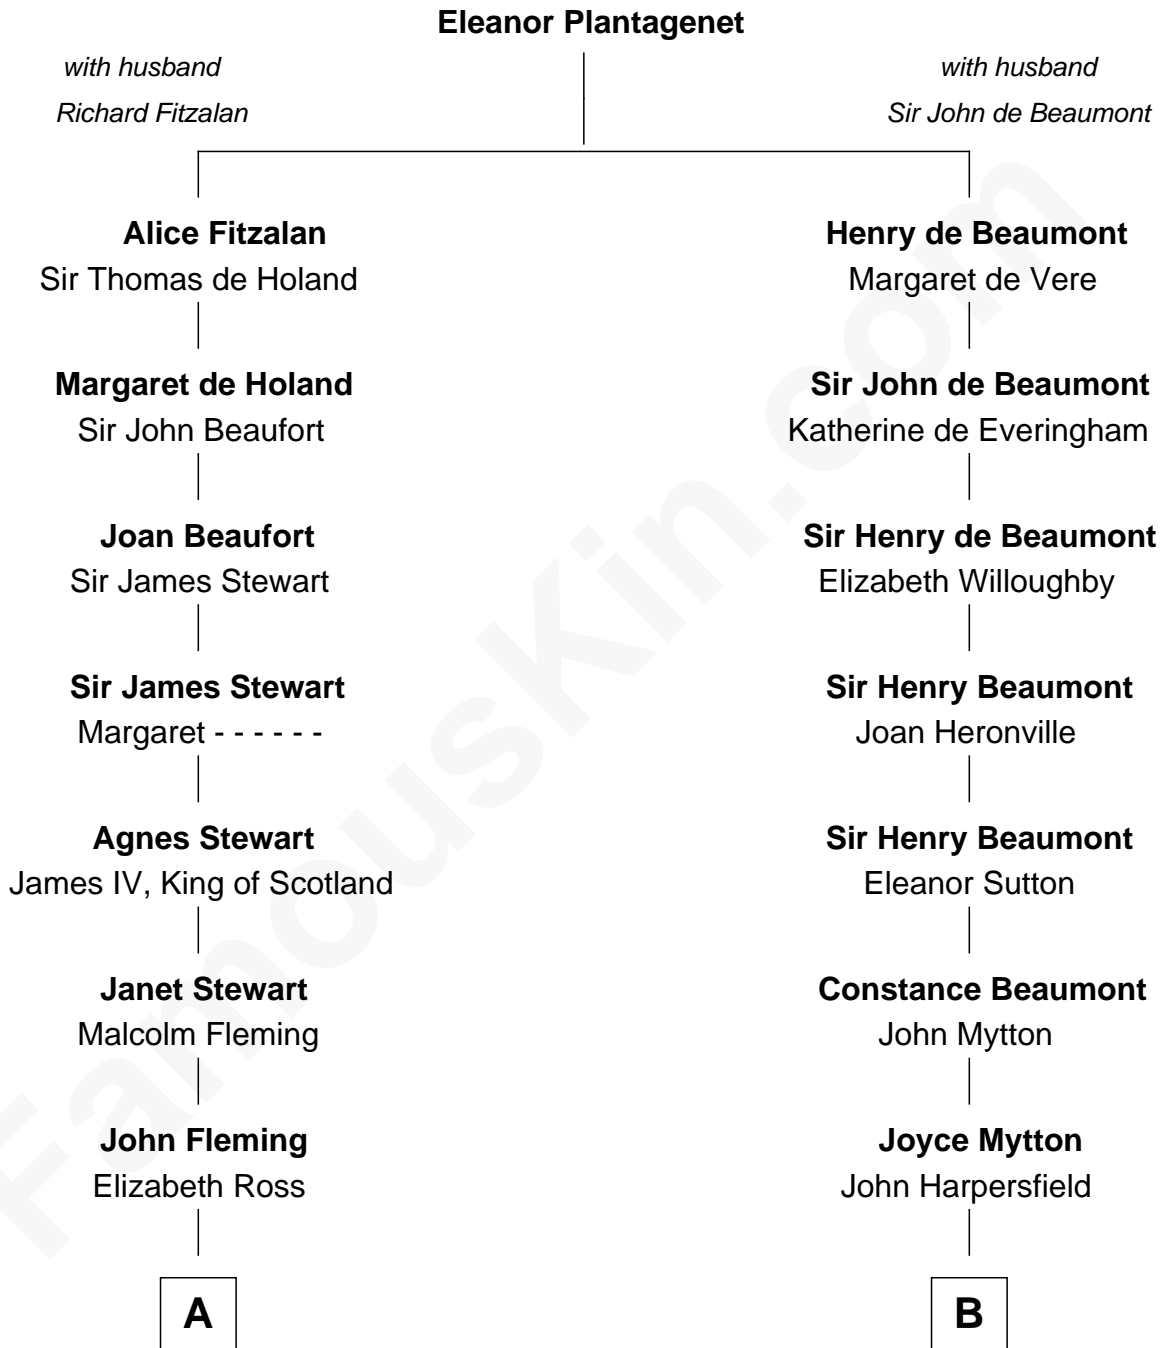

FamousKin.com Relationship Chart of

Guy Ritchie

British Filmmaker

19th cousin 2 times removed of

Gerald Ford

38th U.S. President

C

Doris Margaretta McLaughlin

Stuart John Ritchie

John Vivian Ritchie

Amber Mary Parkinson

Guy Ritchie

British Filmmaker

D

George Selden Butler

Elizabeth Ely Gridley

Amy Gridley Butler

George Manney Ayer

Adele Augusta Ayer

Levi Addison Gardner

Dorothy Ayer Gardner

Leslie Lynch King

Gerald Ford

38th U.S. President