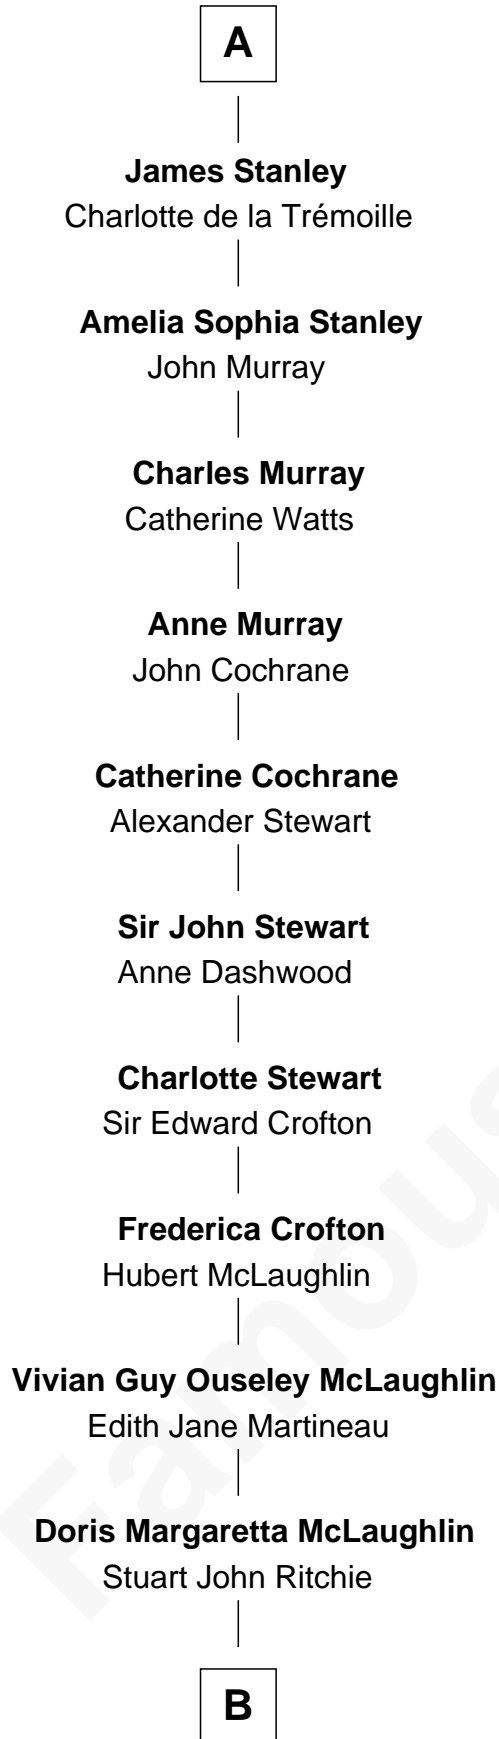

FamousKin.com Relationship Chart of

Guy Ritchie

British Filmmaker

7th cousin 11 times removed of

Robert Catesby

Leader of Gunpowder Plot

Sir John Beauchamp

Edith Stourton

Margaret Beauchamp

John Beaufort

Margaret Beaufort

Edmund Tudor

Henry VII, King of England

Elizabeth of York

Mary Tudor

Sir Charles Brandon

Eleanor Brandon

Henry Clifford

Margaret Clifford

Henry Stanley

William Stanley

Elizabeth de Vere

A

Margaret Beauchamp

Dorothy Spencer

William Catesby

Katherine Willington

Sir William Catesby

Anne Throckmorton

Robert Catesby

Leader of Gunpowder Plot

B