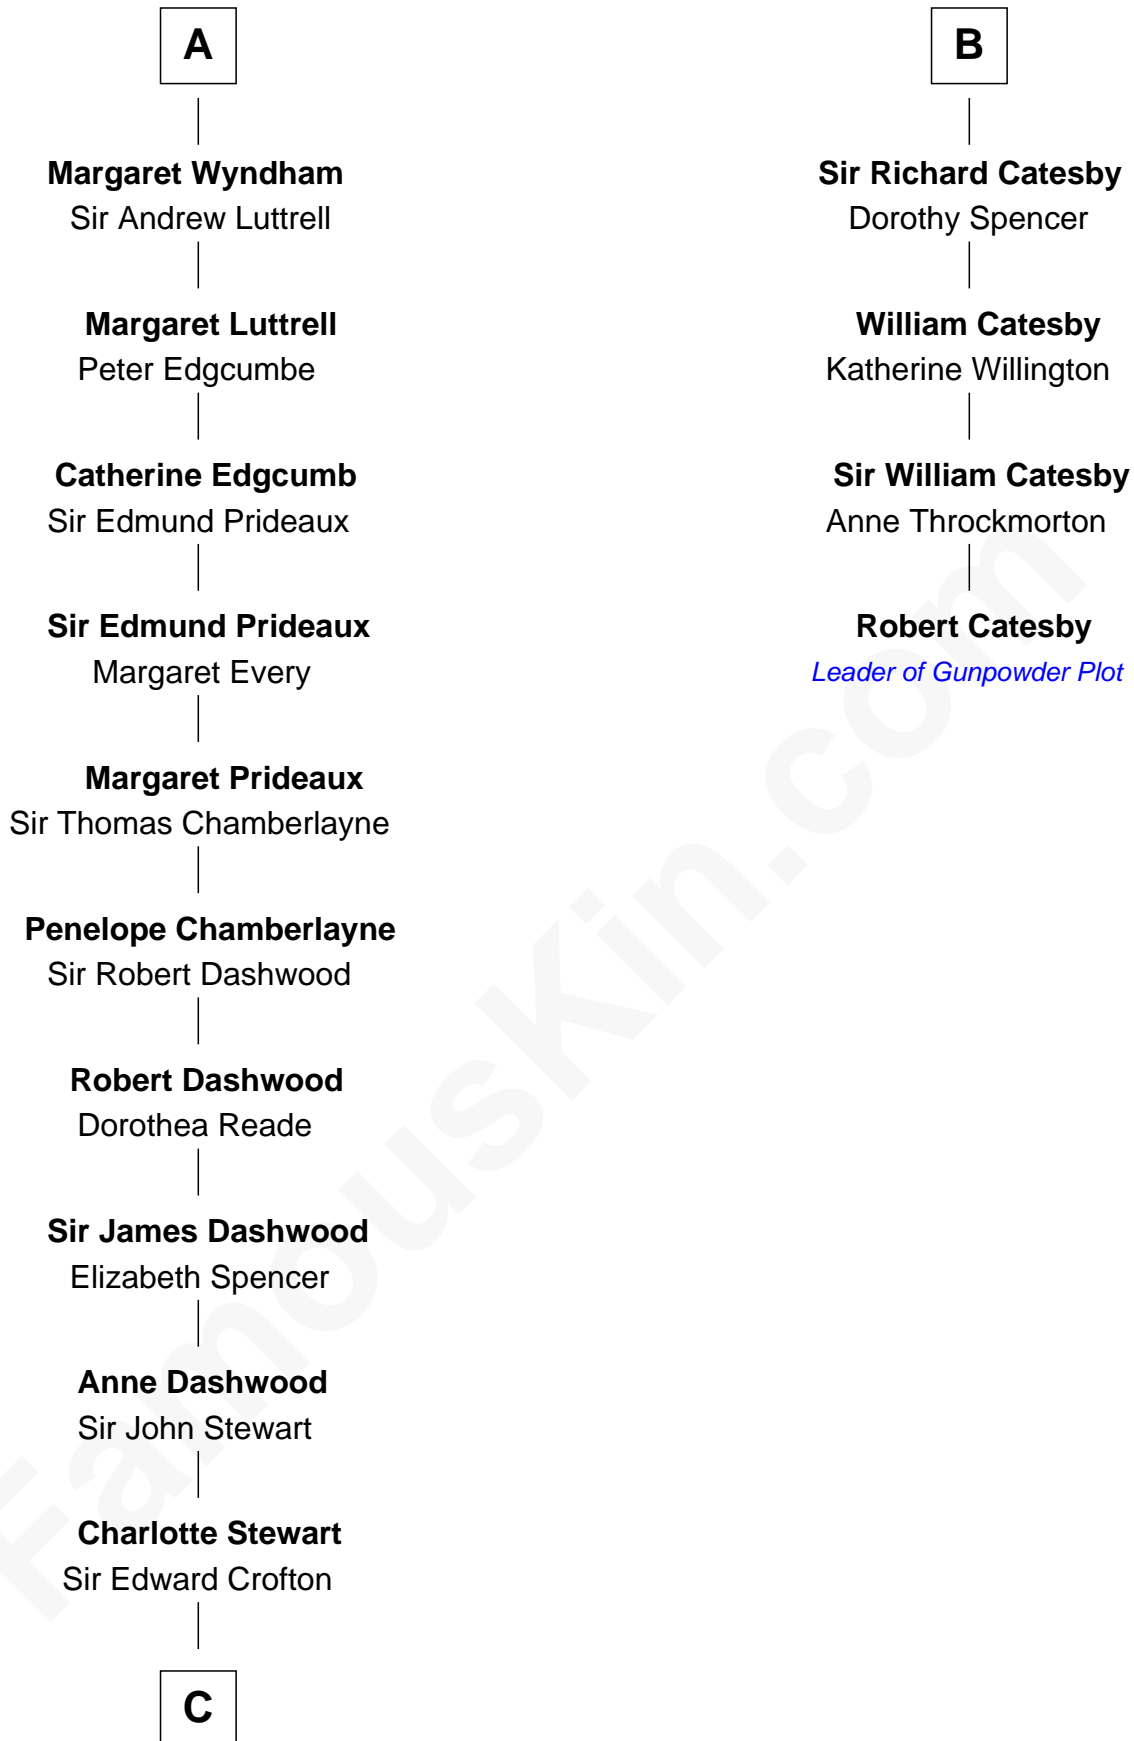

# FamousKin.com Relationship Chart of

**Guy Ritchie**

*British Filmmaker*

10th cousin 11 times removed of

**Robert Catesby**

*Leader of Gunpowder Plot*

**Bartholomew de Badlesmere**

Margaret de Clare

**Elizabeth de Badlesmere**

Sir William de Bohun

**Elizabeth de Bohun**

Sir Richard Fitzalan

**Elizabeth Fitzalan**

Sir Thomas Mowbray

**Margaret Mowbray**

Sir Robert Howard

Sir William de Ros

**Elizabeth de Roos**

Sir William la Zouche

**Sir William la Zouche**

Agnes Greene

**Sir William la Zouche**

Elizabeth - - - - -

**William Zouche**

Elizabeth St. John

**Margaret Zouche**

William Catesby

**George Catesby**

Elizabeth Empson

**B**

**C**

Frederica Crofton