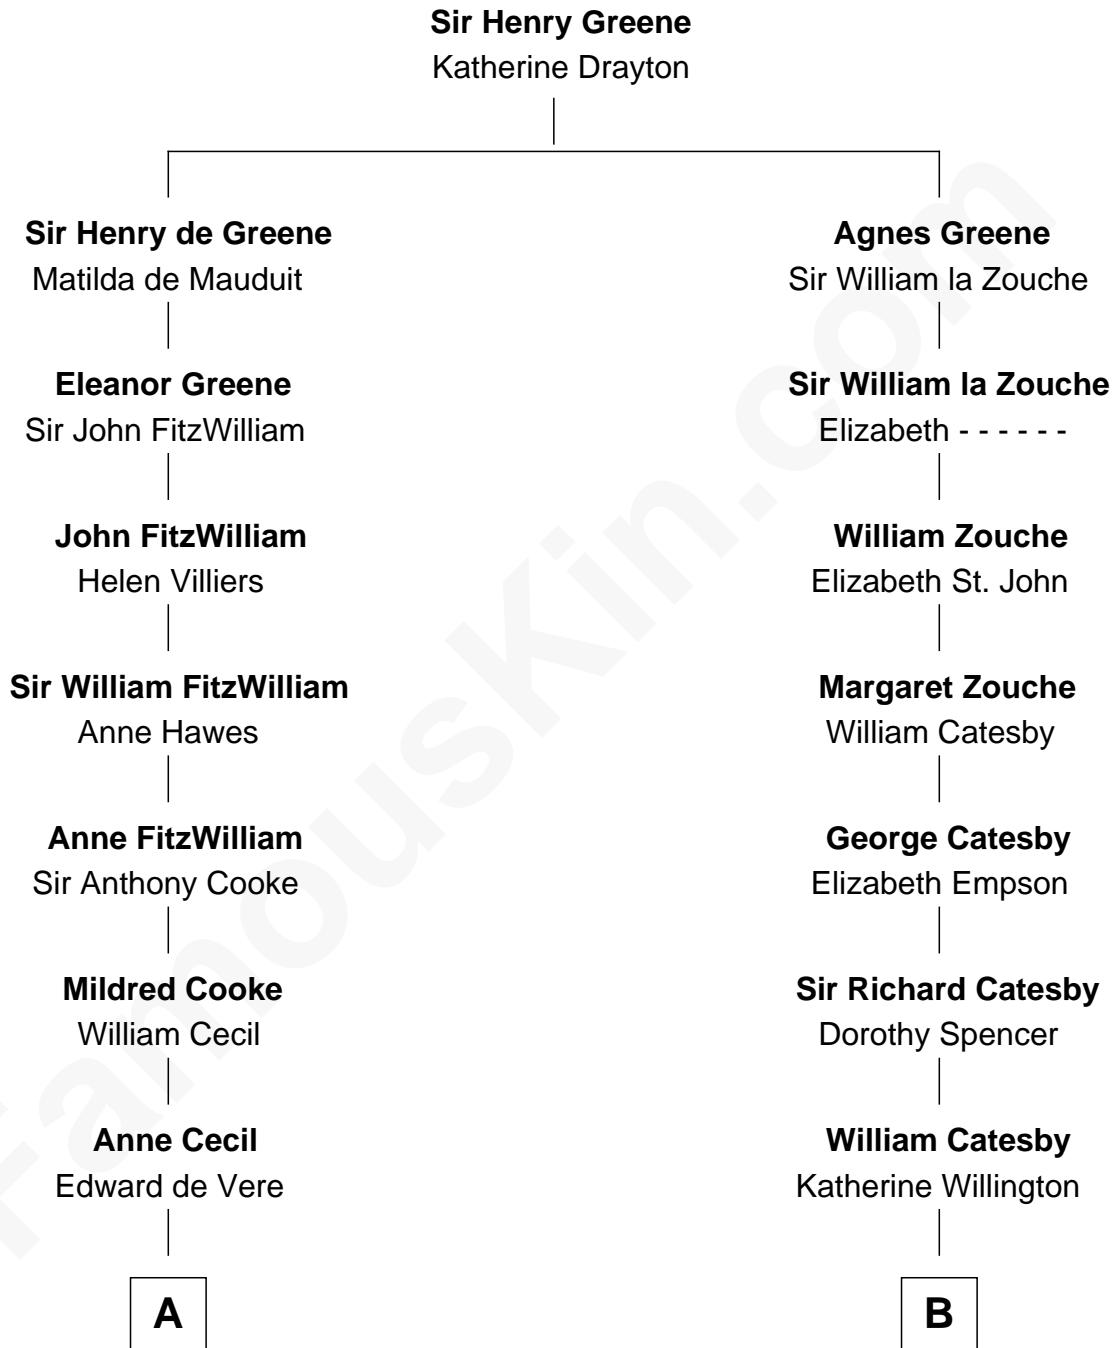

FamousKin.com Relationship Chart of

Guy Ritchie

British Filmmaker

8th cousin 11 times removed of

Robert Catesby

Leader of Gunpowder Plot

C

—
Doris Margaretta McLaughlin

Stuart John Ritchie

—
John Vivian Ritchie

Amber Mary Parkinson

—
Guy Ritchie

British Filmmaker

FamousKin.com