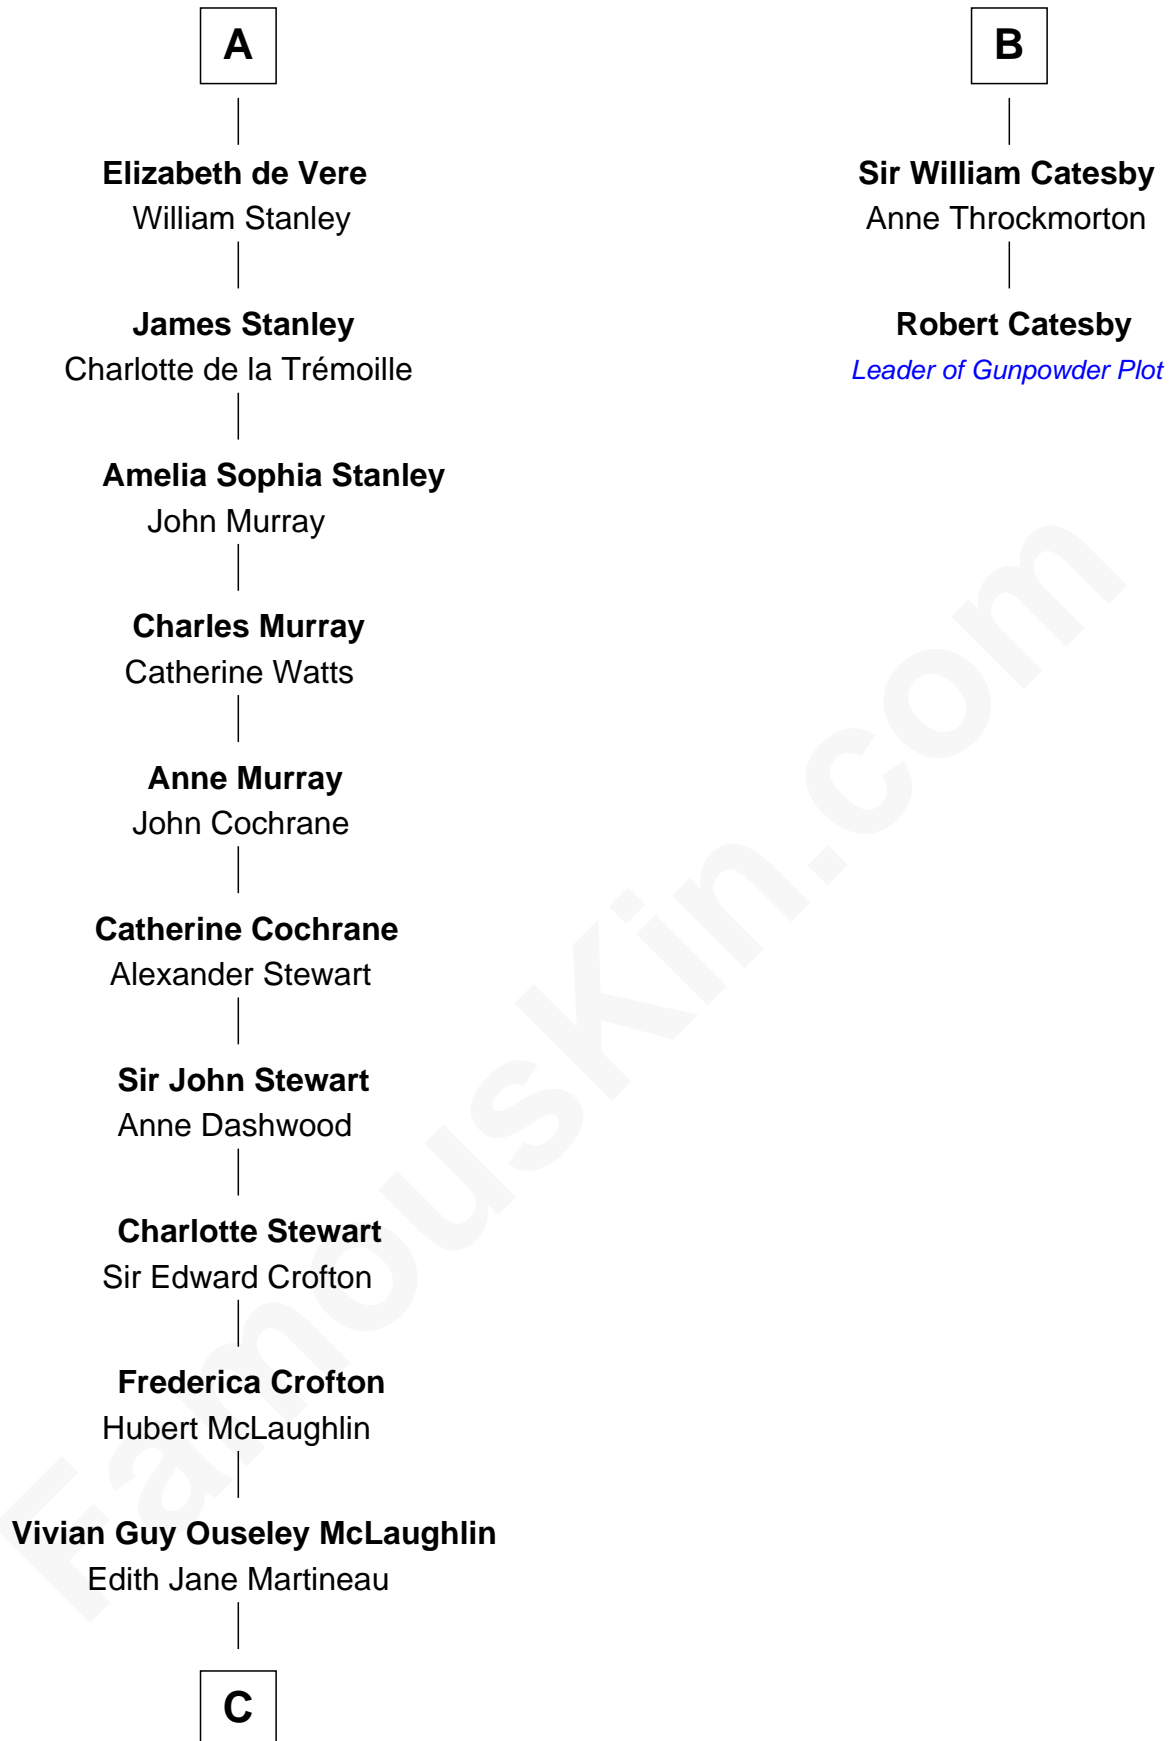

FamousKin.com Relationship Chart of

Guy Ritchie

British Filmmaker

8th cousin 11 times removed of

Robert Catesby

Leader of Gunpowder Plot

C

—
Doris Margaretta McLaughlin

Stuart John Ritchie

—
John Vivian Ritchie

Amber Mary Parkinson

—
Guy Ritchie

British Filmmaker

FamousKin.com