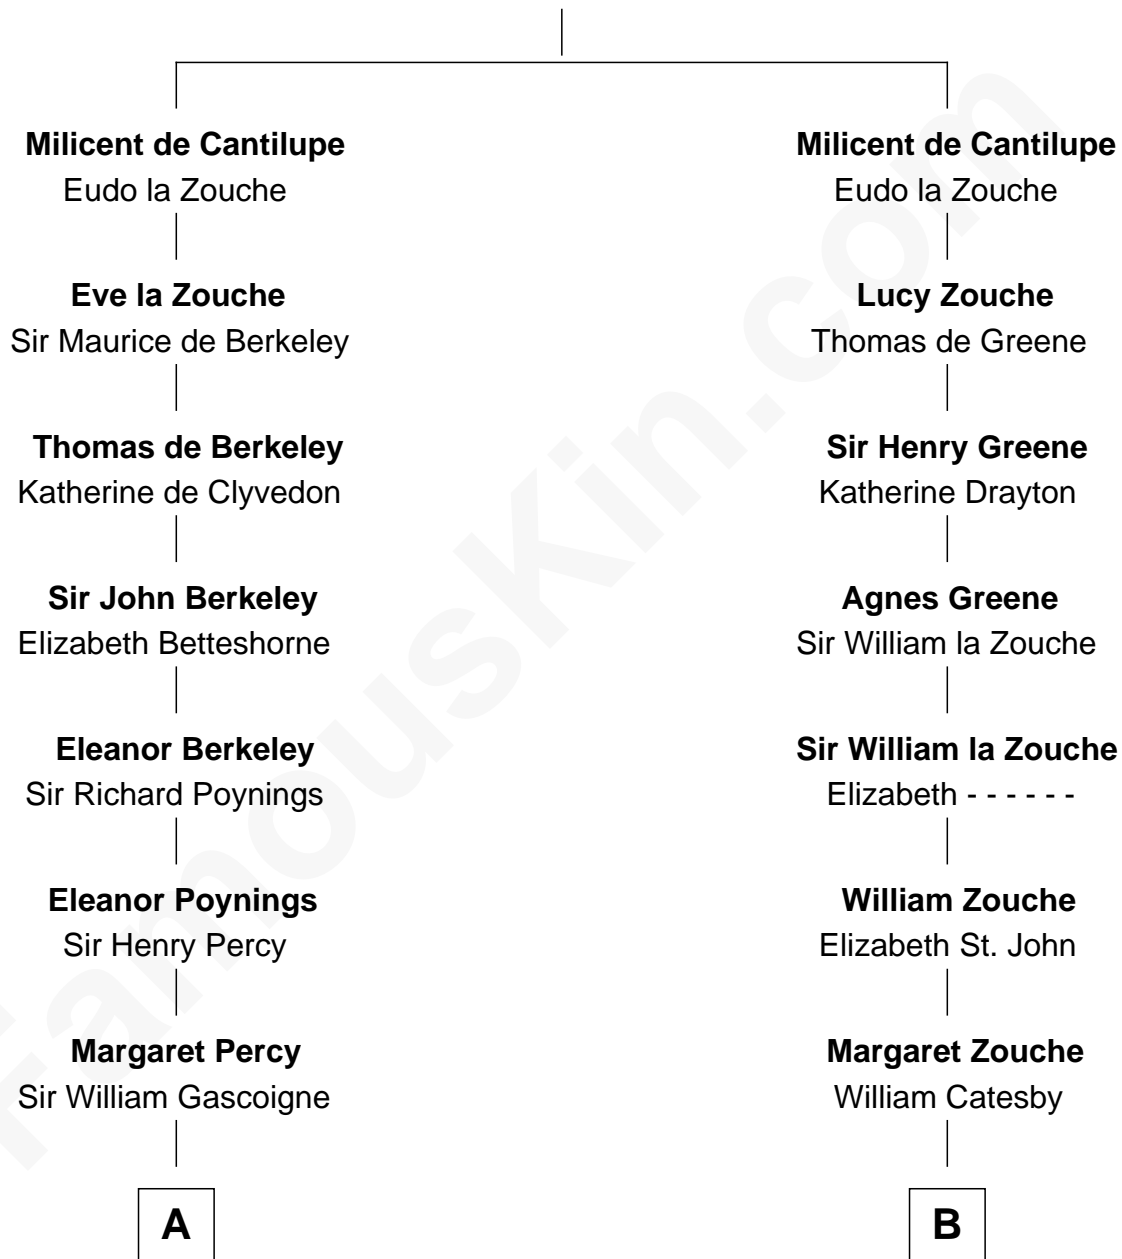

FamousKin.com Relationship Chart of

Guy Ritchie

British Filmmaker

11th cousin 10 times removed of

Robert Catesby

Leader of Gunpowder Plot

Sir William de Cantilupe

Eve de Braiose

C

William Martineau
Margaretta Sarah Mason

Edith Jane Martineau
Vivian Guy Ouseley McLaughlin

Doris Margaretta McLaughlin
Stuart John Ritchie

John Vivian Ritchie
Amber Mary Parkinson

Guy Ritchie
British Filmmaker