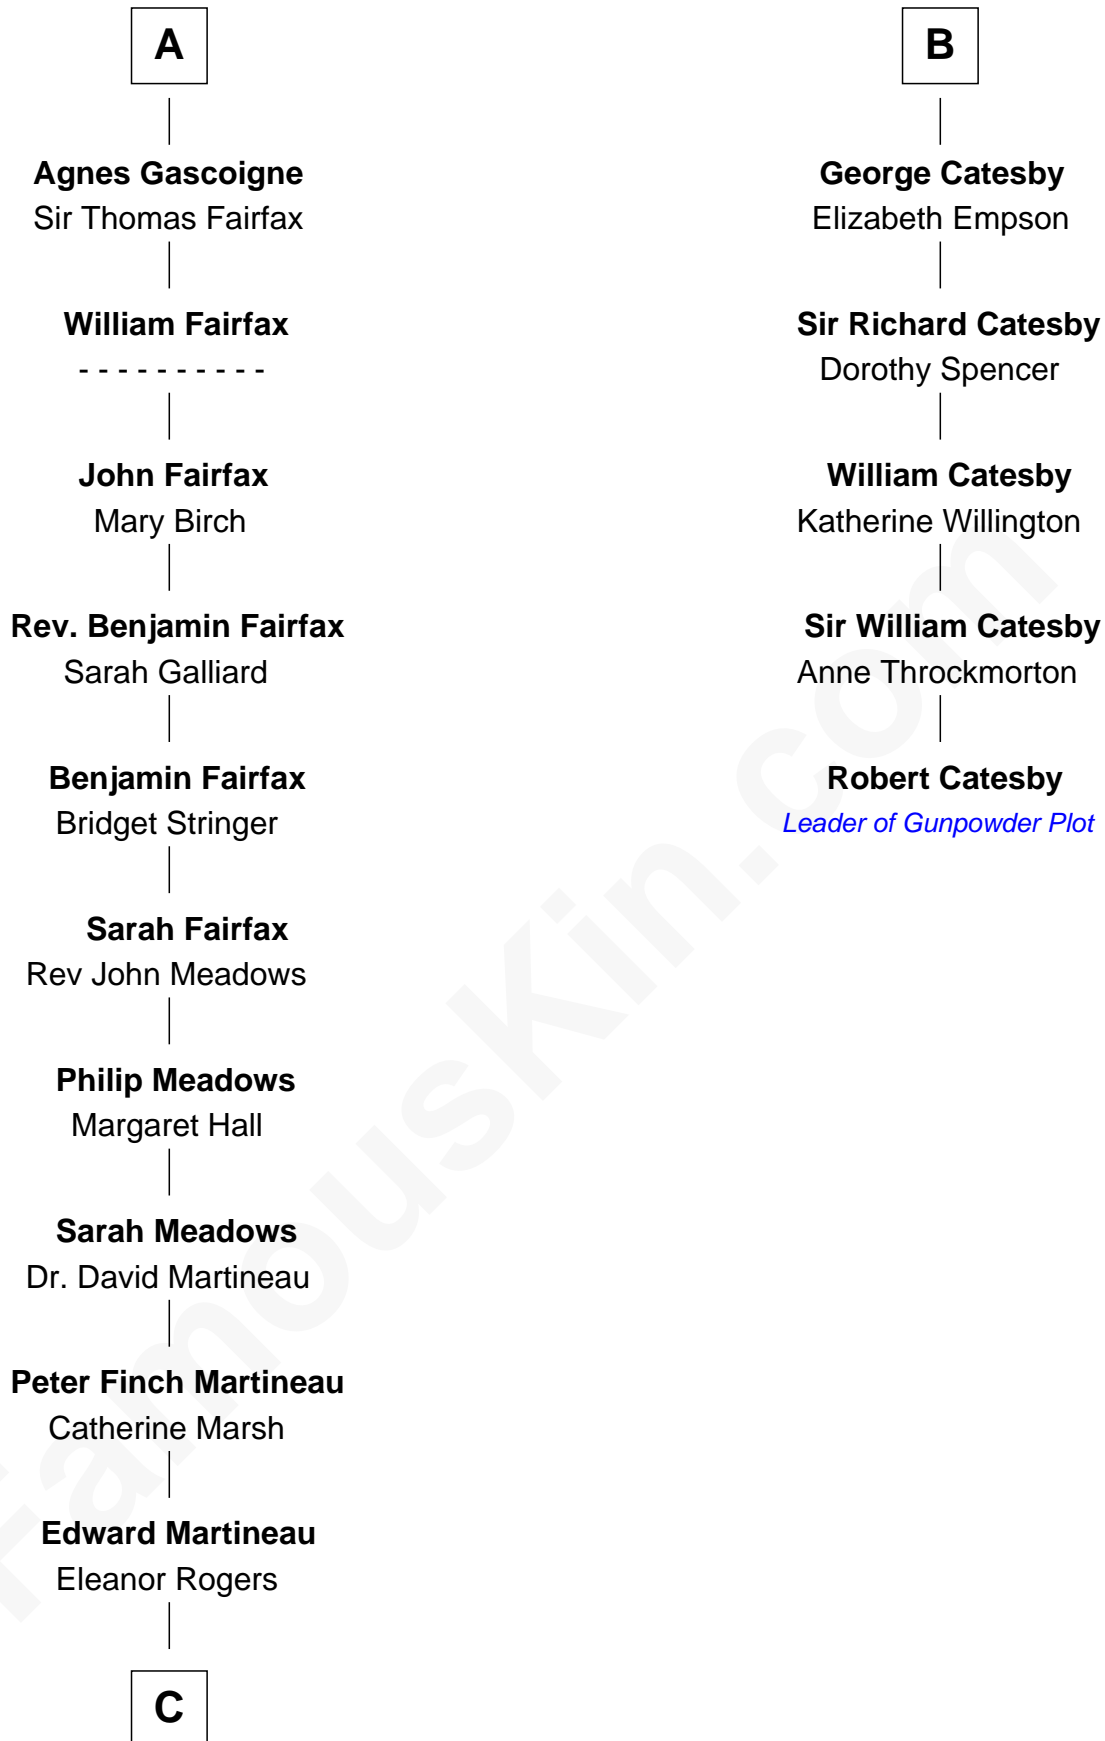

FamousKin.com Relationship Chart of

Guy Ritchie

British Filmmaker

11th cousin 10 times removed of

Robert Catesby

Leader of Gunpowder Plot

Sir William de Cantilupe

Eve de Braiose

C

William Martineau
Margaretta Sarah Mason

Edith Jane Martineau
Vivian Guy Ouseley McLaughlin

Doris Margaretta McLaughlin
Stuart John Ritchie

John Vivian Ritchie
Amber Mary Parkinson

Guy Ritchie
British Filmmaker