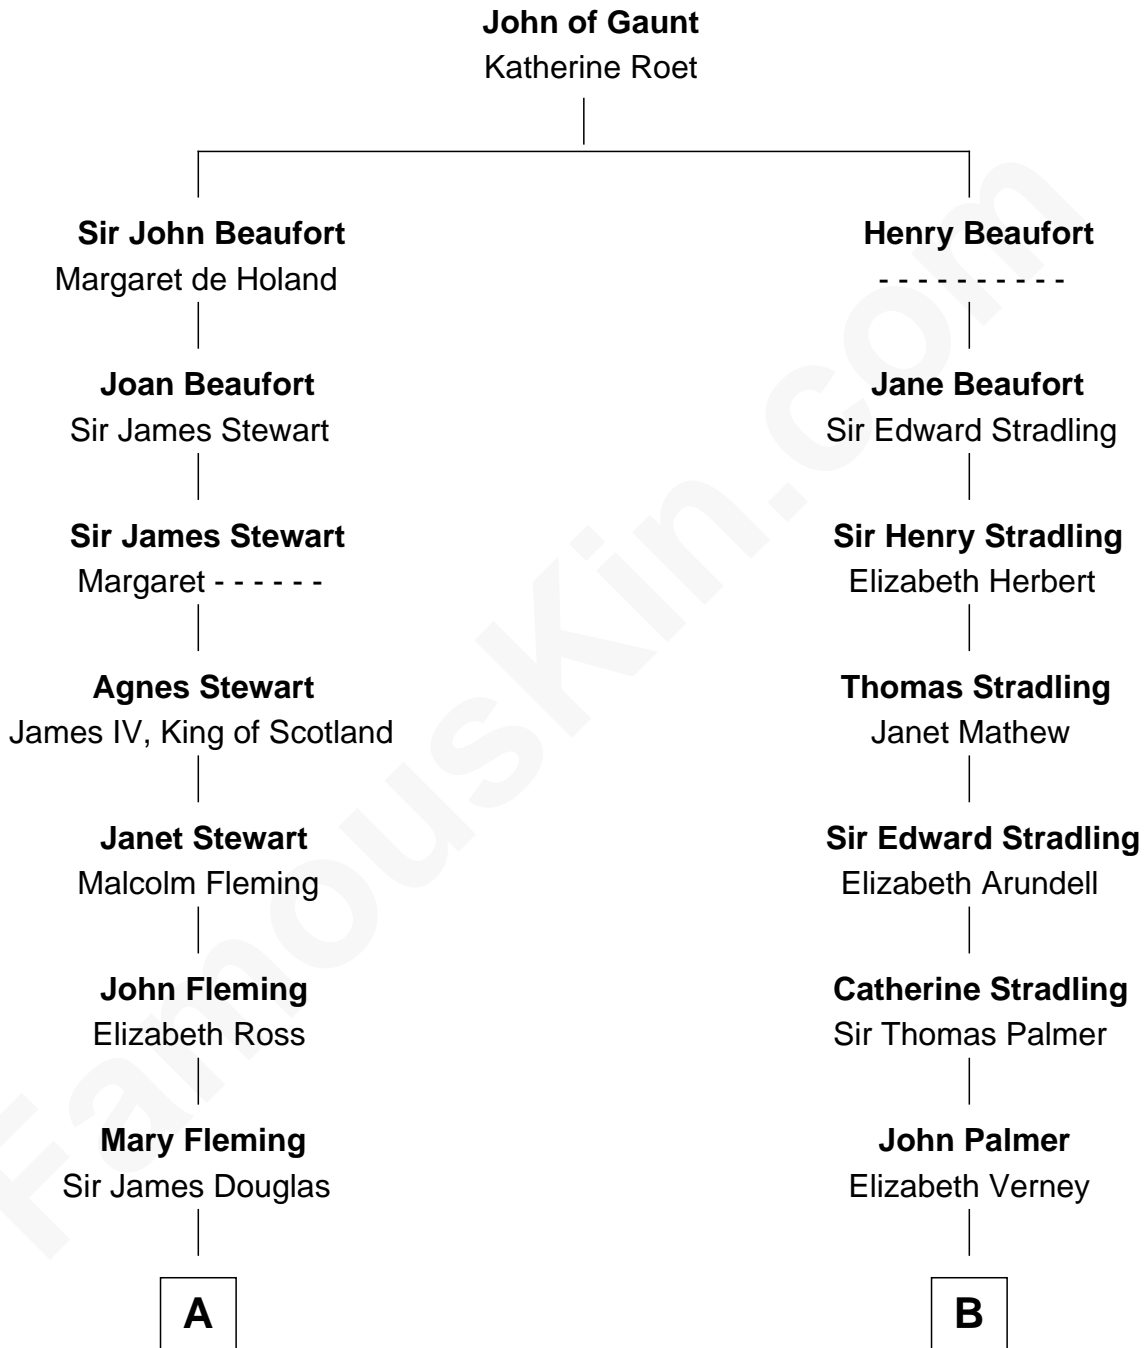

# FamousKin.com Relationship Chart of

**Guy Ritchie**

*British Filmmaker*

18th cousin of

**Harper Lee**

*Author of To Kill a Mockingbird*

**C**

**John Vivian Ritchie**  
Amber Mary Parkinson

**Guy Ritchie**  
*British Filmmaker*

**D**

**Frances Cunningham Finch**  
Amasa Coleman Lee

**Harper Lee**  
*Author of To Kill a Mockingbird*

FamousKin.com