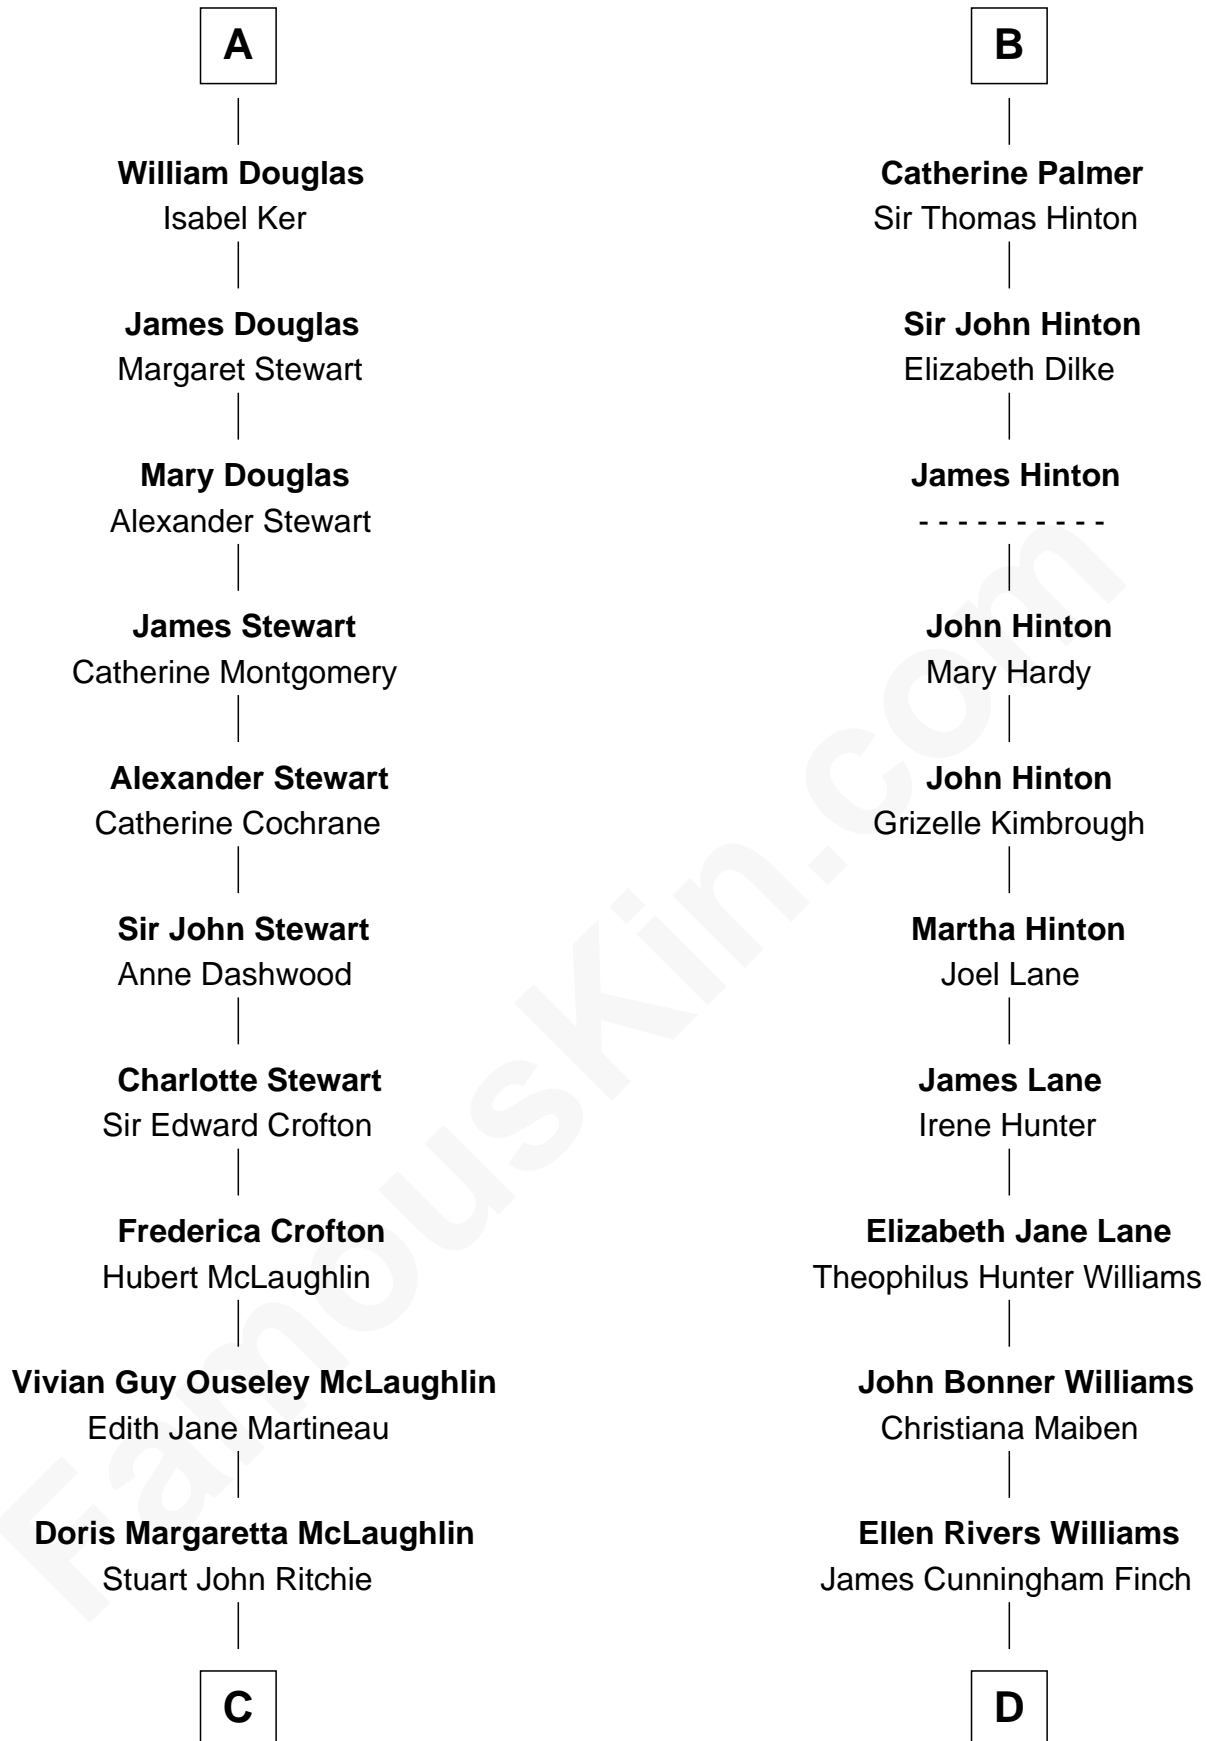

# FamousKin.com Relationship Chart of

**Guy Ritchie**

*British Filmmaker*

18th cousin of

**Harper Lee**

*Author of To Kill a Mockingbird*

**C**

**John Vivian Ritchie**  
Amber Mary Parkinson

**Guy Ritchie**  
*British Filmmaker*

**D**

**Frances Cunningham Finch**  
Amasa Coleman Lee

**Harper Lee**  
*Author of To Kill a Mockingbird*

FamousKin.com