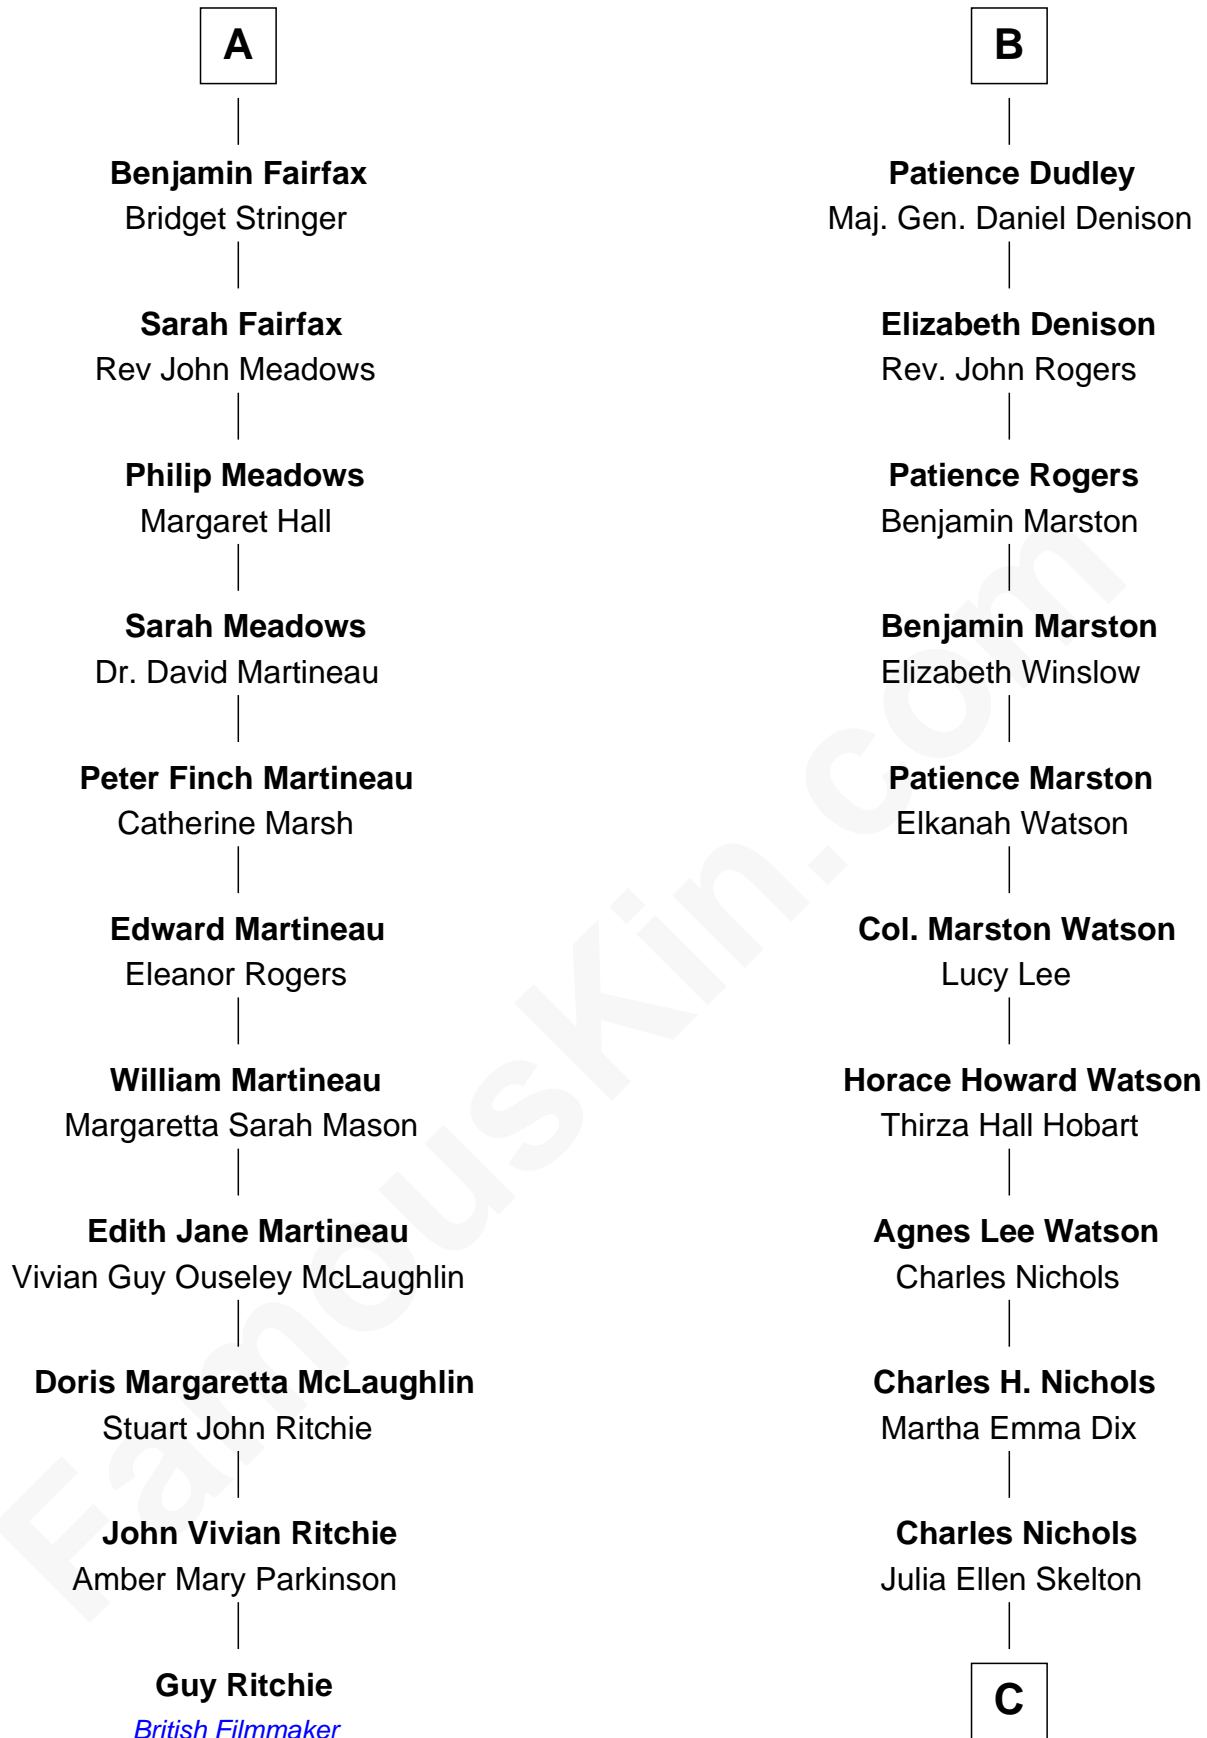

FamousKin.com Relationship Chart of

Guy Ritchie

British Filmmaker

17th cousin 2 times removed of

John Cena

Movie Actor and WWE Pro Wrestler

C

Natalie Nichols