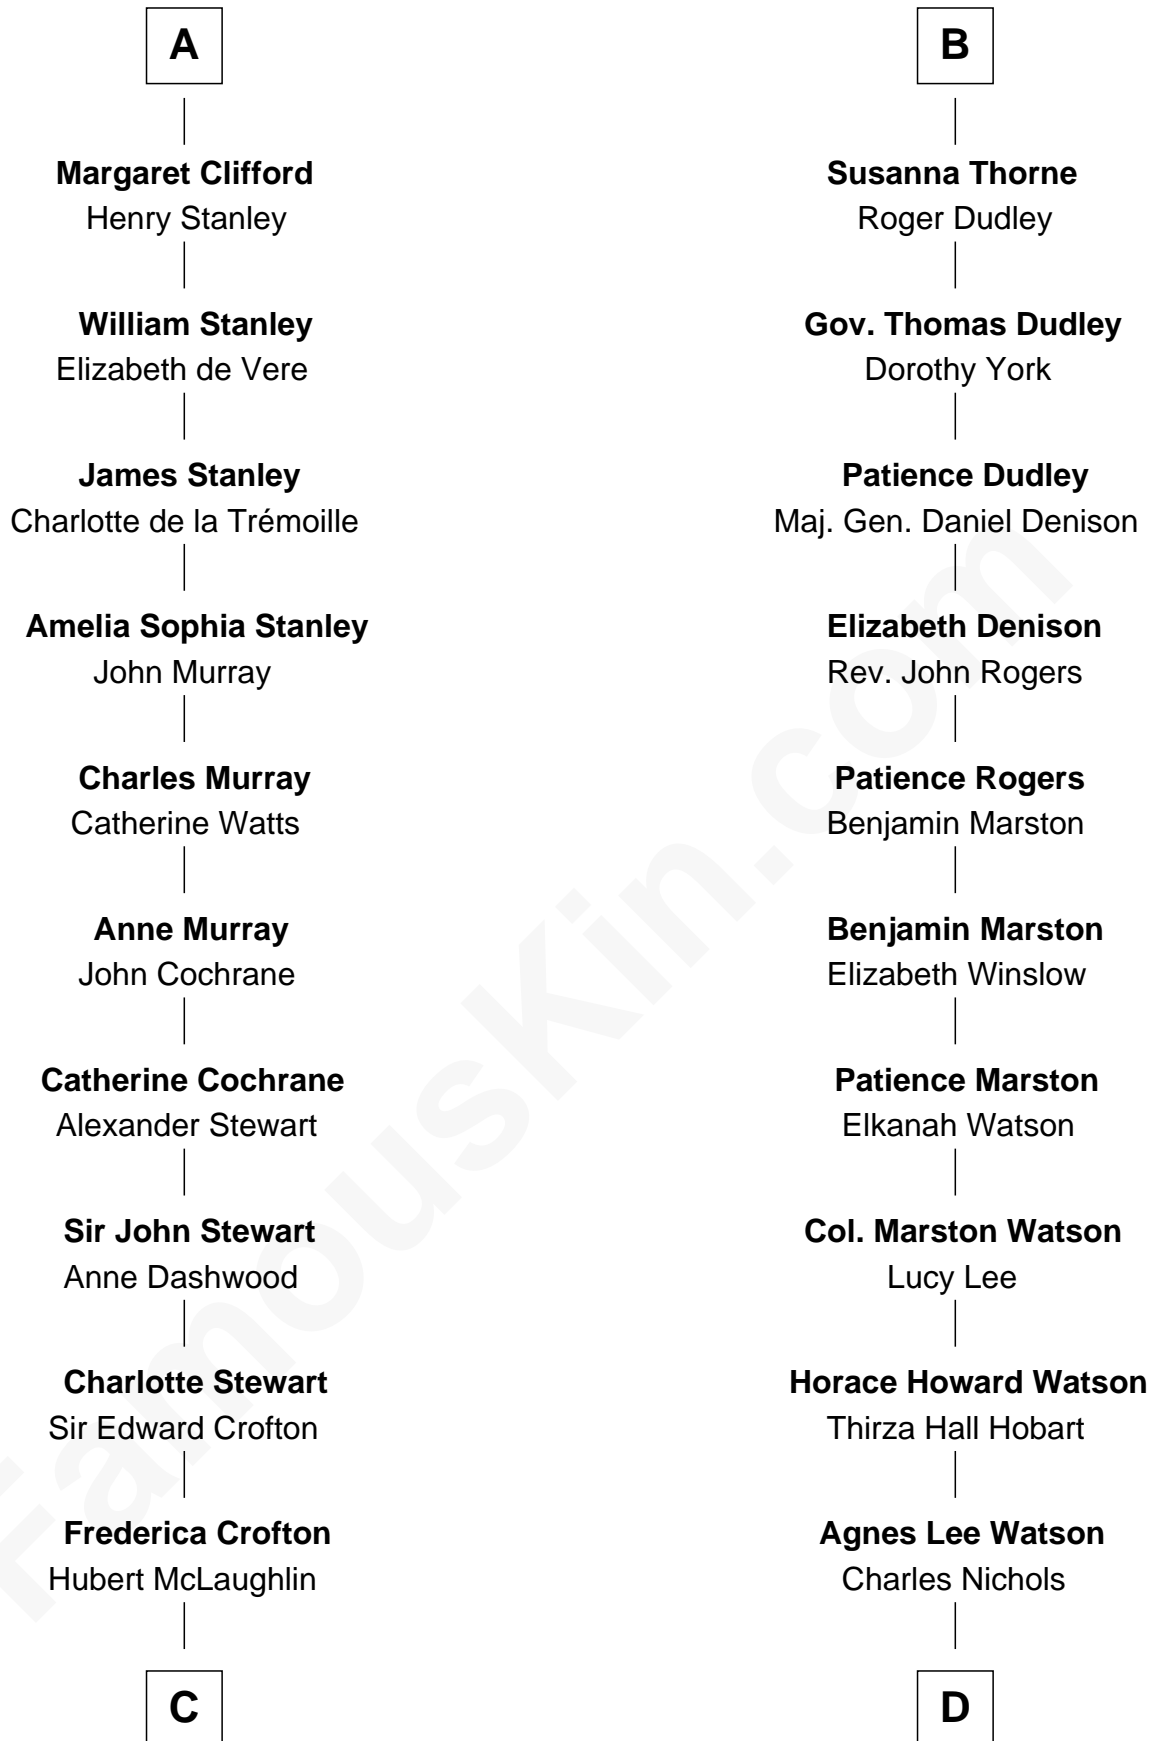

# FamousKin.com Relationship Chart of

**Guy Ritchie**

*British Filmmaker*

20th cousin 1 time removed of

**John Cena**

*Movie Actor and WWE Pro Wrestler*

**Sir John Grey**

Avice Marmion

**Sir Robert Grey**  
Lora de St. Quintin

**Elizabeth Grey**  
Henry FitzHugh

**Eleanor Fitzhugh**  
Sir Henry Bromflete

**Margaret Bromflete**  
John Clifford

**Henry Clifford**  
Anne St. John

**Henry Clifford**  
Margaret Percy

**Henry Clifford**  
Eleanor Brandon

**A**

**Maud Grey**

Sir Thomas Harcourt

**Sir Thomas Harcourt**  
Jane Fraunceys

**Sir Richard Harcourt**  
Edith St. Clair

**Alice Harcourt**  
William Bessiles

**Elizabeth Bessiles**  
Richard Fettiplace

**Anne Fettiplace**  
Edward Purefoy

**Mary Purefoy**  
Thomas Thorne

**B**

**C**

**Vivian Guy Ouseley McLaughlin**

Edith Jane Martineau

**Doris Margaretta McLaughlin**

Stuart John Ritchie