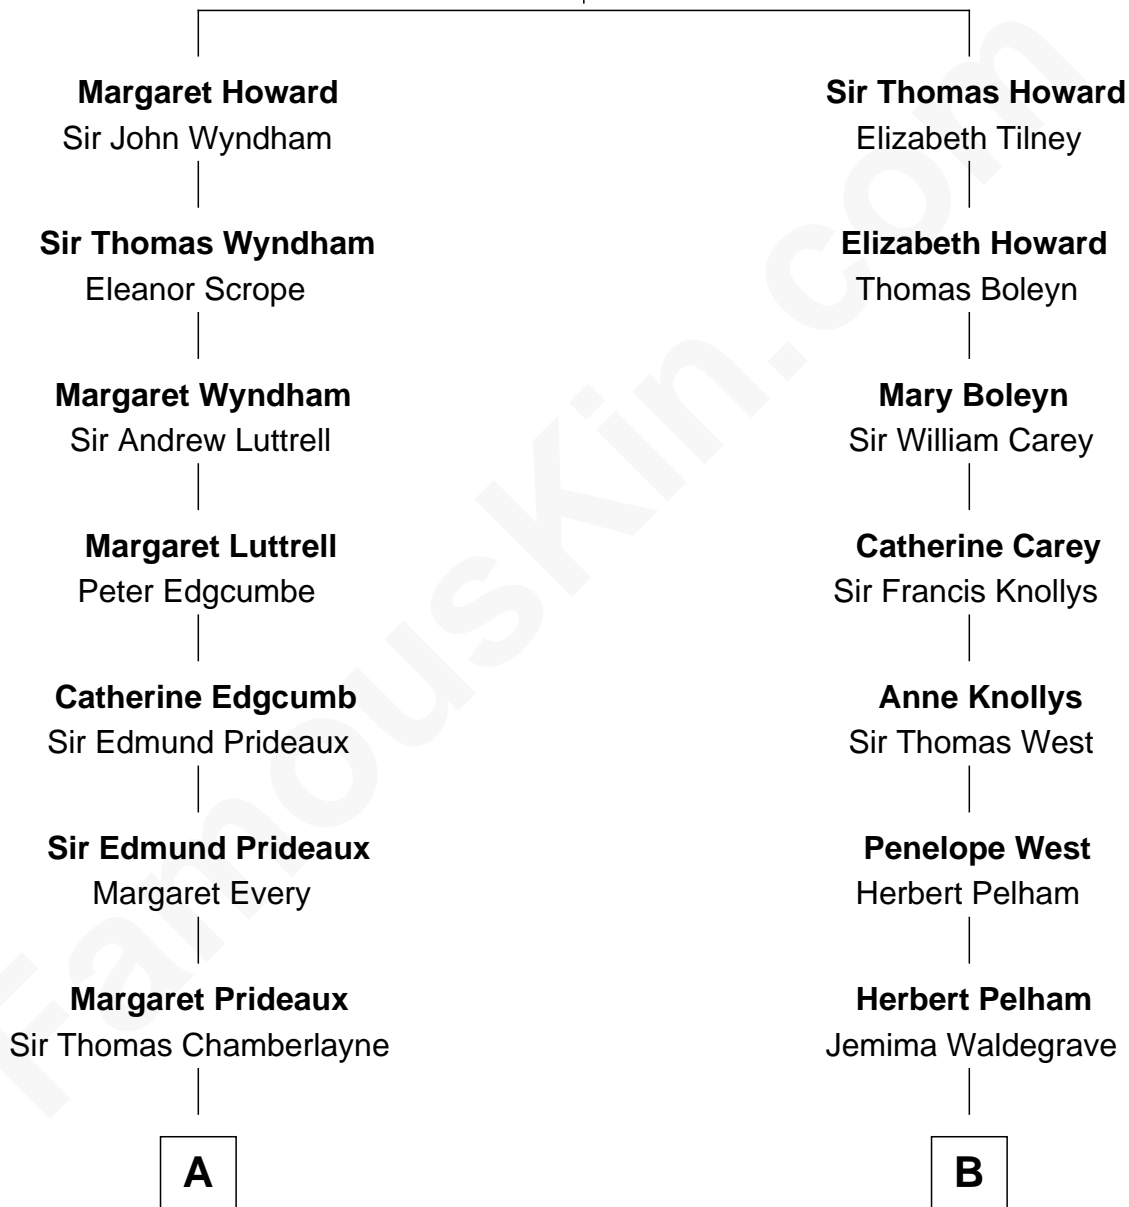

# FamousKin.com Relationship Chart of

**Guy Ritchie**

*British Filmmaker*

16th cousin 2 times removed of

**John Cena**

*Movie Actor and WWE Pro Wrestler*

**Sir John Howard**  
Katherine Moleyns

C

Carol Frances Lupien

John Joseph Cena

**John Cena**

*Actor and Pro Wrestler*

FamousKin.com