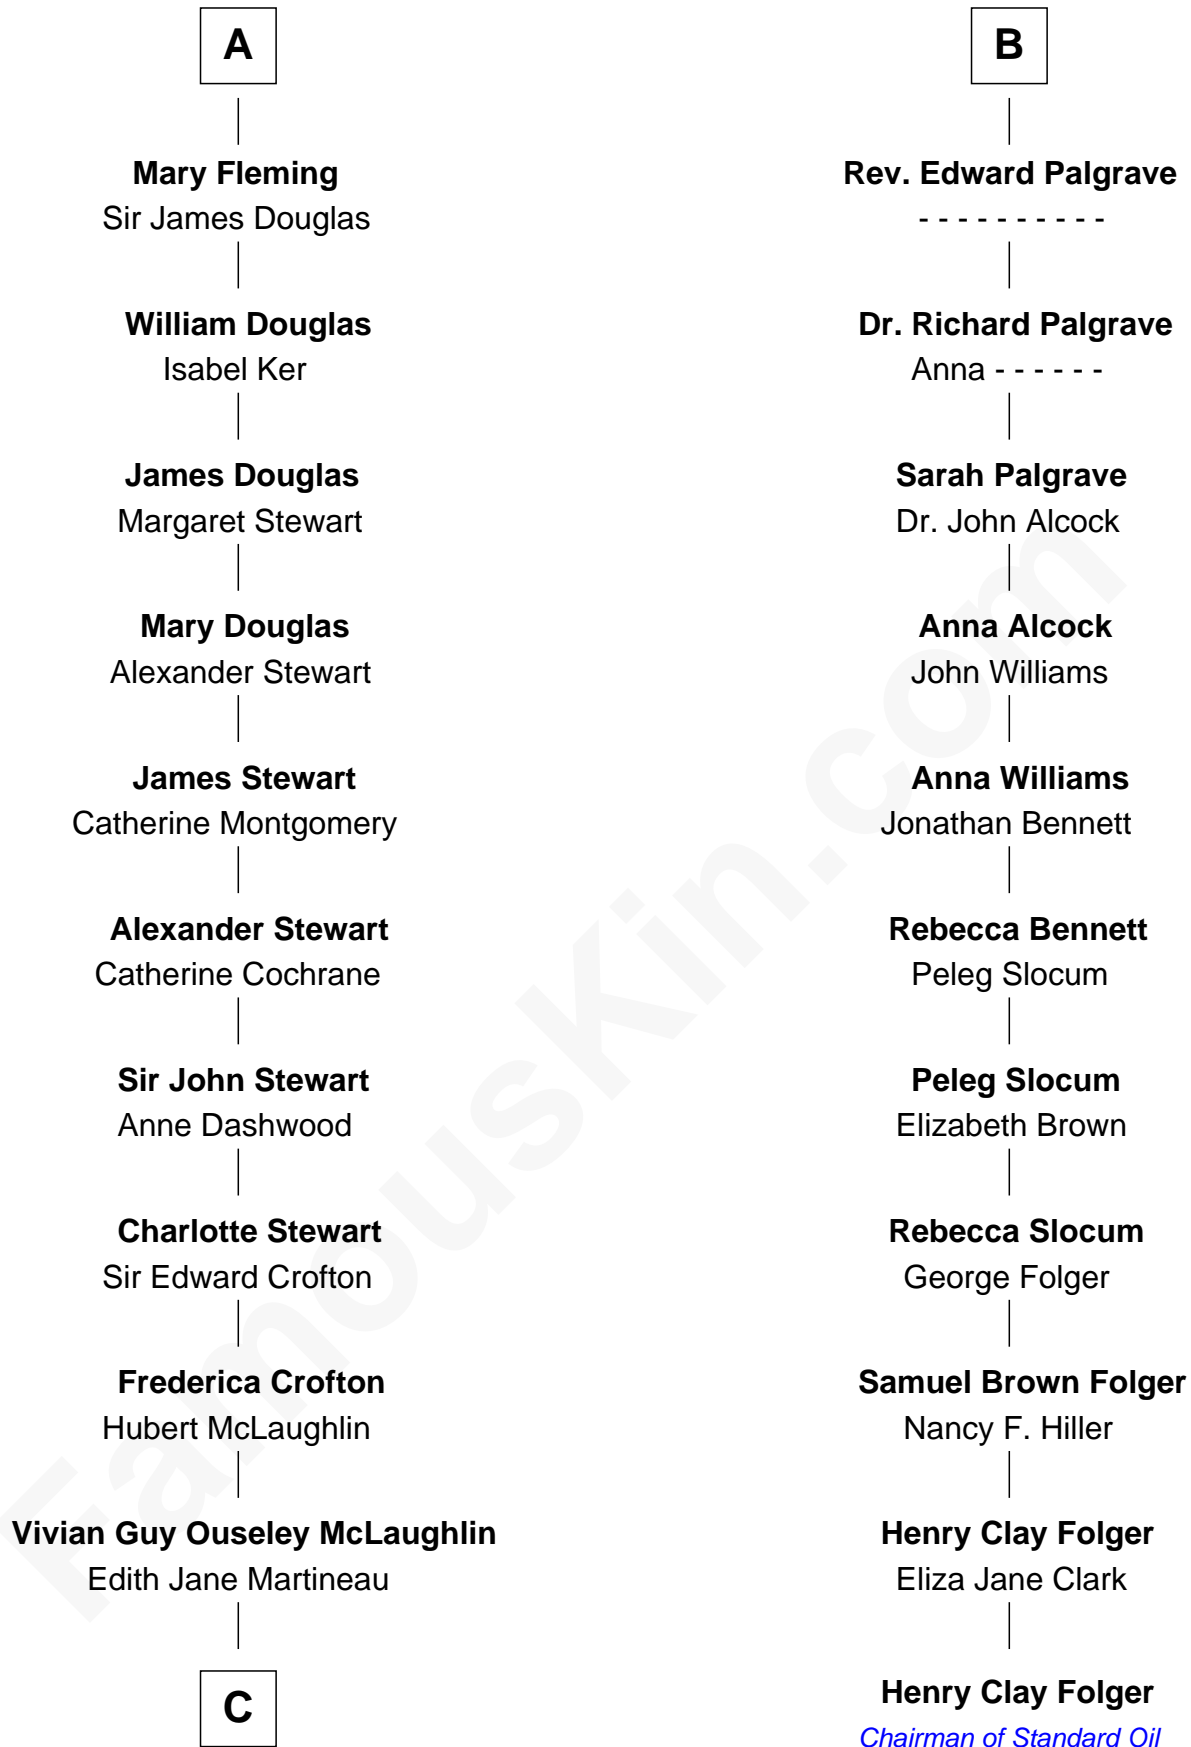

FamousKin.com Relationship Chart of

Guy Ritchie

British Filmmaker

17th cousin 2 times removed of

Henry Clay Folger

Founder of Folger Shakespeare Library and Chairman of Standard Oil

C

—
Doris Margaretta McLaughlin

Stuart John Ritchie

—
John Vivian Ritchie

Amber Mary Parkinson

—
Guy Ritchie

British Filmmaker

FamousKin.com