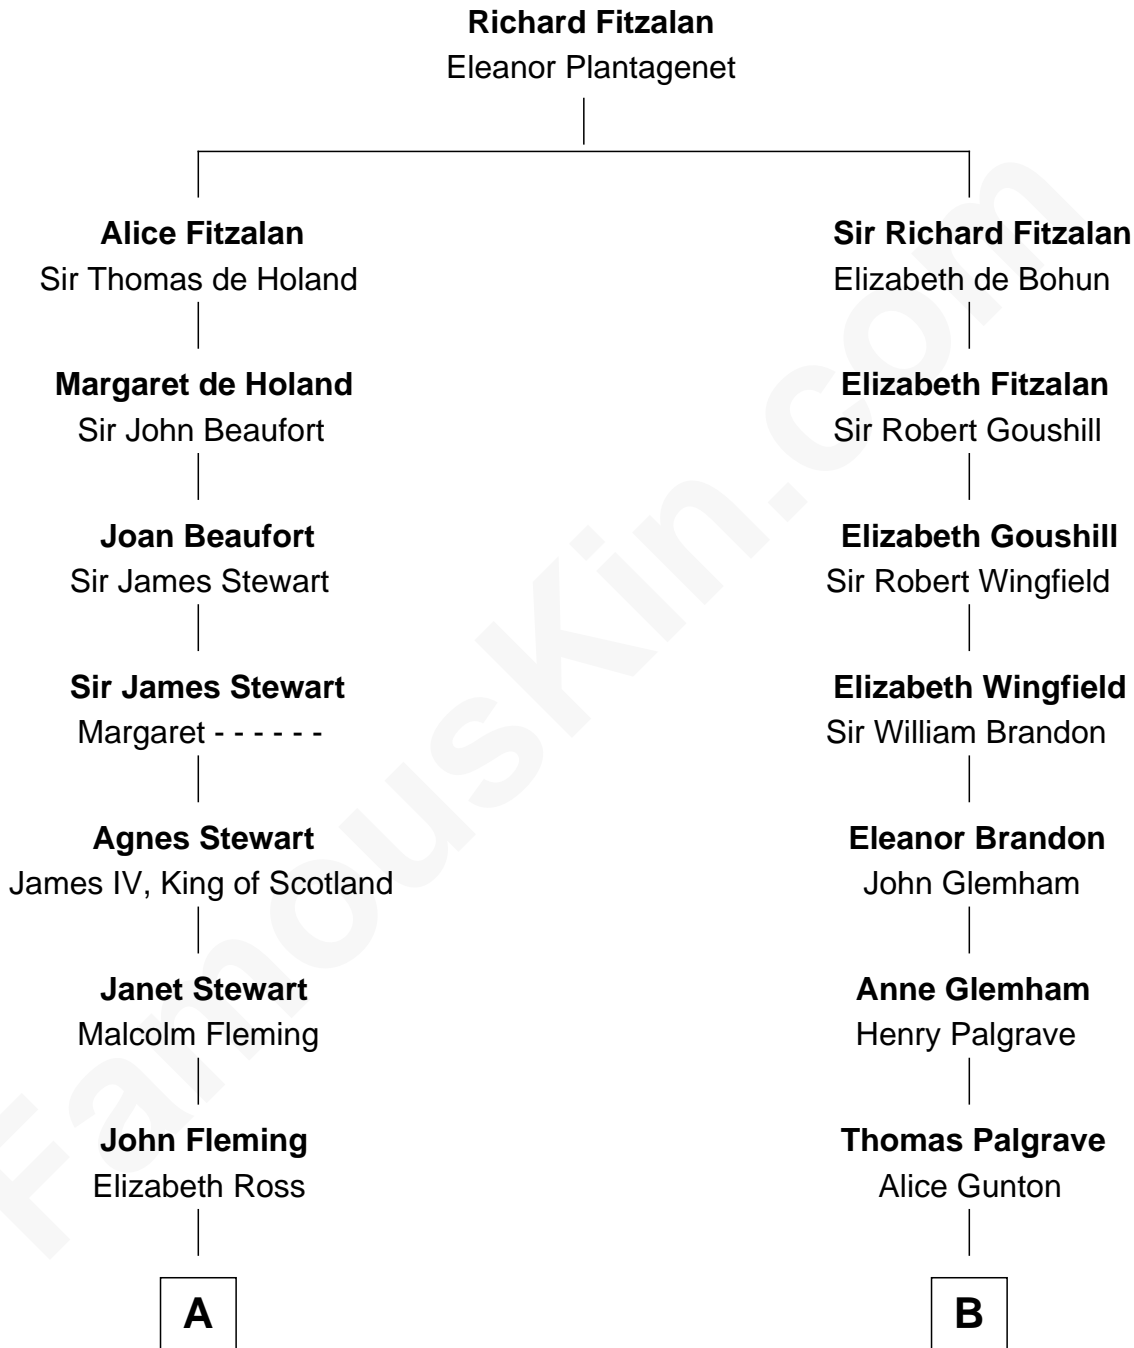

FamousKin.com Relationship Chart of

Guy Ritchie

British Filmmaker

17th cousin 2 times removed of

Henry Clay Folger

Founder of Folger Shakespeare Library and Chairman of Standard Oil

C

—
Doris Margaretta McLaughlin

Stuart John Ritchie

—
John Vivian Ritchie

Amber Mary Parkinson

—
Guy Ritchie

British Filmmaker

FamousKin.com